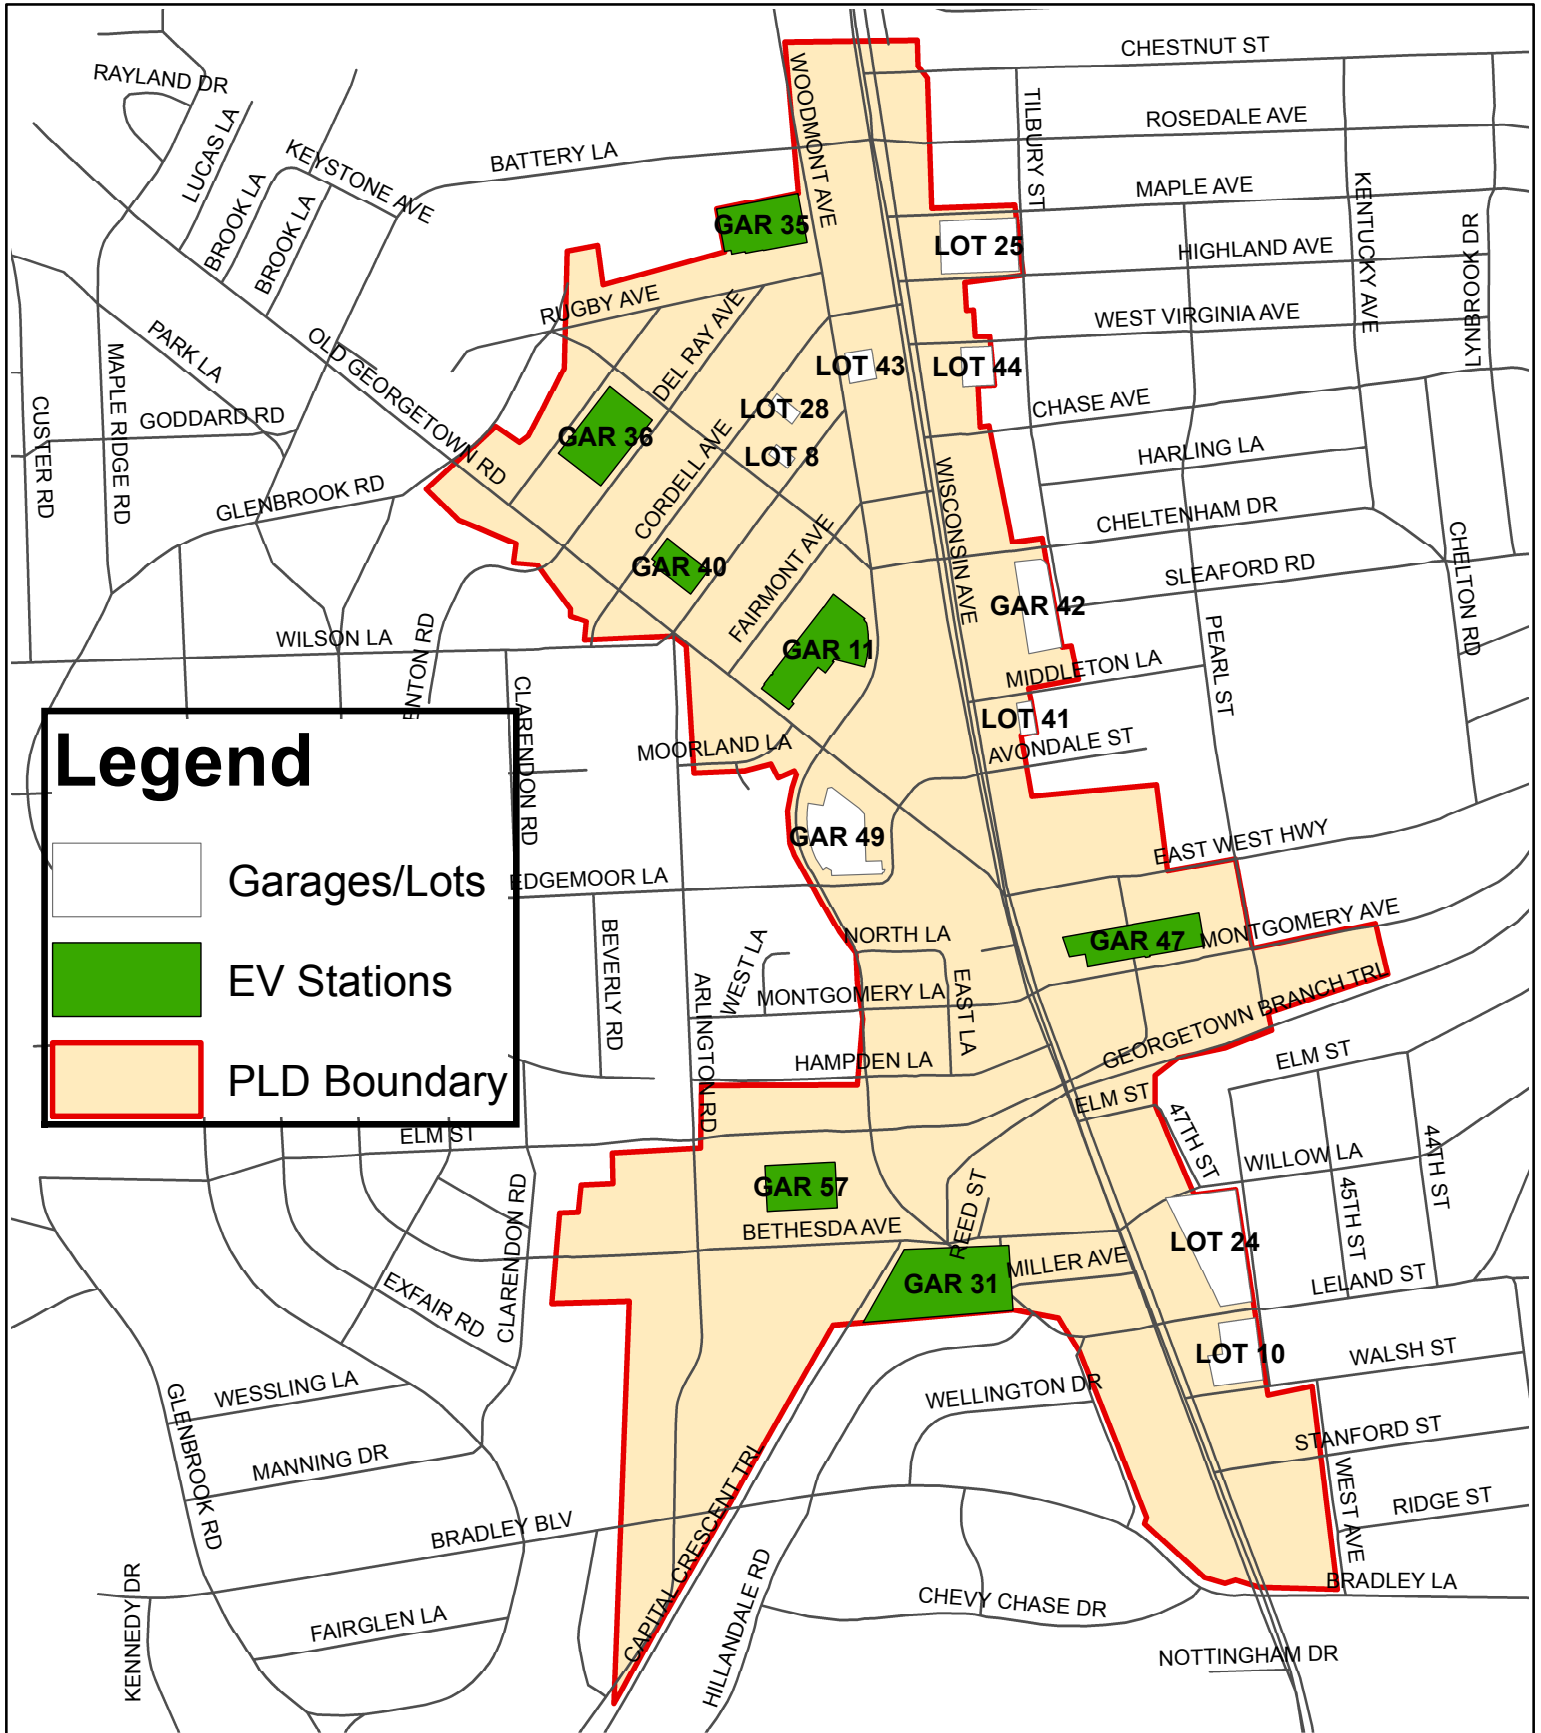

Bethesda Parking Lot District Electric Vehicle Infrastructure

Legend

- Garages/Lots
- EV Stations
- PLD Boundary

0 240 480 960 1,440 1,920 Feet