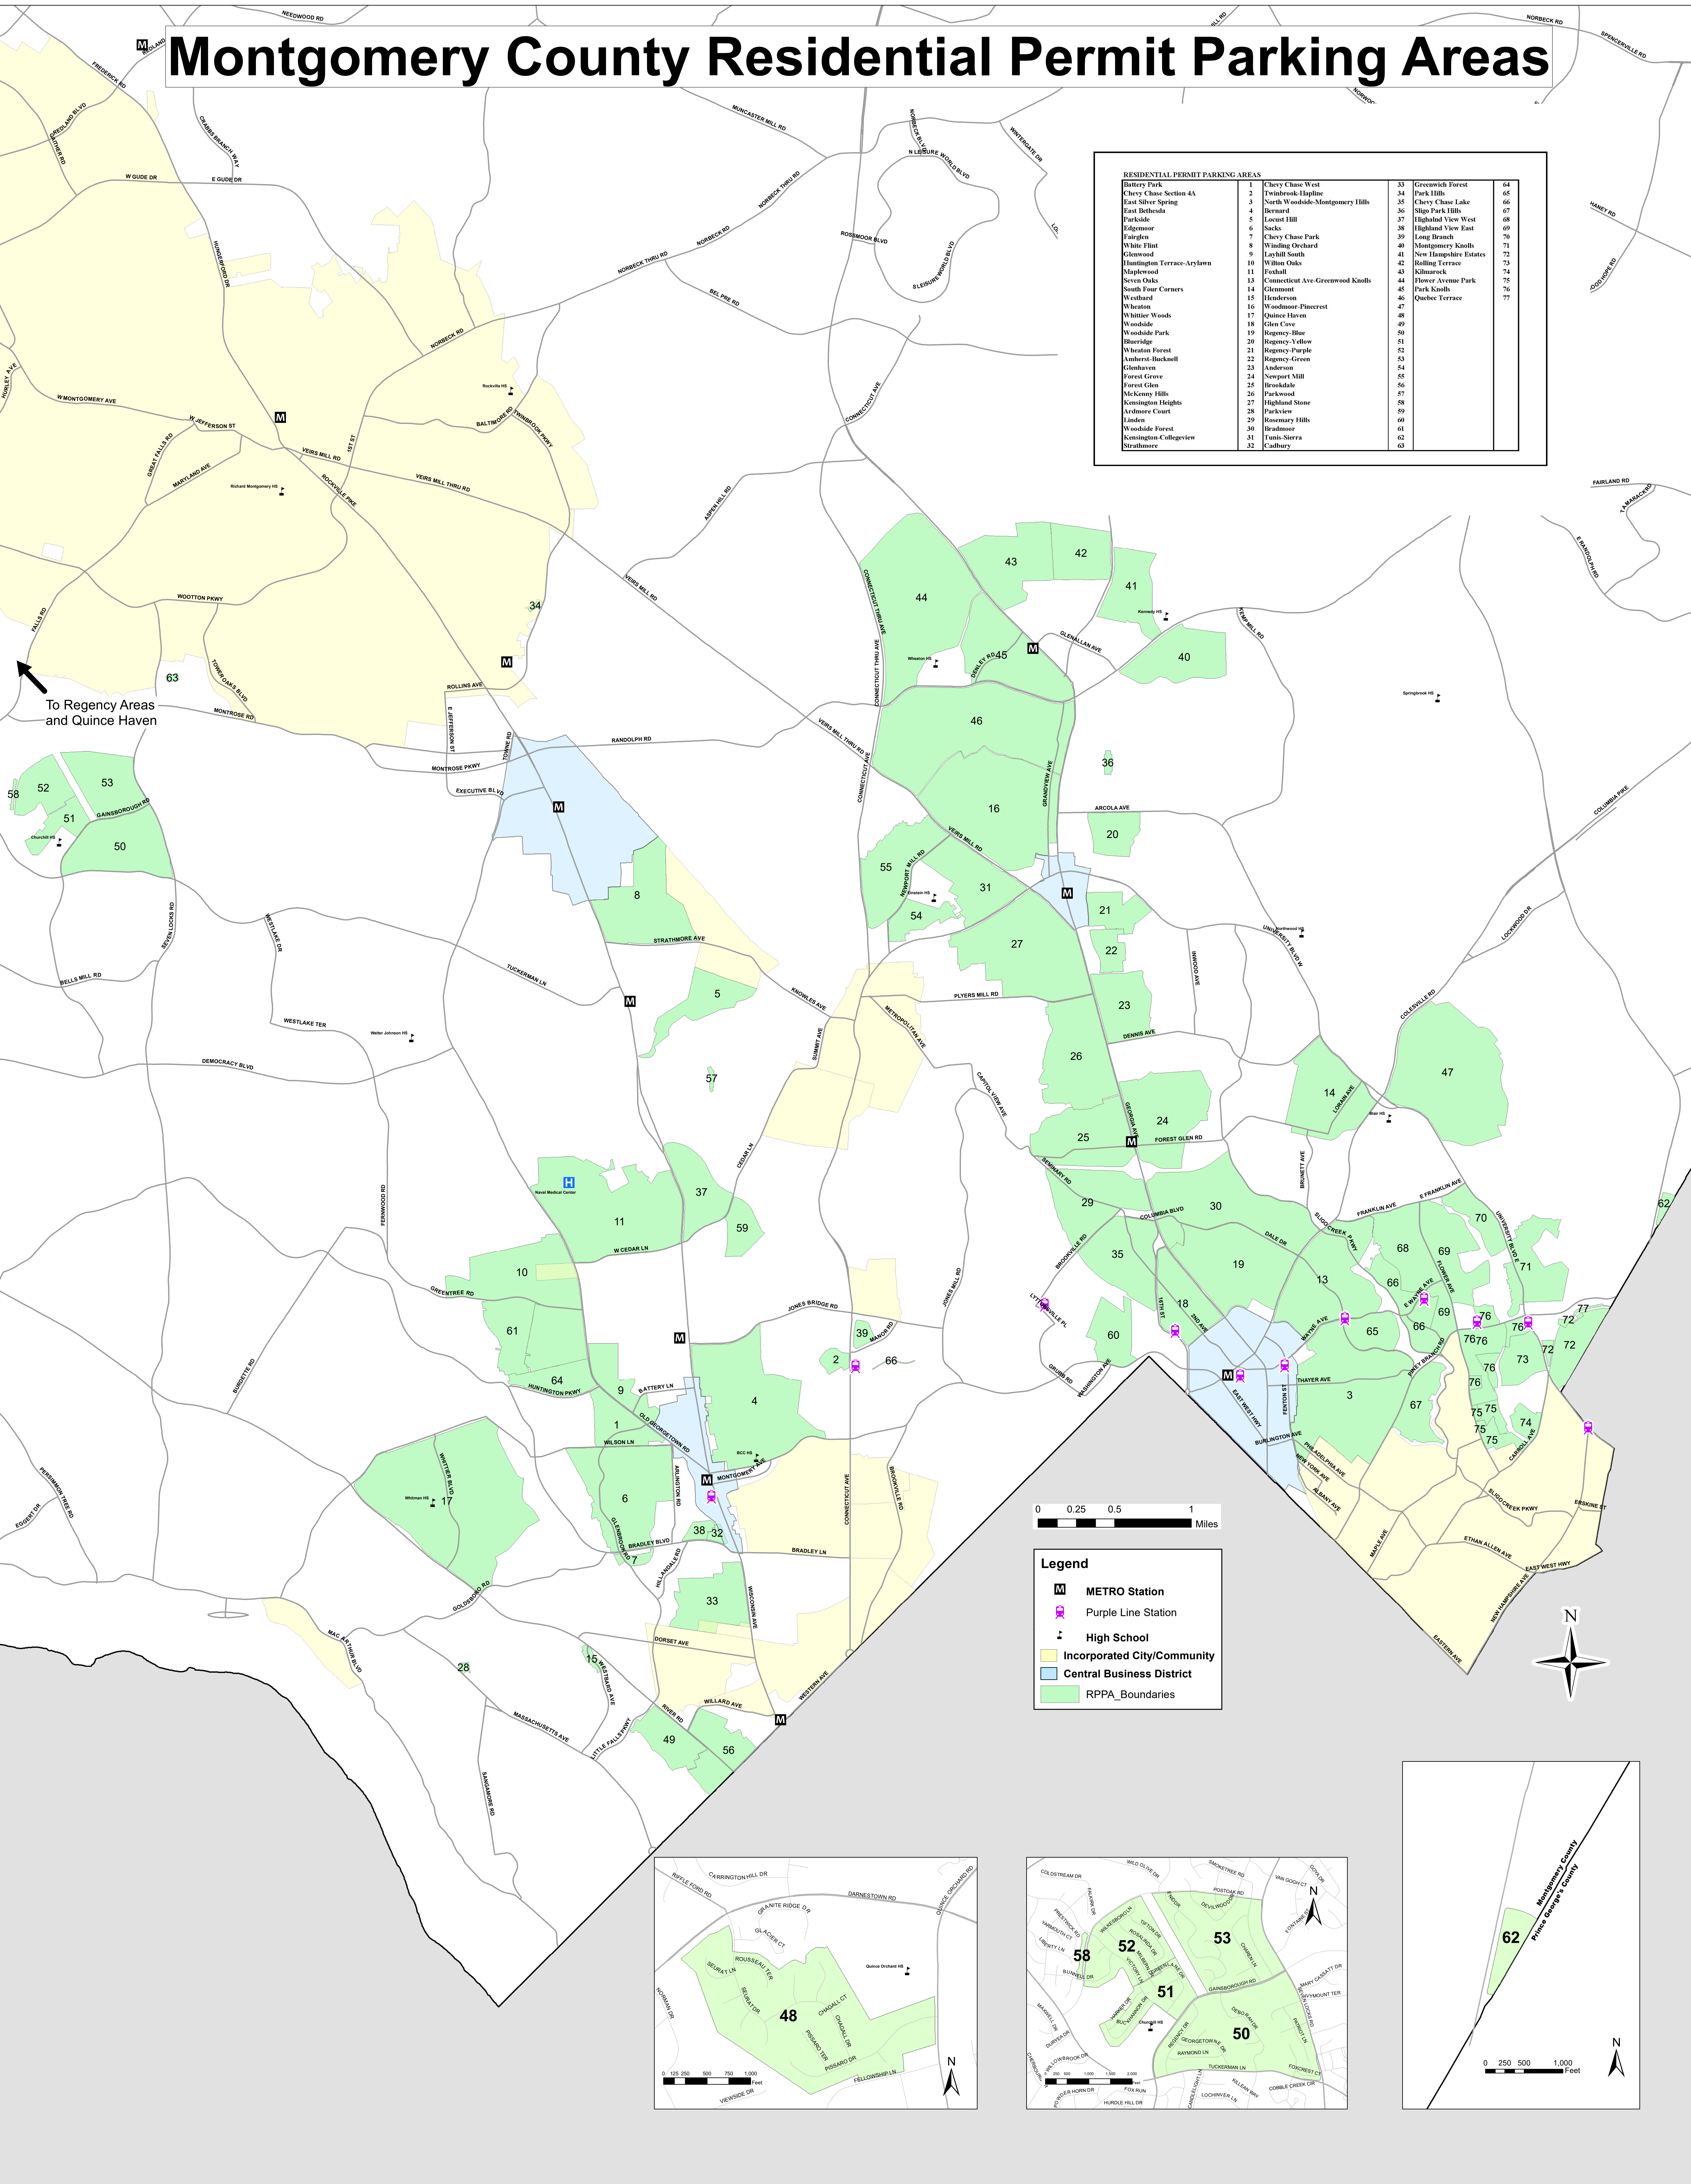

Montgomery County Residential Permit Parking Areas

RESIDENTIAL PERMIT PARKING AREAS			
Battery Park	1	Chevy Chase West	33
Chevy Chase Section 4A	2	Twinbrook-Hapline	34
East Silver Spring	3	North Woodside-Montgomery Hills	35
East Bethesda	4	Bernard	36
Parkside	5	Locus Hill	37
Edgemoor	6	Sacks	38
Fairglen	7	Chevy Chase Park	39
White Flint	8	Winding Orchard	40
Glenwood	9	Layhill South	41
Huntington Terrace-Arylawn	10	Wilson Oaks	42
Napleswood	11	Embairl	43
Seven Oaks	12	Connecticut Ave-Greenwood Knolls	44
South Four Corners	13	Glenmont	45
Westward	14	Henderson	46
Wheaton	15	Woodmoor-Pincerest	47
Whittier Woods	16	Quince Haven	48
Woodside	17	Glen Cove	49
Woodside Park	18	Regency-Blue	50
Blueridge	19	Regency-Yellow	51
Wheaton Forest	20	Regency-Purple	52
Amherst-Bucknell	21	Regency-Green	53
Glenhaven	22	Anderson	54
Forest Grove	23	Newport Hill	55
Forest Glen	24	Brookdale	56
McKenny Hills	25	Parkwood	57
Kennington Heights	26	Highland Stone	58
Ardmore Court	27	Parkview	59
Linden	28	Rosemary Hills	60
Woodside Forest	29	Bradmore	61
Kennington-Collegeview	30	Units-Serra	62
Strathmore	31	Cudbury	63
	32	Greenwich Forest	64
		Park Hills	65
		Chevy Chase Lake	66
		Shojo Park Hills	67
		Highland View West	68
		Highland View East	69
		Long Branch	70
		Montgomery Knolls	71
		New Hampshire Estates	72
		Rolling Terrace	73
		Kilmareck	74
		Flower Avenue Park	75
		Park Knolls	76
		Quebec Terrace	77

Legend

- M METRO Station
- P Purple Line Station
- H High School
- Incorporated City/Community
- Central Business District
- RPPA Boundaries