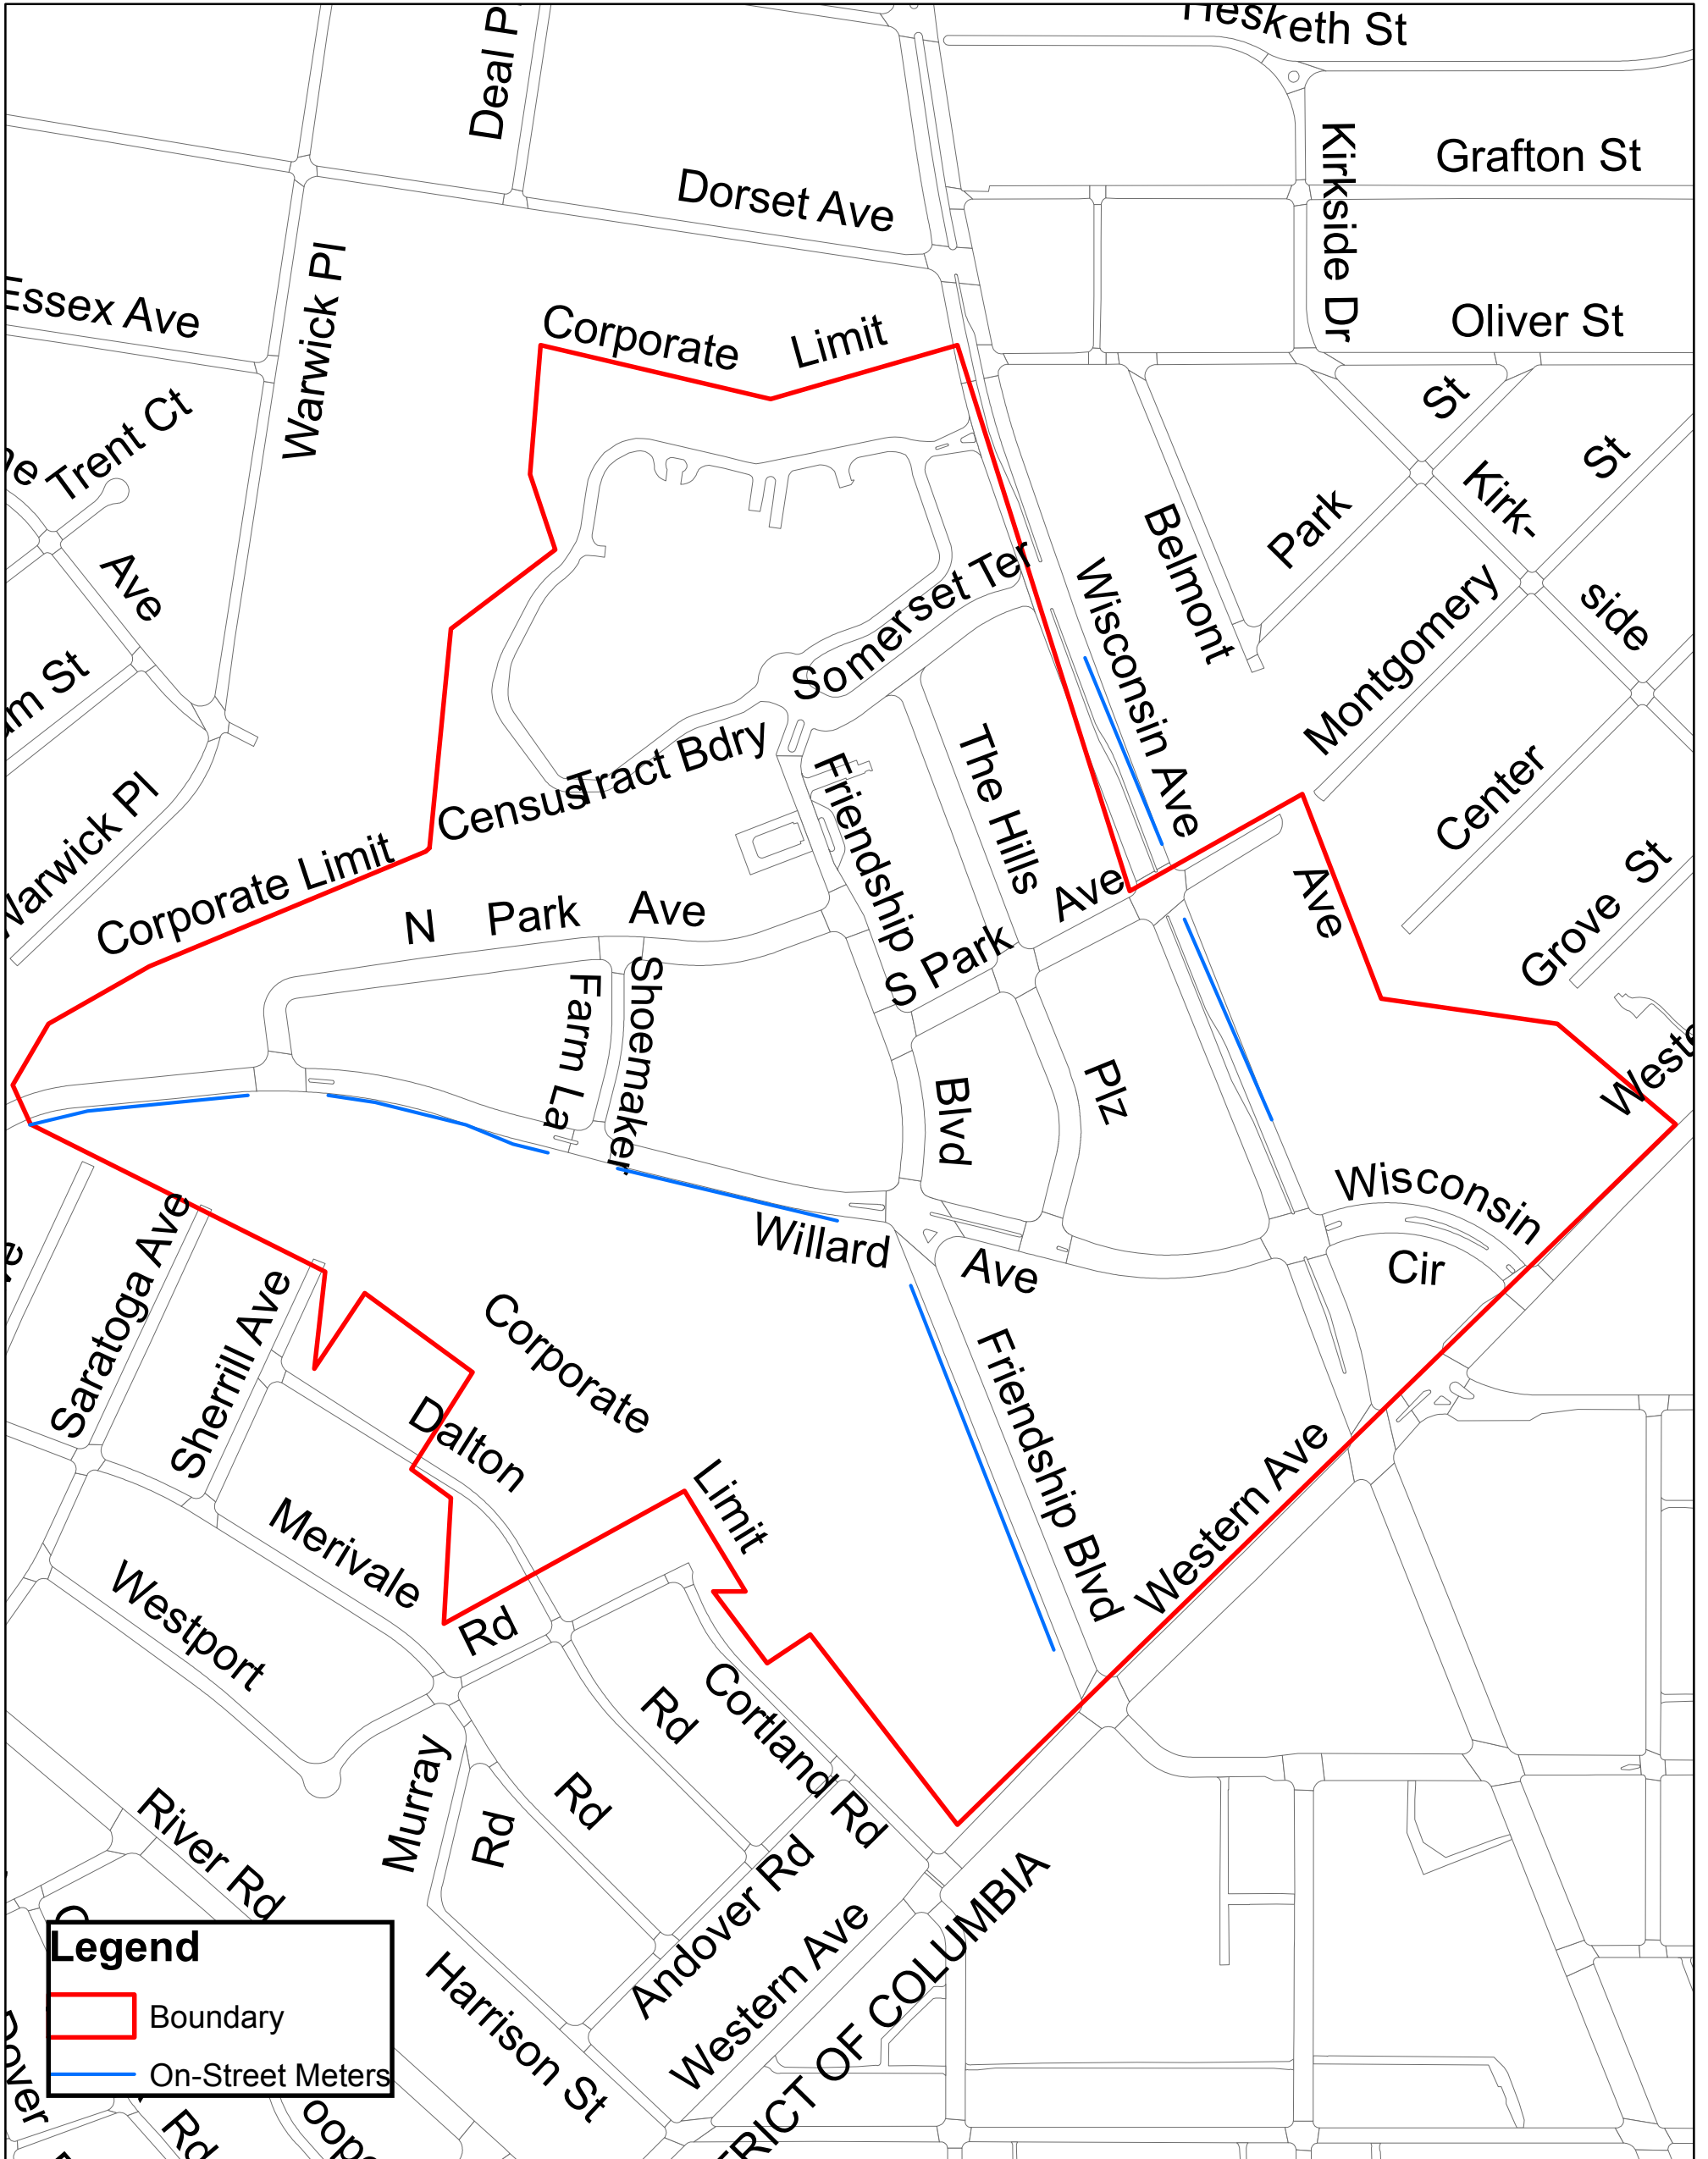

Friendship Heights TMD

Legend

- Boundary
- On-Street Meters