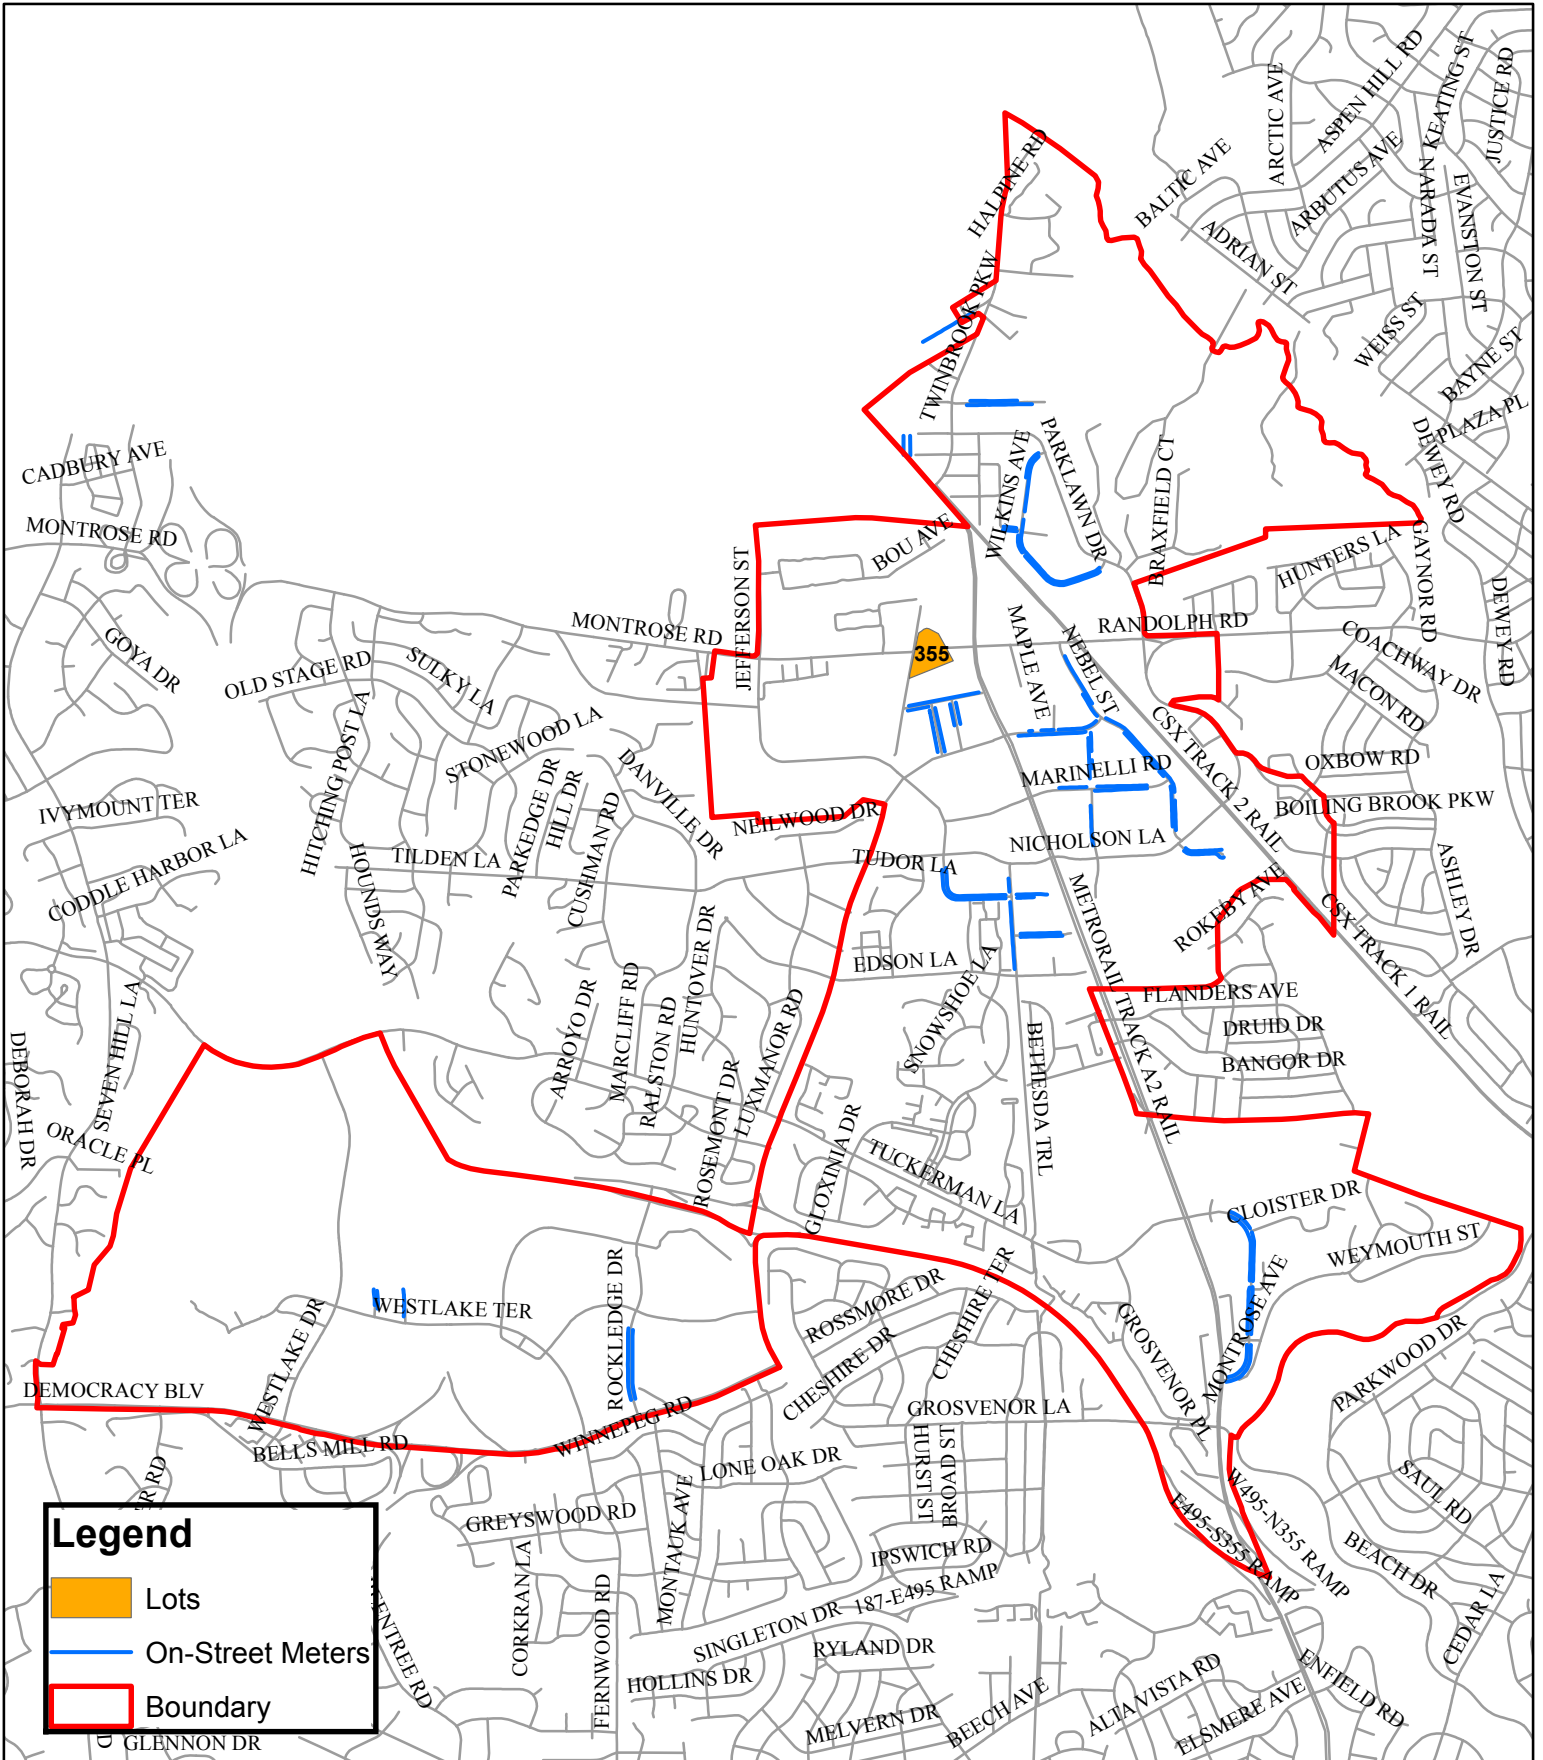

North Bethesda TMD

Legend

- Lots
- On-Street Meters
- Boundary