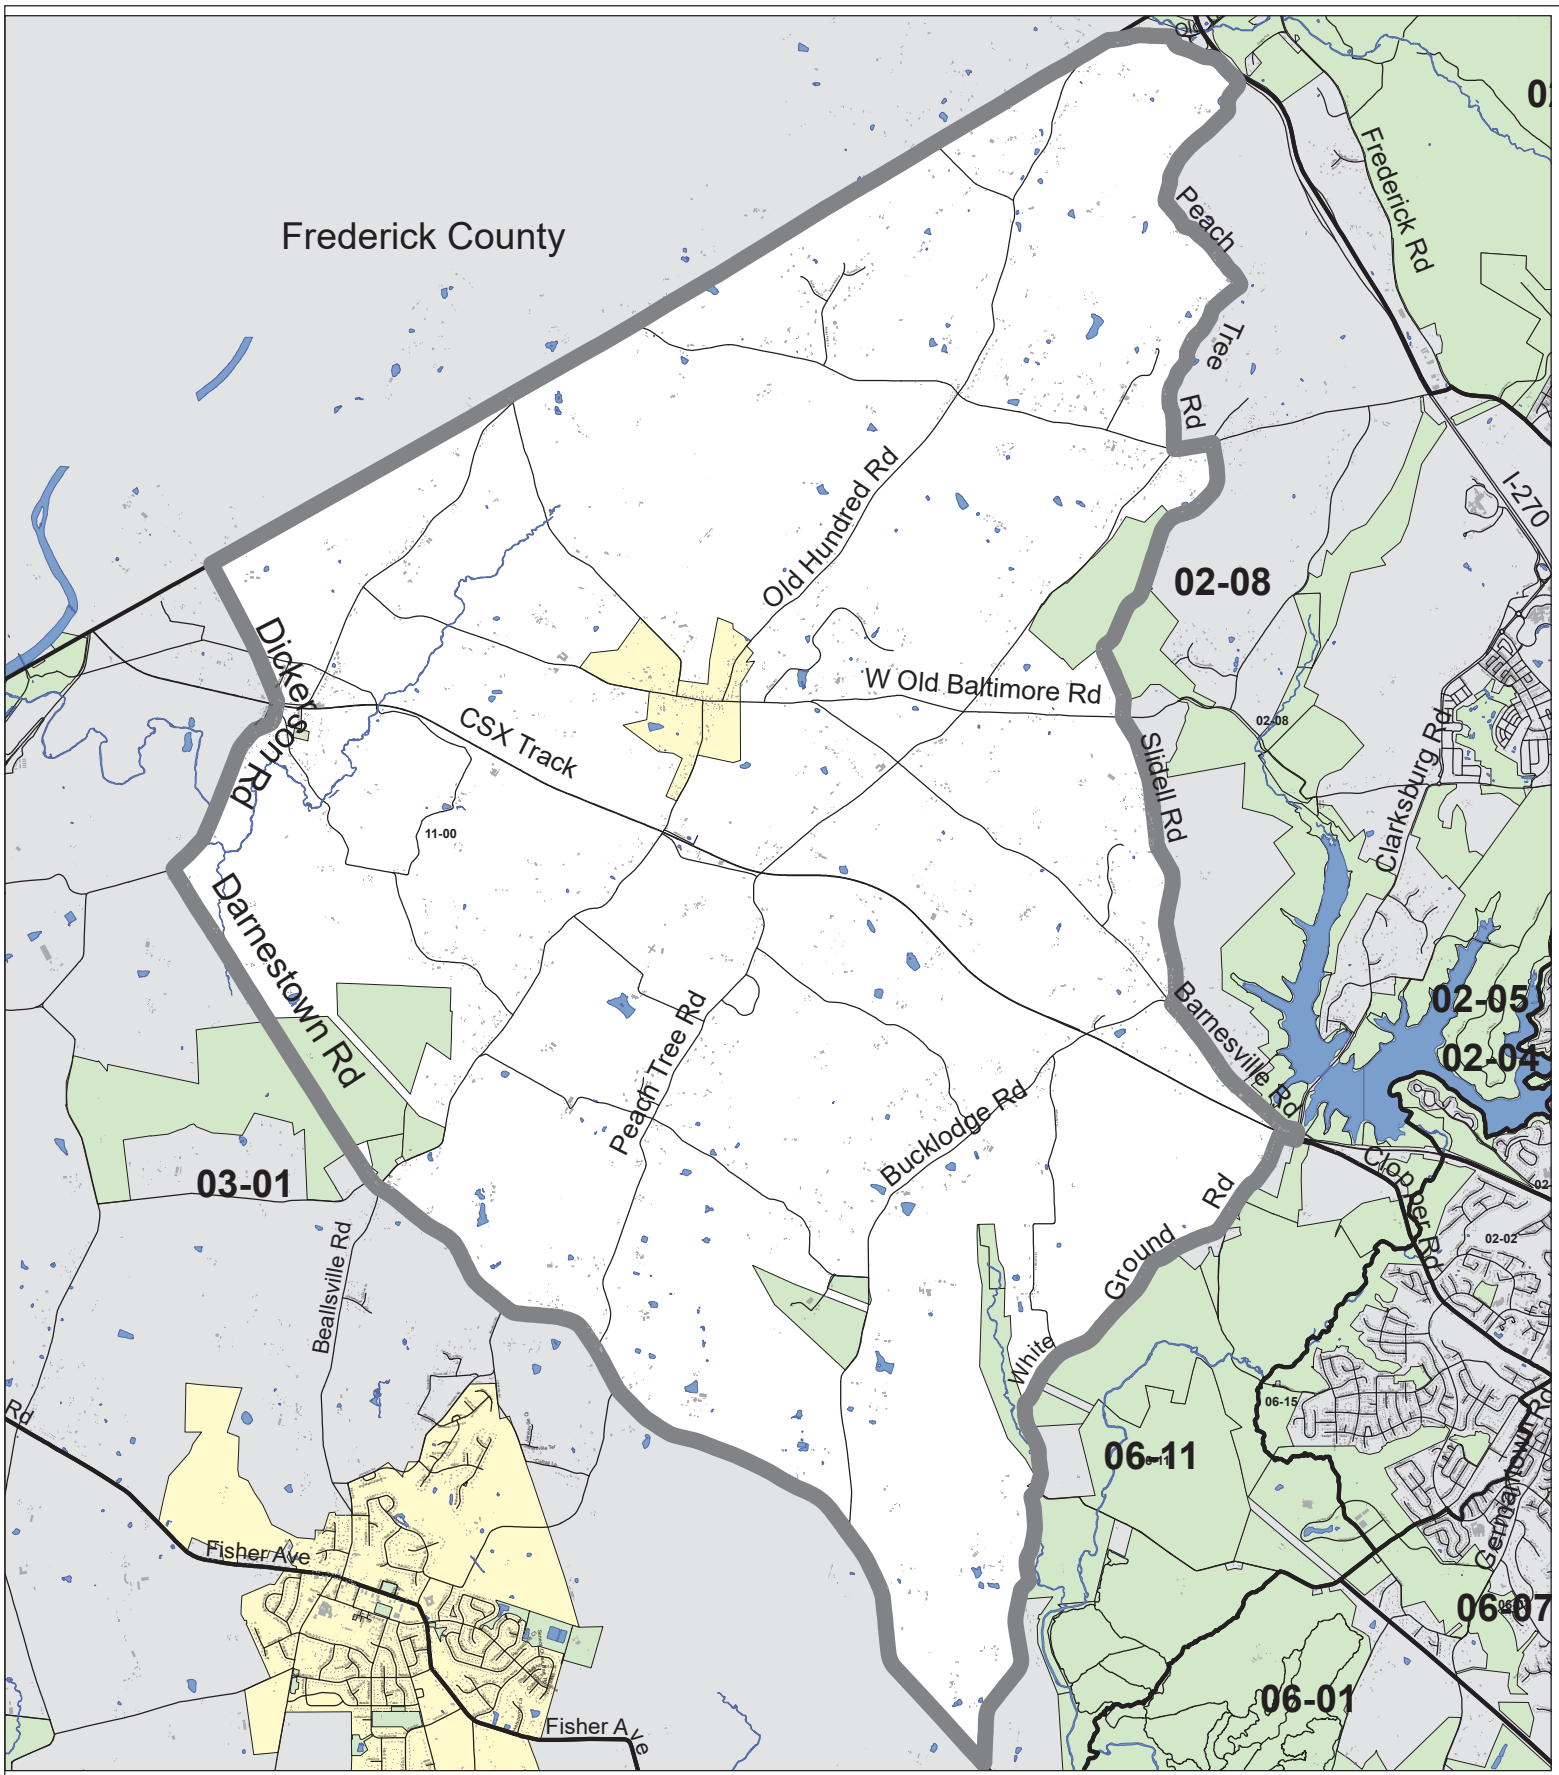

Frederick County

Election District - Precinct 11-00

Map Produced by
Montgomery County Board of Elections
Last Updated: 12/14/2015