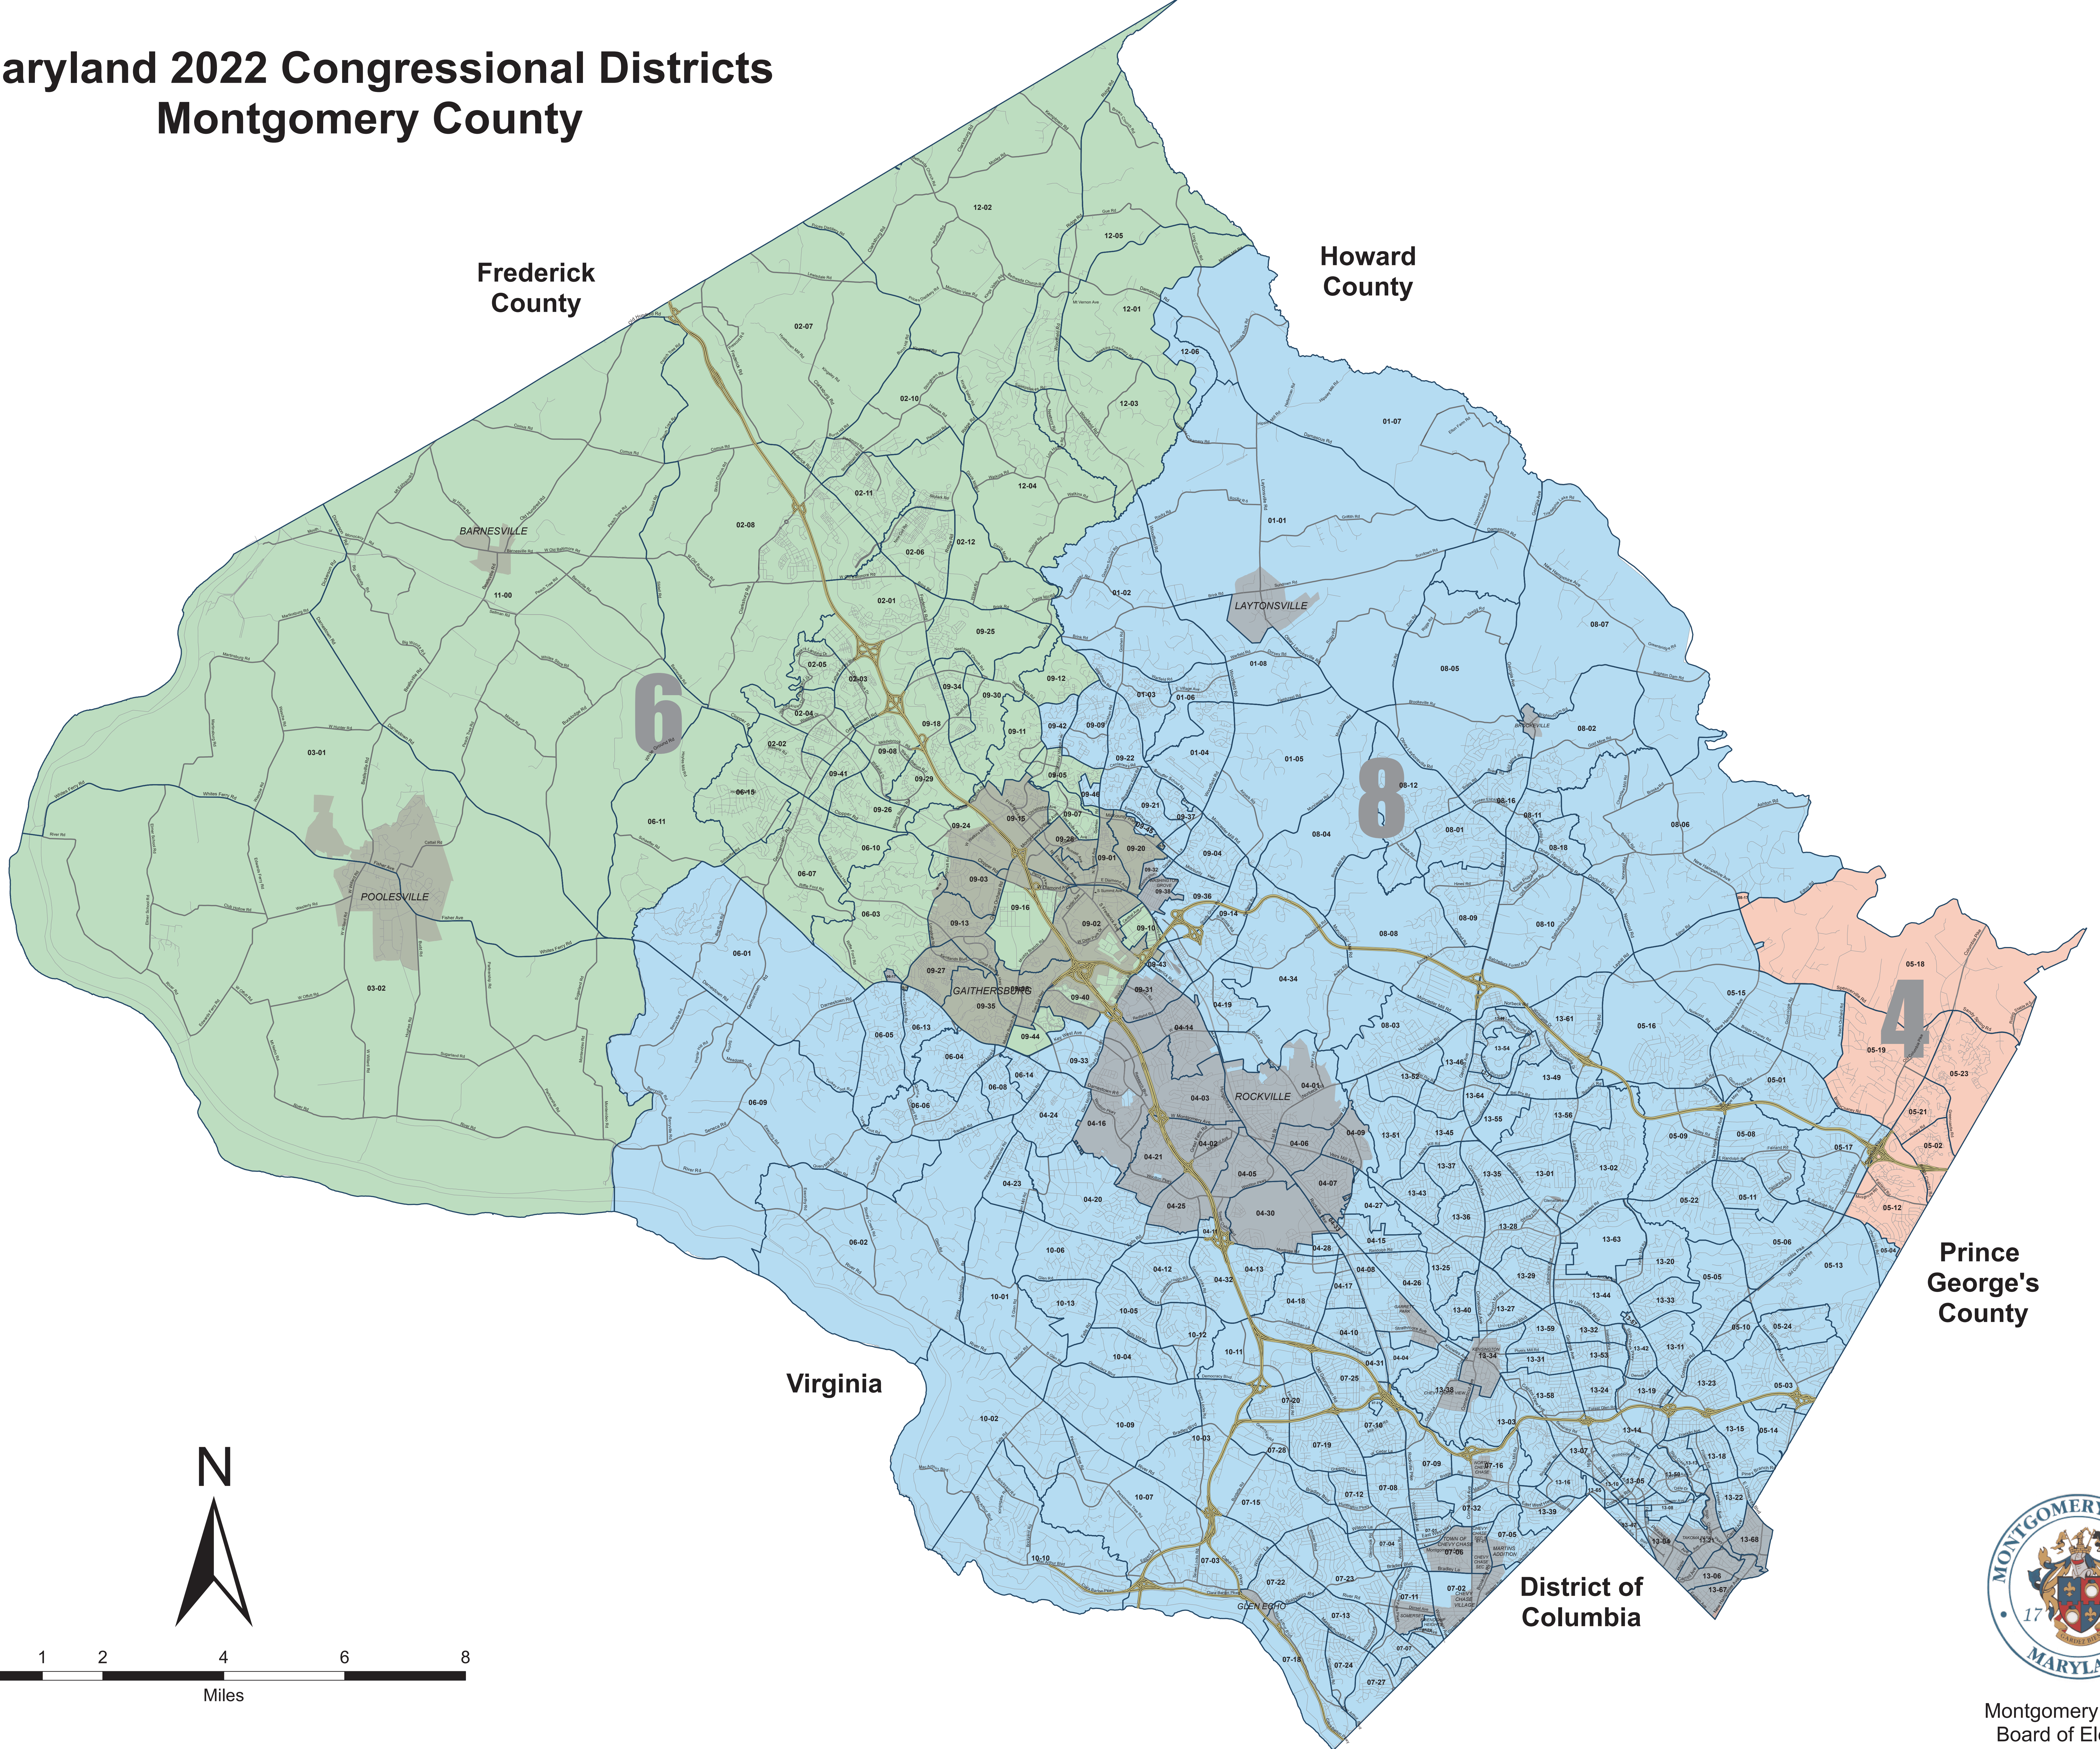

Maryland 2022 Congressional Districts Montgomery County

Frederick
County

Howard
County

6

8

4

Prince
George's
County

Virginia

District of
Columbia

Montgomery County
Board of Elections