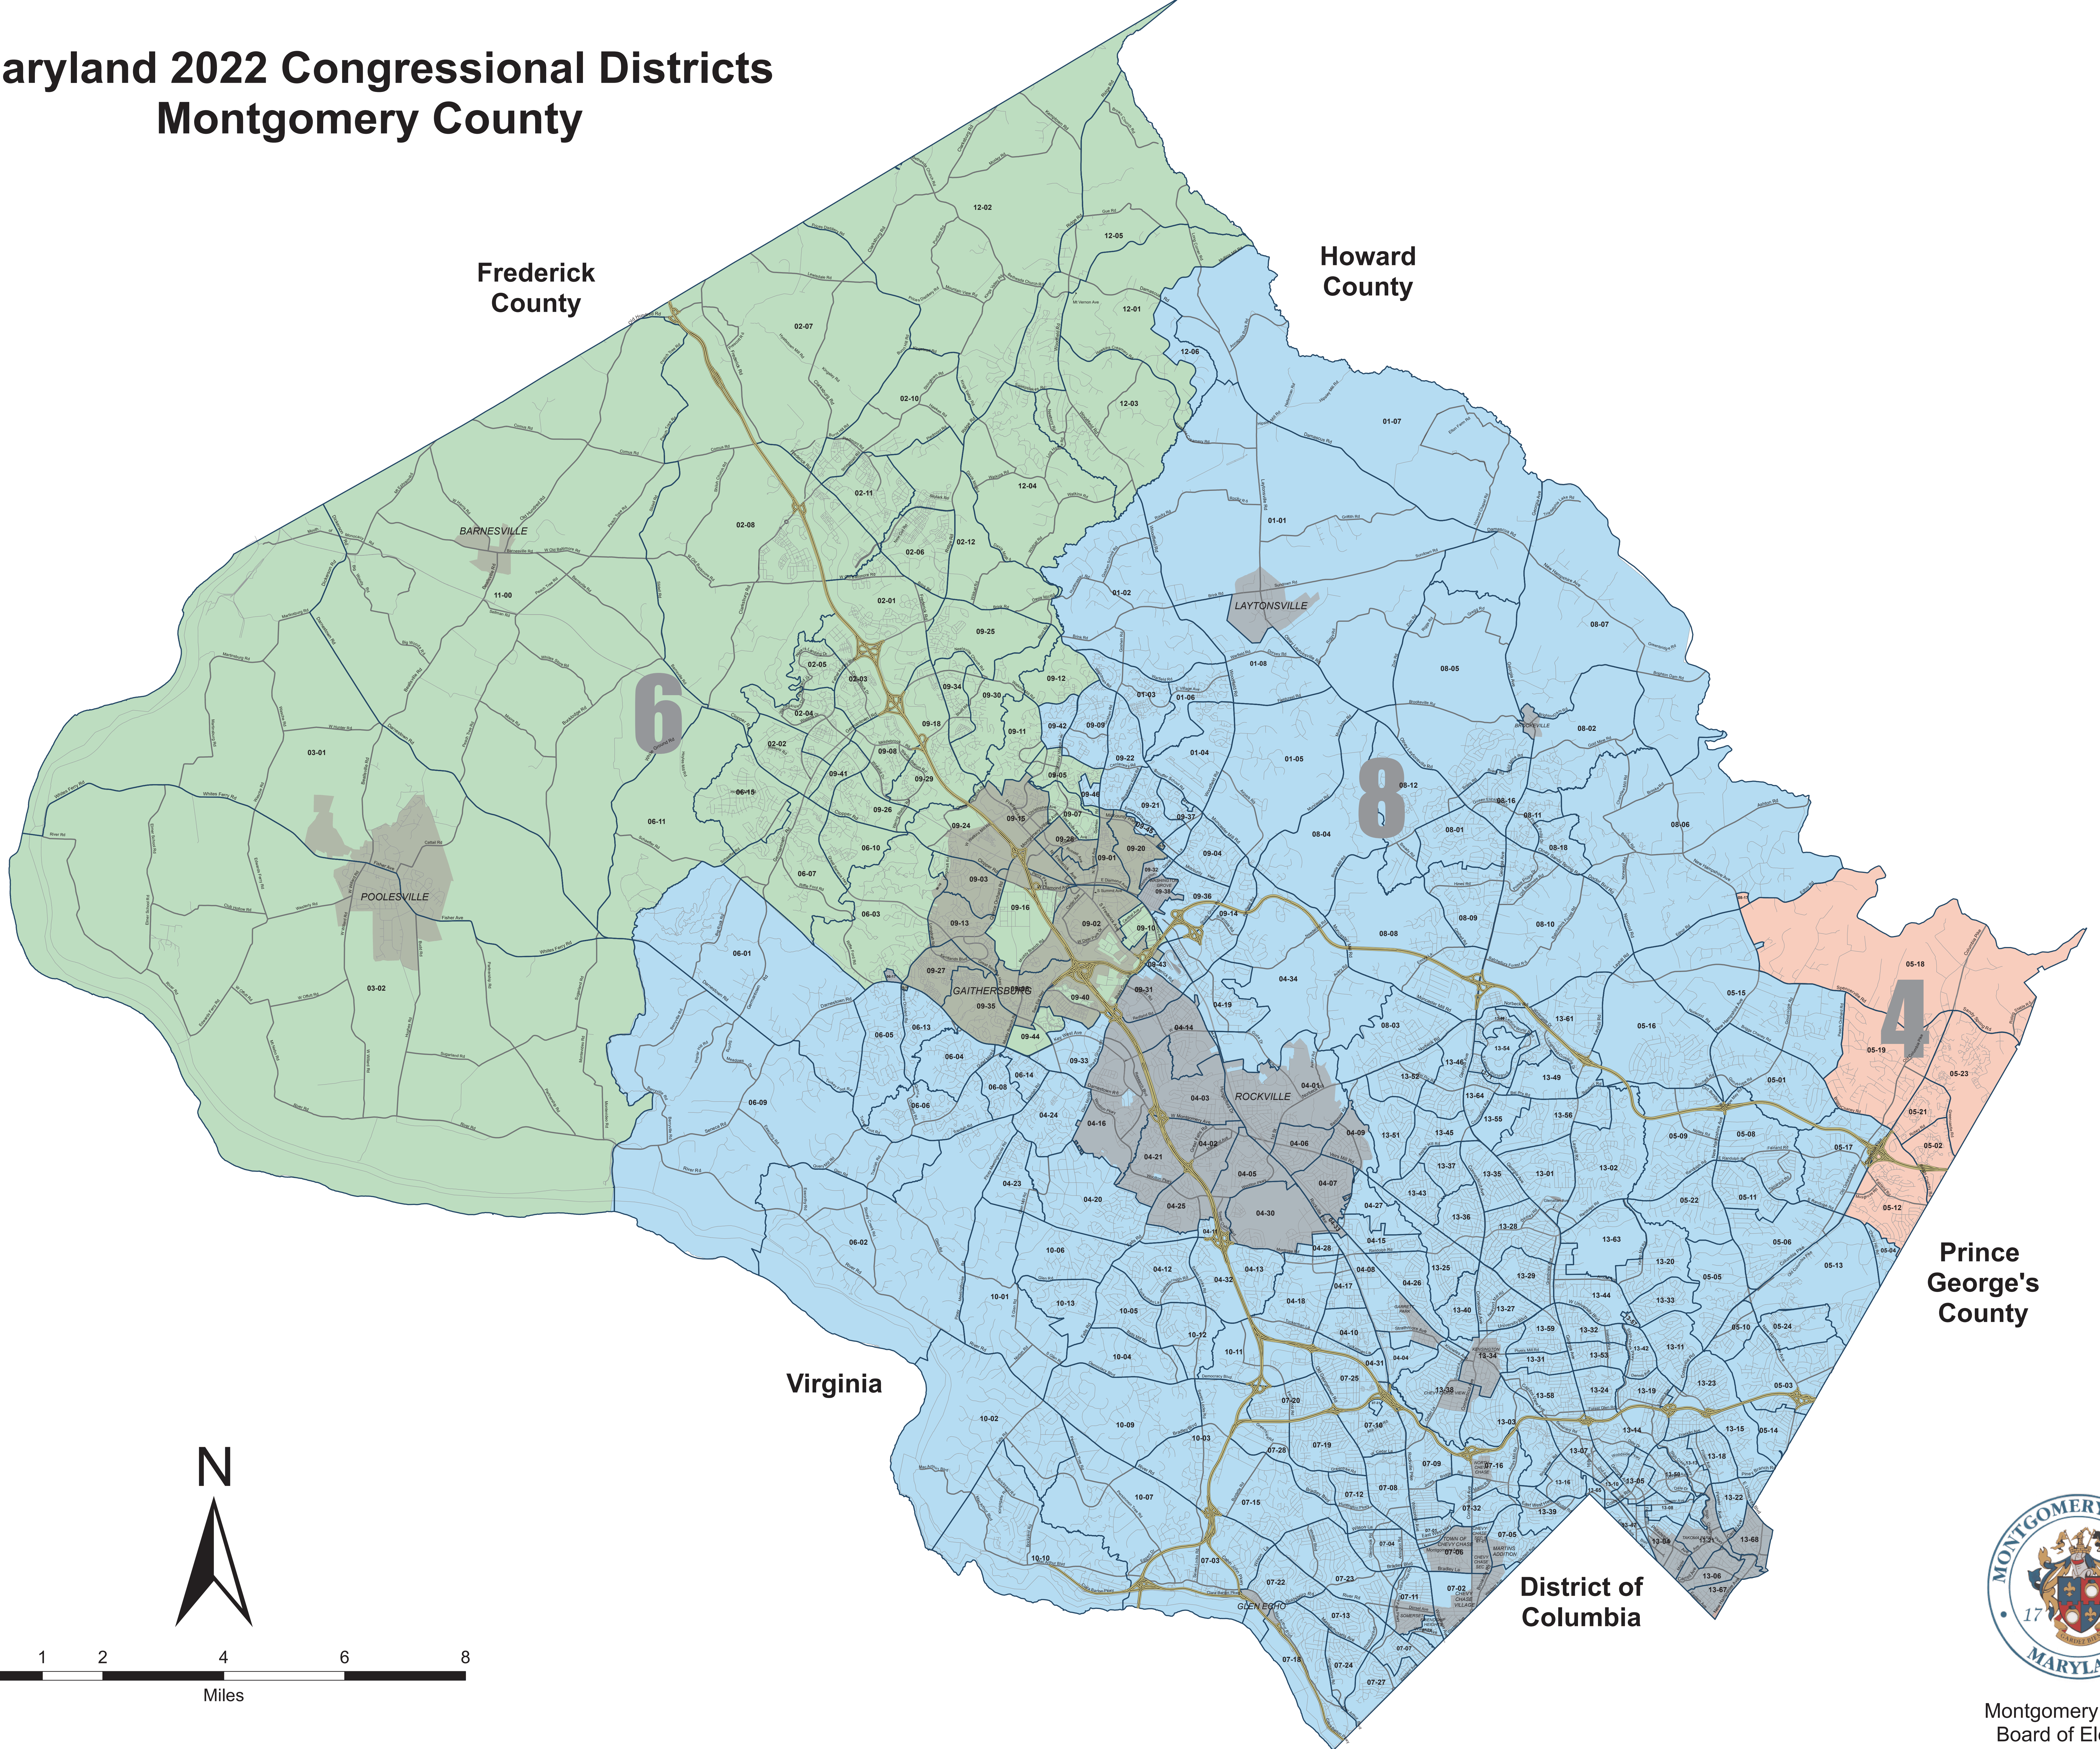

# Maryland 2022 Congressional Districts Montgomery County

Frederick  
County

Howard  
County

6

8

4

Prince  
George's  
County

Virginia

District of  
Columbia

Montgomery County  
Board of Elections