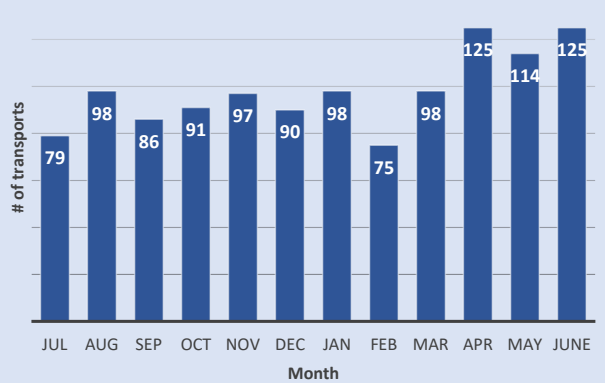

Emergency/Urgent Transports from MDCDC to MCCF

YTD

TOTAL TRANSPORTS

FY17 Emergency Transports (Total)

FY17 Urgent Transports (Total)

BREAKDOWN

FY17- Emergency Transports

FY17- Urgent Transports