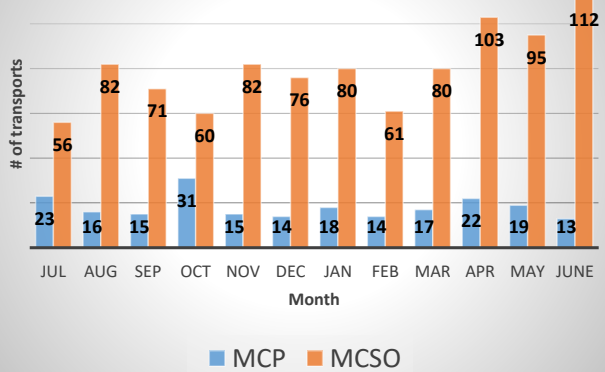

Emergency/Urgent Transports from MDCDC to MCCF

YTD

TOTAL TRANSPORTS

FY17 Emergency Transports (Total)

FY17 Urgent Transports (Total)

BREAKDOWN

FY17- Emergency Transports

FY17- Urgent Transports