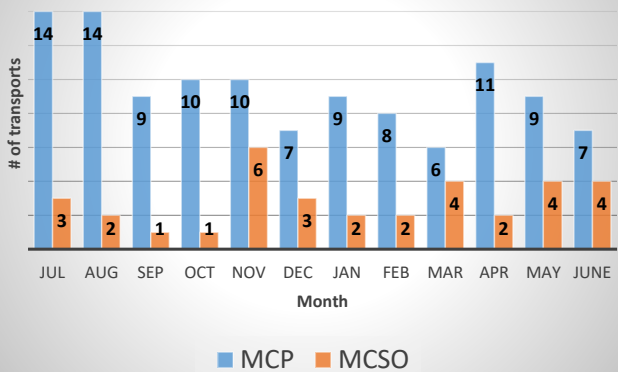

Emergency/Urgent Transports from MDCDC to MCCF

YTD

TOTAL TRANSPORTS

FY17 Emergency Transports (Total)

FY17 Urgent Transports (Total)

BREAKDOWN

FY17- Emergency Transports

FY17- Urgent Transports