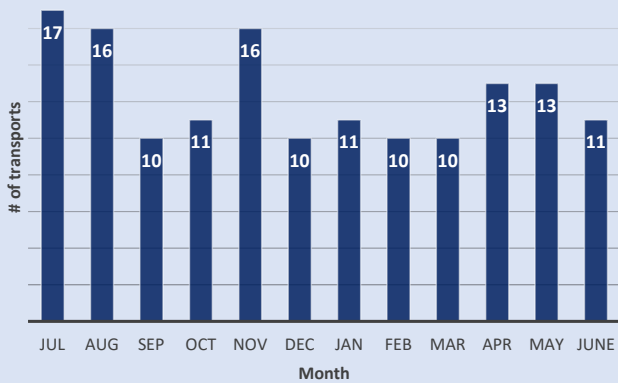

Emergency/Urgent Transports from MDCDC to MCCF

YTD

TOTAL TRANSPORTS

FY17 Emergency Transports (Total)

FY17 Urgent Transports (Total)

BREAKDOWN

FY17- Emergency Transports

FY17- Urgent Transports