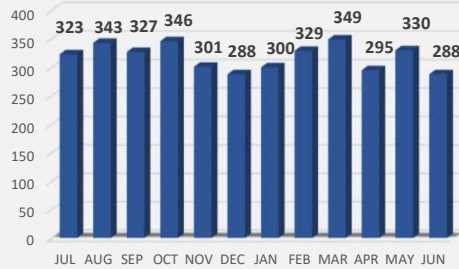

CENTRAL PROCESSING UNIT (CPU) INTAKES PER SHIFT

JULY 1, 2017 - JUNE 30, 2018

FY18- Total Processed in CPU

FY18- Total Processed/Shift

Breakdown

Shift 1 (11pm-7am)

Shift 2 (7am-3pm)

Shift 3 (3pm-11pm)

Breakdown

FY18- Criminal

FY18- Traffic/Civil