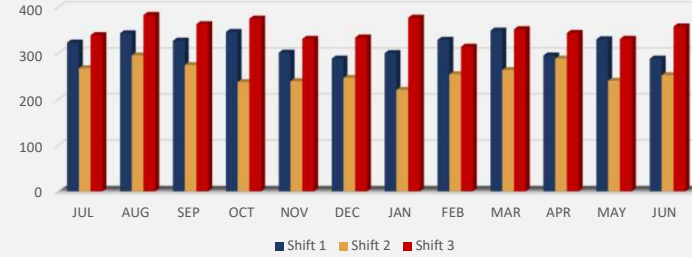

CENTRAL PROCESSING UNIT (CPU) INTAKES PER SHIFT

JULY 1, 2017 - JUNE 30, 2018

FY18- Total Processed in CPU

FY18- Total Processed/Shift

Breakdown

Shift 1 (11pm-7am)

Shift 2 (7am-3pm)

Shift 3 (3pm-11pm)