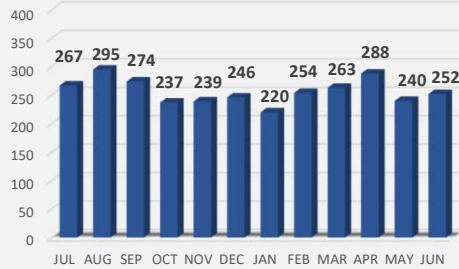

CENTRAL PROCESSING UNIT (CPU) INTAKES PER SHIFT

JULY 1, 2017 - JUNE 30, 2018

FY18- Total Processed in CPU

FY18- Total Processed/Shift

Breakdown

Shift 1 (11pm-7am)

Shift 2 (7am-3pm)

Shift 3 (3pm-11pm)

Breakdown

FY18- Criminal

FY18- Traffic/Civil