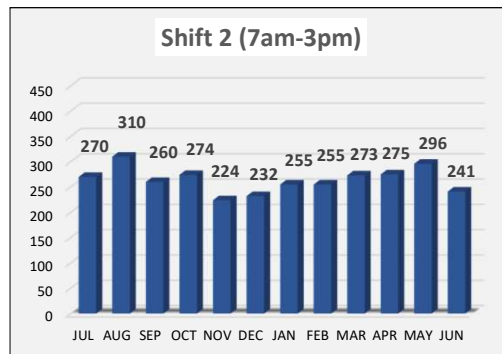

CENTRAL PROCESSING UNIT (CPU) INTAKES PER SHIFT

FY19: JULY 1, 2018 - JUNE 30, 2019

Breakdown

Breakdown