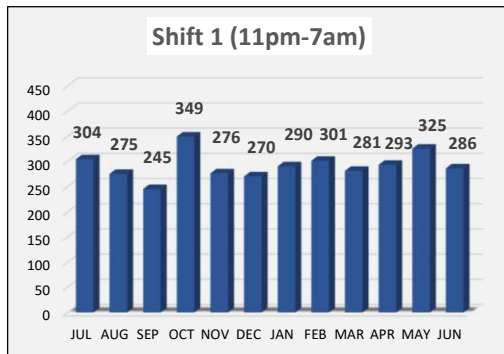

CENTRAL PROCESSING UNIT (CPU) INTAKES PER SHIFT

FY19: JULY 1, 2018 - JUNE 30, 2019

Breakdown

Breakdown