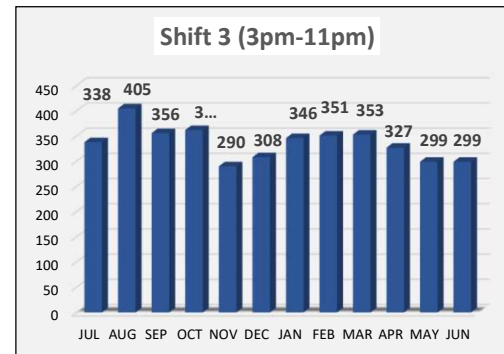

CENTRAL PROCESSING UNIT (CPU) INTAKES PER SHIFT

FY19: JULY 1, 2018 - JUNE 30, 2019

Breakdown

Breakdown