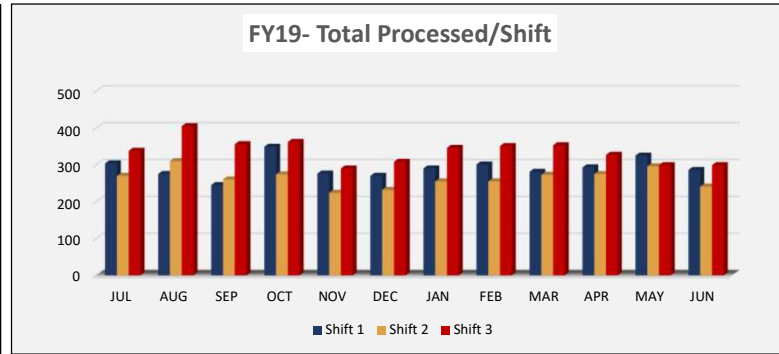

CENTRAL PROCESSING UNIT (CPU) INTAKES PER SHIFT

FY19: JULY 1, 2018 - JUNE 30, 2019

Breakdown

Breakdown