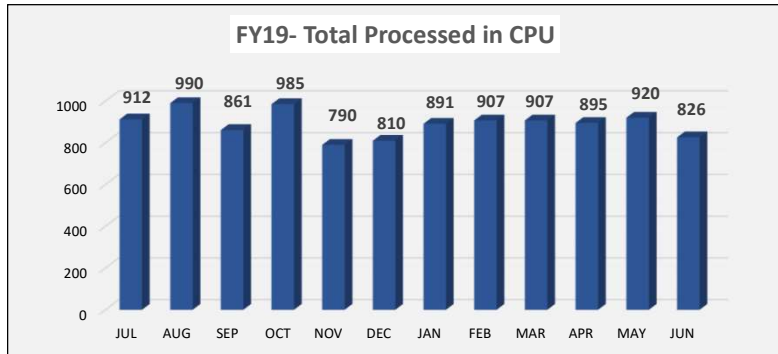

CENTRAL PROCESSING UNIT (CPU) INTAKES PER SHIFT

FY19: JULY 1, 2018 - JUNE 30, 2019

Breakdown

Breakdown