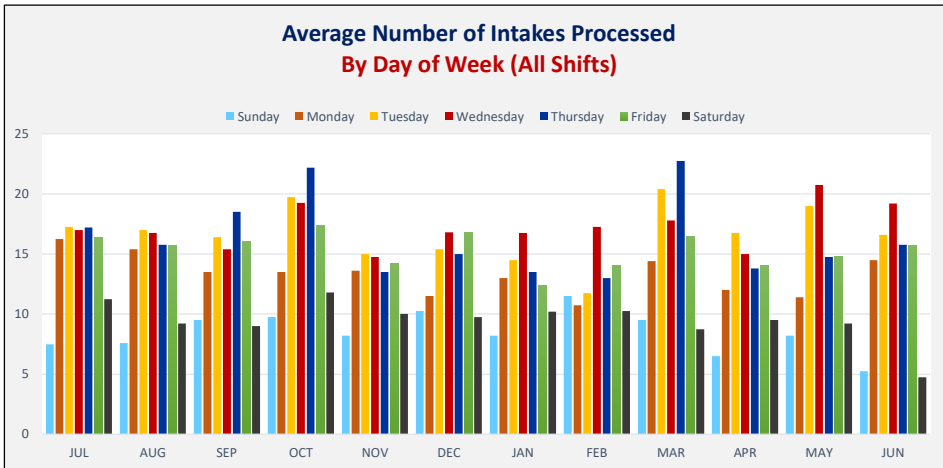

CENTRAL PROCESSING UNIT (CPU) INTAKES PER DAY OF WEEK

Fiscal Year 2021: July 1, 2020 - June 30, 2021