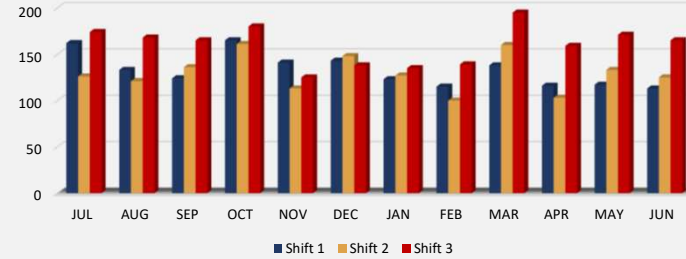

CENTRAL PROCESSING UNIT (CPU) INTAKES PER SHIFT

FY21: JULY 1, 2020 - JUNE 30, 2021

FY21- Total Processed in CPU

FY21- Total Processed/Shift

Breakdown

Shift 1 (11pm-7am)

Shift 2 (7am-3pm)

Shift 3 (3pm-11pm)