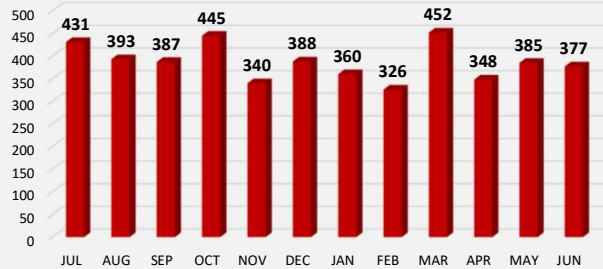

Breakdown

FY21- Criminal