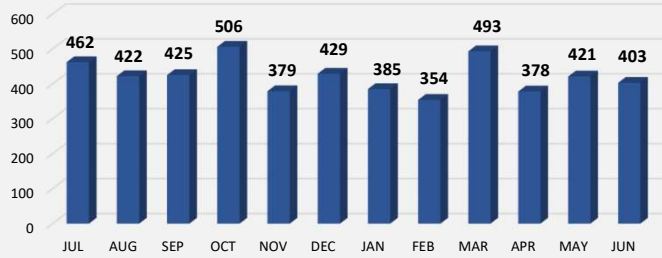

CENTRAL PROCESSING UNIT (CPU) INTAKES PER SHIFT

FY21: JULY 1, 2020 - JUNE 30, 2021

FY21- Total Processed in CPU

FY21- Total Processed/Shift

Breakdown

Shift 1 (11pm-7am)

Shift 2 (7am-3pm)

Shift 3 (3pm-11pm)