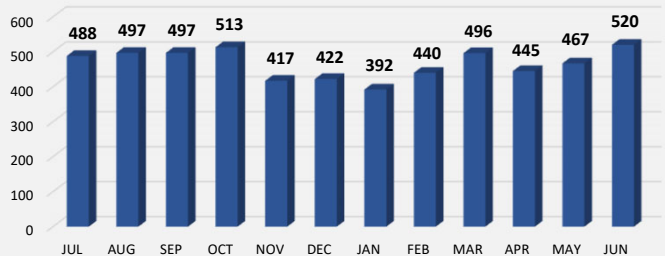

CENTRAL PROCESSING UNIT (CPU) INTAKES PER SHIFT

FY22: JULY 1, 2021 - June 30, 2022

FY22- Total Processed in CPU

FY22- Total Processed/Shift

Breakdown

Shift 1 (11pm-7am)

Shift 2 (7am-3pm)

Shift 3 (3pm-11pm)

Breakdown

FY22- Criminal

FY22- Traffic/Civil