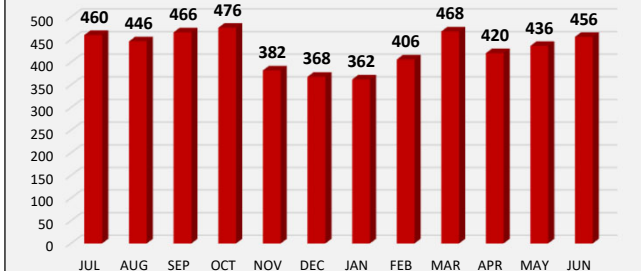

CENTRAL PROCESSING UNIT (CPU) INTAKES PER SHIFT

FY22: JULY 1, 2021 - June 30, 2022

FY22- Total Processed in CPU

FY22- Total Processed/Shift

Breakdown

Shift 1 (11pm-7am)

Shift 2 (7am-3pm)

Shift 3 (3pm-11pm)

Breakdown

FY22- Criminal

FY22- Traffic/Civil