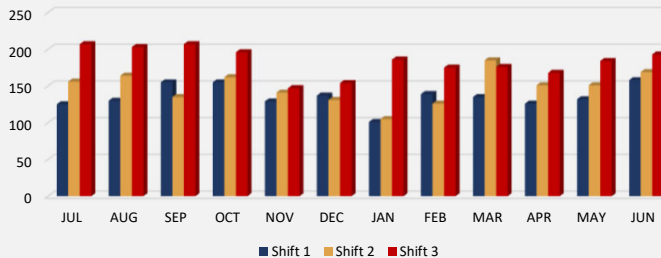

CENTRAL PROCESSING UNIT (CPU) INTAKES PER SHIFT

FY22: JULY 1, 2021 - June 30, 2022

FY22- Total Processed in CPU

FY22- Total Processed/Shift

Breakdown

Shift 1 (11pm-7am)

Shift 2 (7am-3pm)

Shift 3 (3pm-11pm)