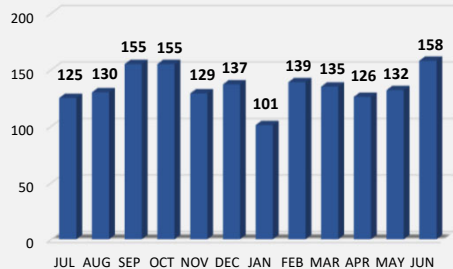

CENTRAL PROCESSING UNIT (CPU) INTAKES PER SHIFT

FY22: JULY 1, 2021 - June 30, 2022

FY22- Total Processed in CPU

FY22- Total Processed/Shift

Breakdown

Shift 1 (11pm-7am)

Shift 2 (7am-3pm)

Shift 3 (3pm-11pm)

Breakdown

FY22- Criminal

FY22- Traffic/Civil