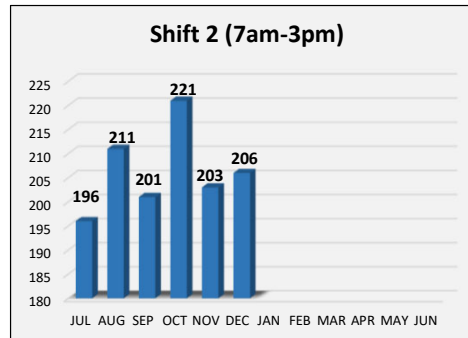

CENTRAL PROCESSING UNIT (CPU) INTAKES PER SHIFT

Fiscal Year 2024: July 1, 2023 - June 30, 2024

Breakdown

Breakdown

Source: FY24 CPU Processing Per Shift