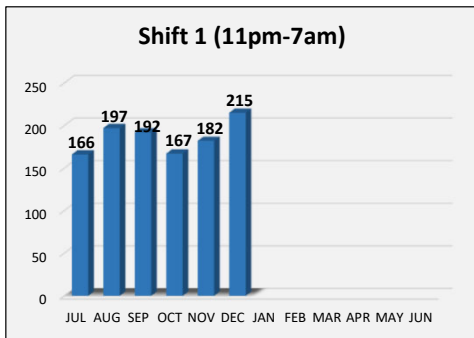

CENTRAL PROCESSING UNIT (CPU) INTAKES PER SHIFT

Fiscal Year 2024: July 1, 2023 - June 30, 2024

Breakdown

Breakdown

Source: FY24 CPU Processing Per Shift