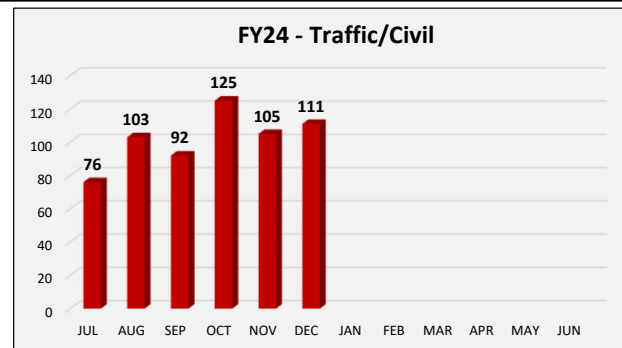

CENTRAL PROCESSING UNIT (CPU) INTAKES PER SHIFT

Fiscal Year 2024: July 1, 2023 - June 30, 2024

Breakdown

Breakdown

Source: FY24 CPU Processing Per Shift