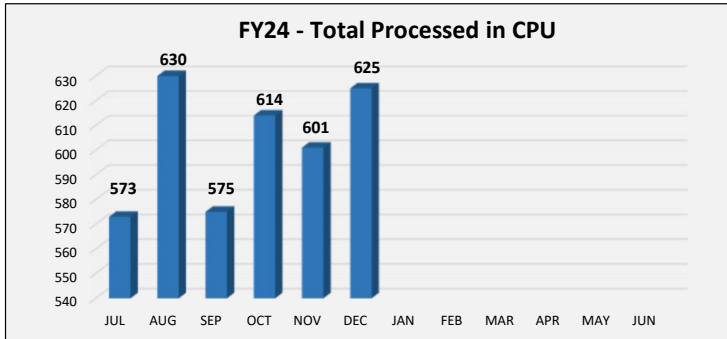

CENTRAL PROCESSING UNIT (CPU) INTAKES PER SHIFT

Fiscal Year 2024: July 1, 2023 - June 30, 2024

Breakdown

Breakdown

Source: FY24 CPU Processing Per Shift