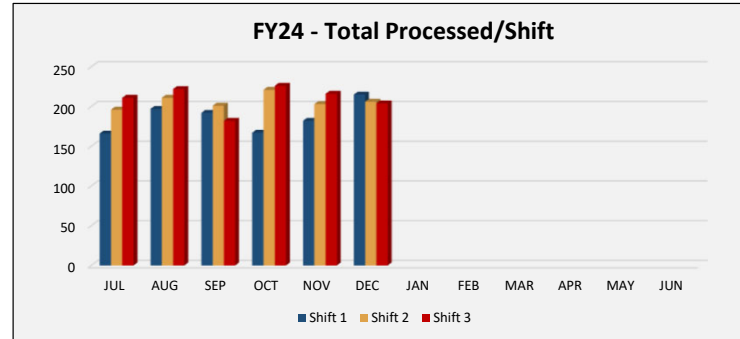

CENTRAL PROCESSING UNIT (CPU) INTAKES PER SHIFT

Fiscal Year 2024: July 1, 2023 - June 30, 2024

Breakdown

Breakdown

Source: FY24 CPU Processing Per Shift