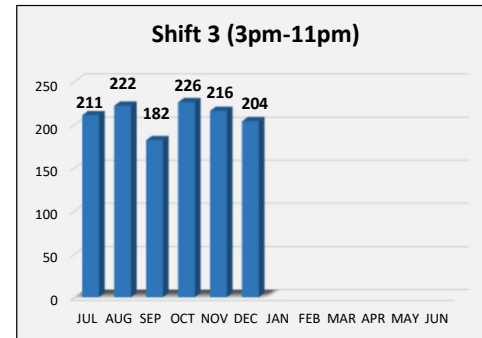

CENTRAL PROCESSING UNIT (CPU) INTAKES PER SHIFT

Fiscal Year 2024: July 1, 2023 - June 30, 2024

Breakdown

Breakdown

Source: FY24 CPU Processing Per Shift