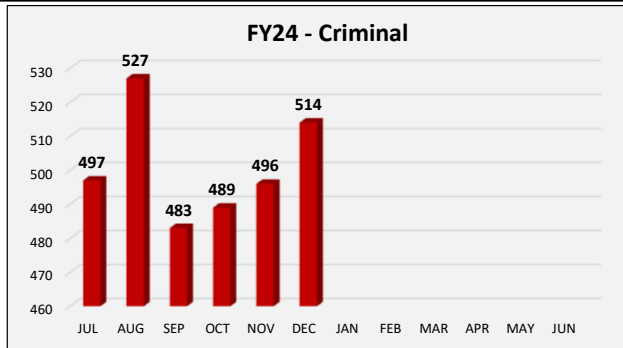

CENTRAL PROCESSING UNIT (CPU) INTAKES PER SHIFT

Fiscal Year 2024: July 1, 2023 - June 30, 2024

Breakdown

Breakdown

Source: FY24 CPU Processing Per Shift