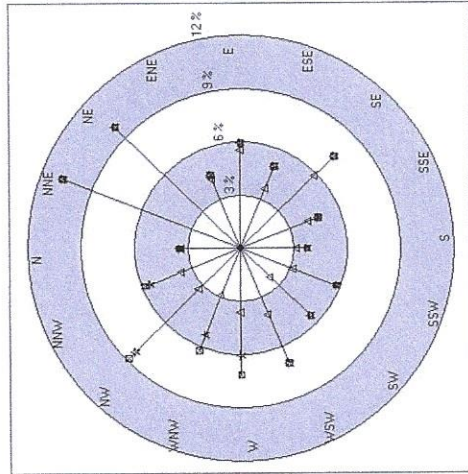

### WIND ROSE

(WINDS FROM)

N  
↑

0.00% PERCENT CALMS  
(NOT INCLUDED IN PLOT)

Start Date: 8/1/2020 00:00

End Date: 8/31/2020 23:00

Sensors Selected

SNLWS  
SNLWD

Legend

- △ WIND SPEED LESS THAN 3.5 MPH
- \* WIND SPEED LESS THAN 7.5 MPH
- WIND SPEED LESS THAN 12.5 MPH
- × WIND SPEED GREATER THAN 12.5 MPH

GUDE DRIVE METEOROLOGICAL TOWER  
DATA RECOVERY  
JANUARY-AUGUST 2020