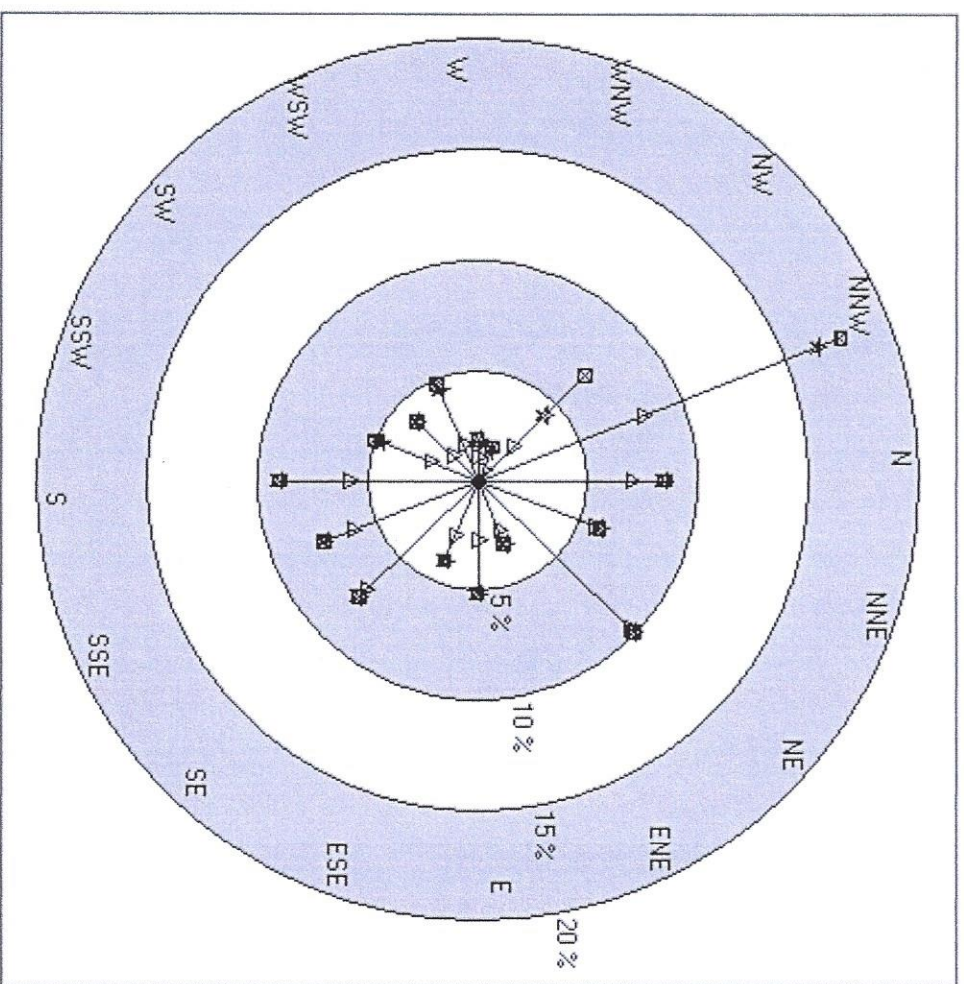

- 3M_W/S
- 3M_W/D

Legend

- △ WIND SPEED LESS THAN 3.5 MPH
- ✱ WIND SPEED LESS THAN 7.5 MPH
- WIND SPEED LESS THAN 12.5 MPH
- ✖ WIND SPEED GREATER THAN 12.5 MPH

Date Time	Avg_WS (MPH)	Avg_WD (DEG)	Sigma (DEG)	Max_Wspd (MPH)	Avg_Temp (DEG F)	Min_Temp (DEG F)	Max_Temp (DEG F)	Avg_RelH (%)	Total_Rain (INCH)	
10/1/2020 0:00	3.0	212.8	23.64	7.465	59.41	59.13	59.72	75.48	0	13.08
10/1/2020 1:00	3.3	230.3	22.21	7.007	59.26	58.94	59.62	76.15	0	13.02
10/1/2020 2:00	1.4	180.6	27.07	4.717	57.82	56.95	58.93	81.2	0	12.97
10/1/2020 3:00	1.5	143.5	12.22	3.298	56.08	55.39	56.95	87.1	0	12.94
10/1/2020 4:00	0.6	160.3	45.75	3.069	55.26	54.86	55.42	89.3	0	12.94
10/1/2020 5:00	0.8	289.7	48.12	2.656	54.69	54.35	54.95	90.9	0	12.94
10/1/2020 6:00	0.8	272.6	33.84	2.519	54.6	54.41	54.88	91.5	0	12.93
10/1/2020 7:00	1.1	328.3	27.87	3.206	53.93	52.98	54.41	93.2	0	12.91
10/1/2020 8:00	1.3	352.1	76.37	3.023	53.71	52.99	54.45	94.7	0	12.92
10/1/2020 9:00	0.8	346.6	79.22	3.114	56.77	53.75	60.92	91.1	0	13.44
10/1/2020 10:00	1.5	169.6	59.26	4.809	62.2	60.81	63.97	77.78	0	13.82
10/1/2020 11:00	3.7	284.2	35.54	9.8	65.16	63.97	66.43	65.27	0	13.74
10/1/2020 12:00	6.7	313.4	19.97	13.14	66.8	66.23	67.48	58.22	0	13.7
10/1/2020 13:00	4.6	328.1	20.77	9.94	67.05	66.8	67.29	60.22	0	13.7
10/1/2020 14:00	4.0	335.3	23.07	8.34	66.78	66.43	68.06	62.8	0	13.7
10/1/2020 15:00	4.1	337.4	30.51	11.68	69.13	68.08	70.14	56.06	0	13.64
10/1/2020 16:00	2.7	344.5	26.14	7.832	68.52	67.85	69.15	57.47	0	13.64
10/1/2020 17:00	2.2	351.4	17.11	6.87	66.76	64.96	67.84	63.48	0	13.62
10/1/2020 18:00	2.7	348.9	18.87	6.275	63.87	63.02	65.14	68.58	0	13.5
10/1/2020 19:00	1.6	39.1	51.6	6.824	61.75	60.36	63.04	71.49	0	13.38
10/1/2020 20:00	1.1	130.4	48.98	2.977	59.45	59.06	60.36	84.9	0	13.28
10/1/2020 21:00	1.0	43.8	52.99	2.931	58.66	58.22	59.75	90.9	0	13.19
10/1/2020 22:00	1.0	42.8	42.92	2.931	58.23	57.34	58.89	93.9	0	13.11
10/1/2020 23:00	1.0	124.2	22.82	3.389	57.56	57.27	57.89	95.4	0	13.04
10/2/2020 0:00	1.4	78.1	58.96	4.168	57.2	56.52	57.58	95.4	0	12.98
10/2/2020 1:00	2.2	136.2	24.79	6.504	56.89	56.54	57.28	96.4	0	12.95
10/2/2020 2:00	1.6	188.6	80.3	4.122	56.54	56.17	56.86	97.6	0	12.94
10/2/2020 3:00	2.0	179.4	83.8	7.191	55.91	55.34	56.67	95.2	0	12.95
10/2/2020 4:00	1.2	252.9	63.27	4.443	55.35	55.08	55.68	98.3	0	12.93
10/2/2020 5:00	1.5	290.7	66.45	3.893	55.27	54.89	55.62	98.1	0	12.92
10/2/2020 6:00	1.5	146.2	56.41	4.443	54.5	54.01	54.92	96.6	0	12.9
10/2/2020 7:00	1.8	178.3	85.8	5.542	53.87	53.52	54.44	98.6	0	12.88
10/2/2020 8:00	1.8	241.6	51.93	5.313	54.32	53.99	54.48	96.8	0	12.87
10/2/2020 9:00	2.4	261.0	26.97	6	55.05	53.99	56.78	93.6	0	13.04
10/2/2020 10:00	5.6	293.8	23.37	11.36	57.38	56.75	57.82	79.86	0	13.81
10/2/2020 11:00	7.2	318.8	16.61	13.83	58.7	57.72	60.12	65.79	0	13.79
10/2/2020 12:00	7.5	313.1	19.06	14.15	60.98	59.95	62.04	56.33	0	13.74
10/2/2020 13:00	9.5	299.3	21.55	17.45	62.07	61.25	62.69	50.02	0	13.73
10/2/2020 14:00	9.2	311.3	19.14	15.98	62.94	61.39	64.23	47.27	0	13.7
10/2/2020 15:00	9.5	314.4	17.44	19.74	62.68	61.47	63.83	47.78	0	13.7
10/2/2020 16:00	8.5	319.8	17.95	18.64	63.74	62.84	64.67	46.49	0	13.7
10/2/2020 17:00	6.5	332.0	21.84	13.79	62.99	61.08	65.09	48.45	0	13.7