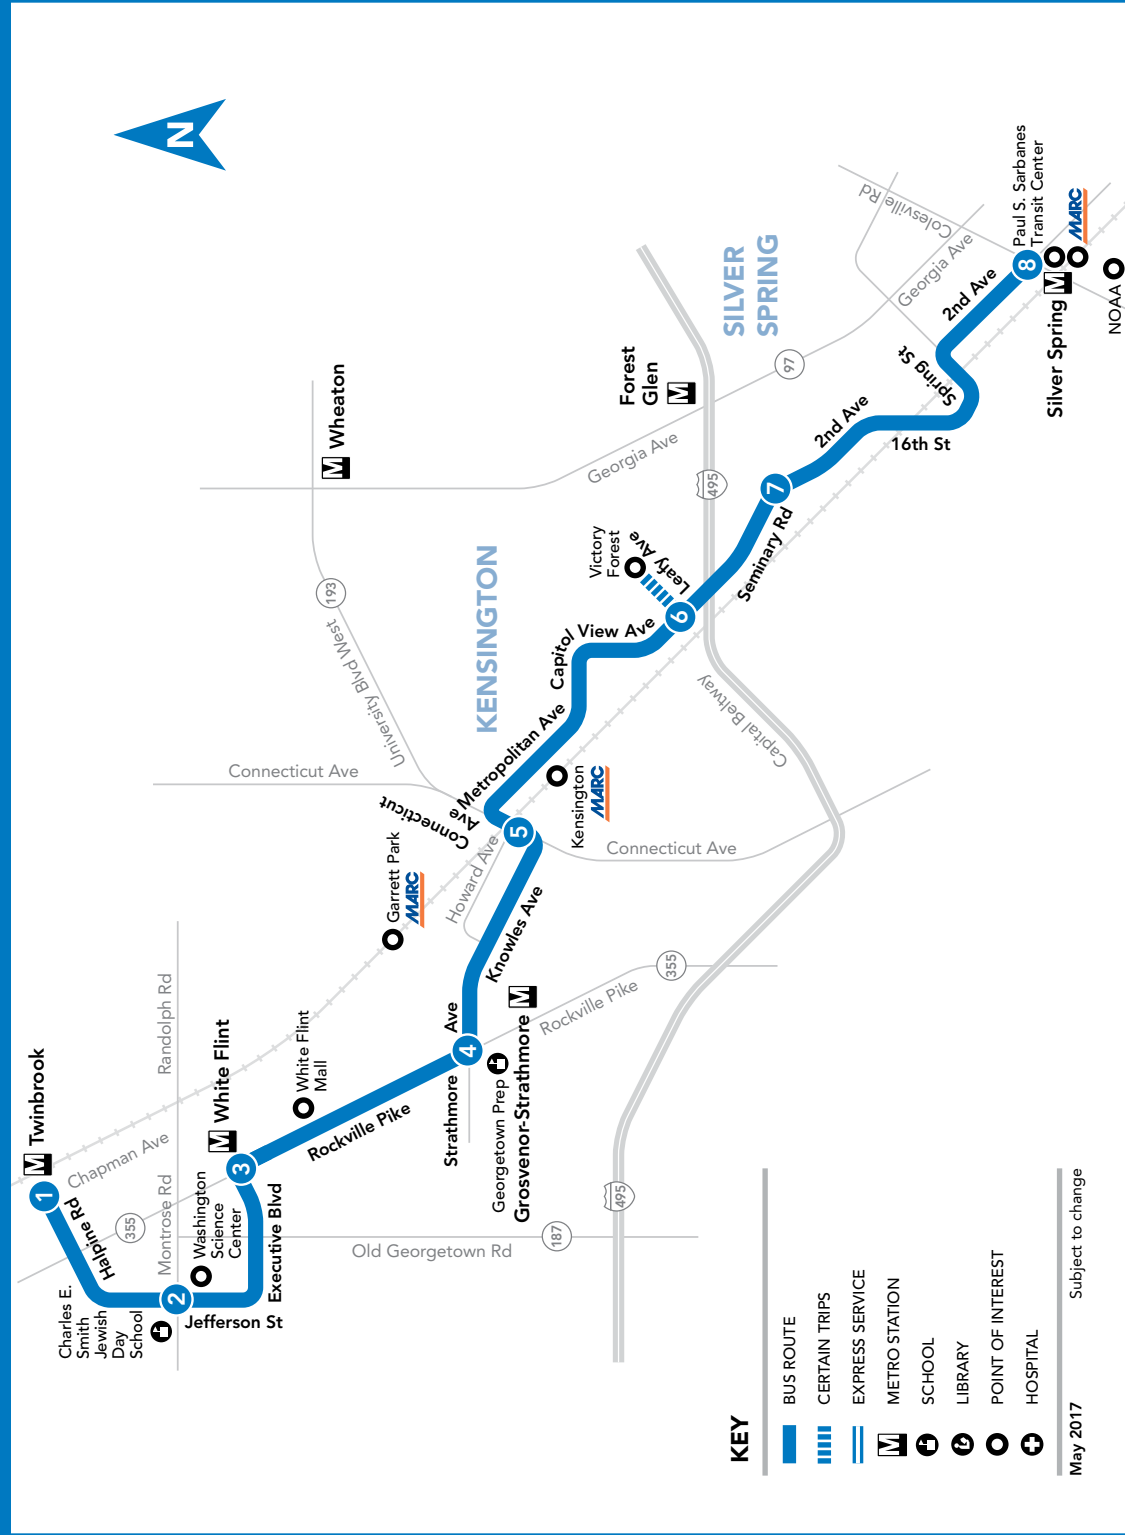

METROACCESS

Alternative paratransit service to this Ride On route for people with certified disabilities is available. Call MetroAccess at **301-562-5360**.

5 To Twinbrook

SATURDAY

SEE TIMEPOINT LOCATION ON ROUTE MAP

Paul S. Sarbanes TC (Silver Spring  Second Ave & Linden Lane
Capitol View & Leaty Aves
Connecticut & Knowles Aves
Rockville Pike & Strathmore Ave
White Flint  Jefferson St & Montrose Rd
Twinbrook 

	8	7	6	5	4	3	2	1
	5:30	5:36	5:40	5:46	5:49	5:53	5:59	6:02
	6:00	6:06	6:10	6:16	6:19	6:23	6:29	6:32
	6:30	6:37	6:41	6:48	6:52	6:57	7:03	7:07
	7:00	7:07	7:11	7:18	7:22	7:27	7:33	7:37
	7:30	7:37	7:41	7:48	7:52	7:57	8:03	8:07
	8:00	8:07	8:11	8:18	8:22	8:27	8:33	8:37
	8:30	8:37	8:41	8:48	8:52	8:57	9:03	9:07
	9:00	9:07	9:11	9:20	9:24	9:29	9:35	9:39
	9:30	9:37	9:41	9:48	9:52	9:57	10:03	10:07
	10:00	10:08	10:13	10:22	10:27	10:33	10:39	10:44
	10:30	10:38	10:43	10:50	10:55	11:01	11:07	11:12
	11:00	11:08	11:13	11:22	11:27	11:33	11:39	11:44
	11:30	11:38	11:43	11:50	11:55	12:01	12:07	12:12
	12:00	12:08	12:13	12:22	12:27	12:33	12:39	12:44
	12:30	12:38	12:43	12:50	12:55	1:01	1:07	1:12
	1:00	1:08	1:13	1:22	1:27	1:33	1:39	1:44
	1:30	1:38	1:43	1:50	1:55	2:01	2:07	2:12
	2:00	2:08	2:13	2:22	2:27	<		

5

Twinbrook M – White Flint M – Grosvenor-Strathmore M – Garrett Park – Kensington – Paul S. Sarbanes TC (Silver Spring M)

5 To Paul S. Sarbanes Transit Center (Silver Spring M)

MONDAY THROUGH FRIDAY
SEE TIMEPOINT LOCATION ON ROUTE MAP