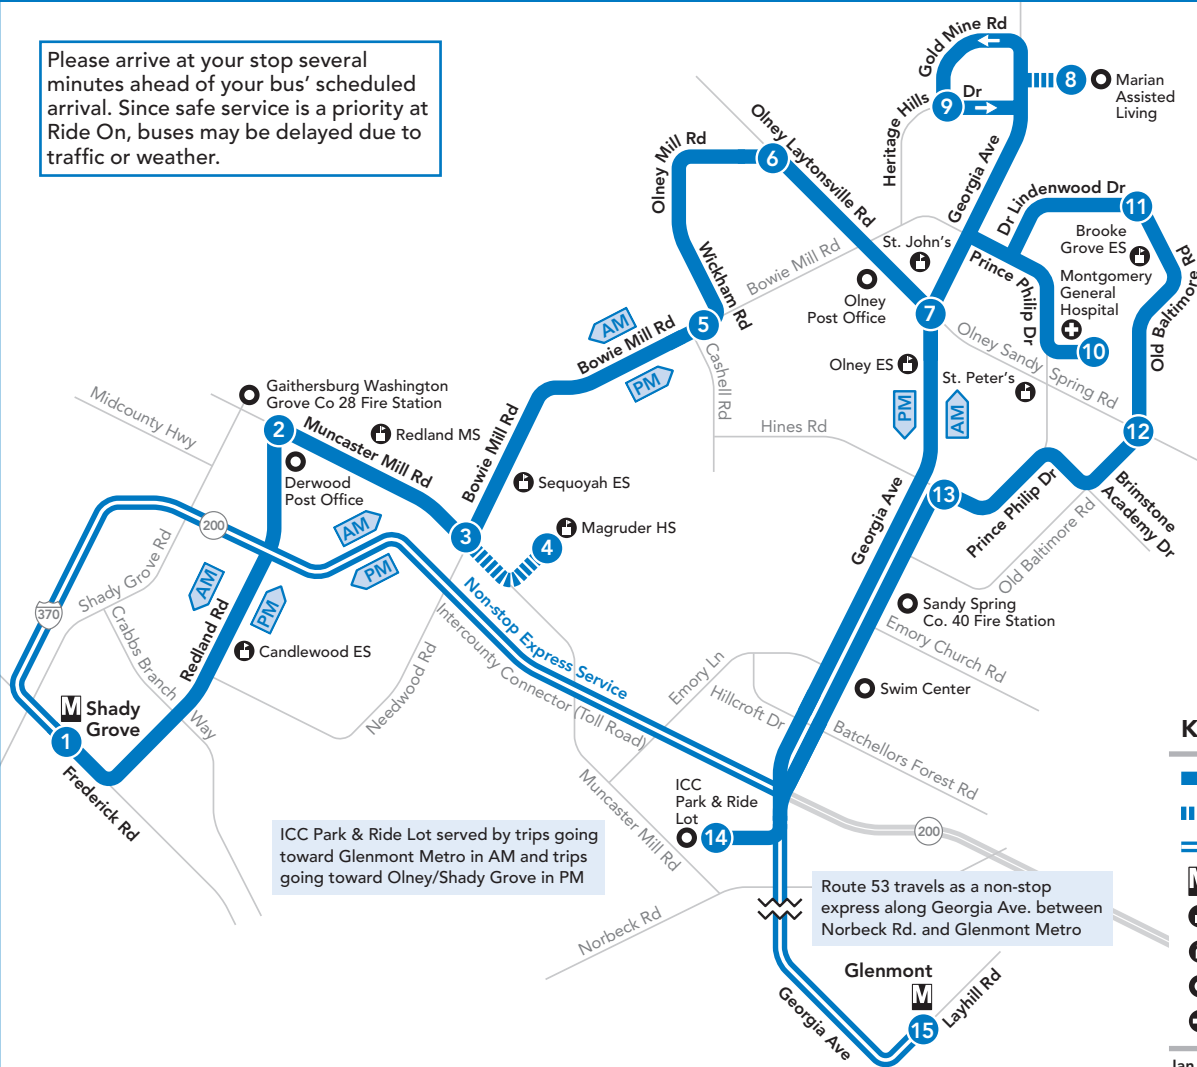

53

Shady Grove Metro Station - MD 115 & Bowie Mill Rd - Gold Mine Rd - Lindenwood Dr - Montgomery General Hospital - Prince Phillip Dr - ICC Park & Ride Lot - Georgia Ave - Norbeck Rd - Glenmont Metro Station

Please arrive at your stop several minutes ahead of your bus' scheduled arrival. Since safe service is a priority at Ride On, buses may be delayed due to traffic or weather.

ICC Park & Ride Lot served by trips going toward Glenmont Metro in AM and trips going toward Olney/Shady Grove in PM

Route 53 travels as a non-stop express along Georgia Ave. between Norbeck Rd. and Glenmont Metro

KEY

- BUS ROUTE
- CERTAIN TRIPS
- EXPRESS SERVICE
- METRO STATION
- SCHOOL
- LIBRARY
- POINT OF INTEREST
- HOSPITAL