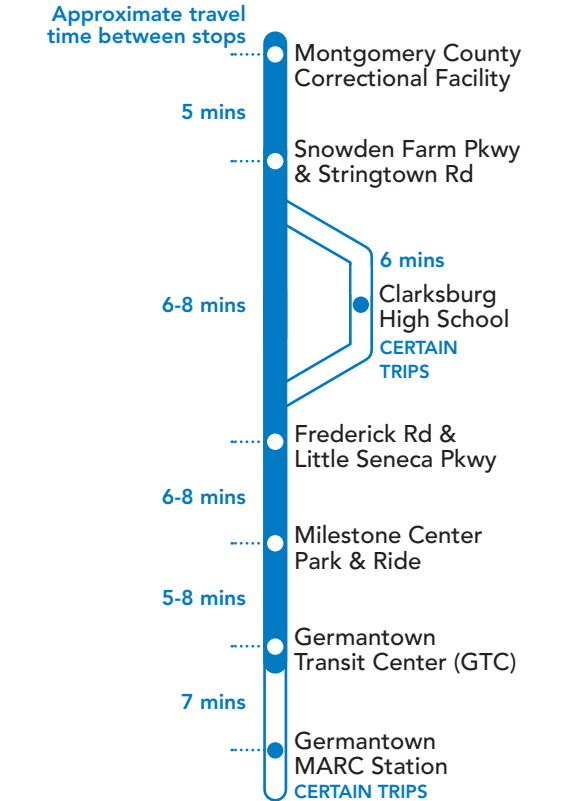

SERVICE DAYS

DAILY

Telephone 311
Online at www.rideonbus.com
Real Time Info at www.rideonrealtime.com