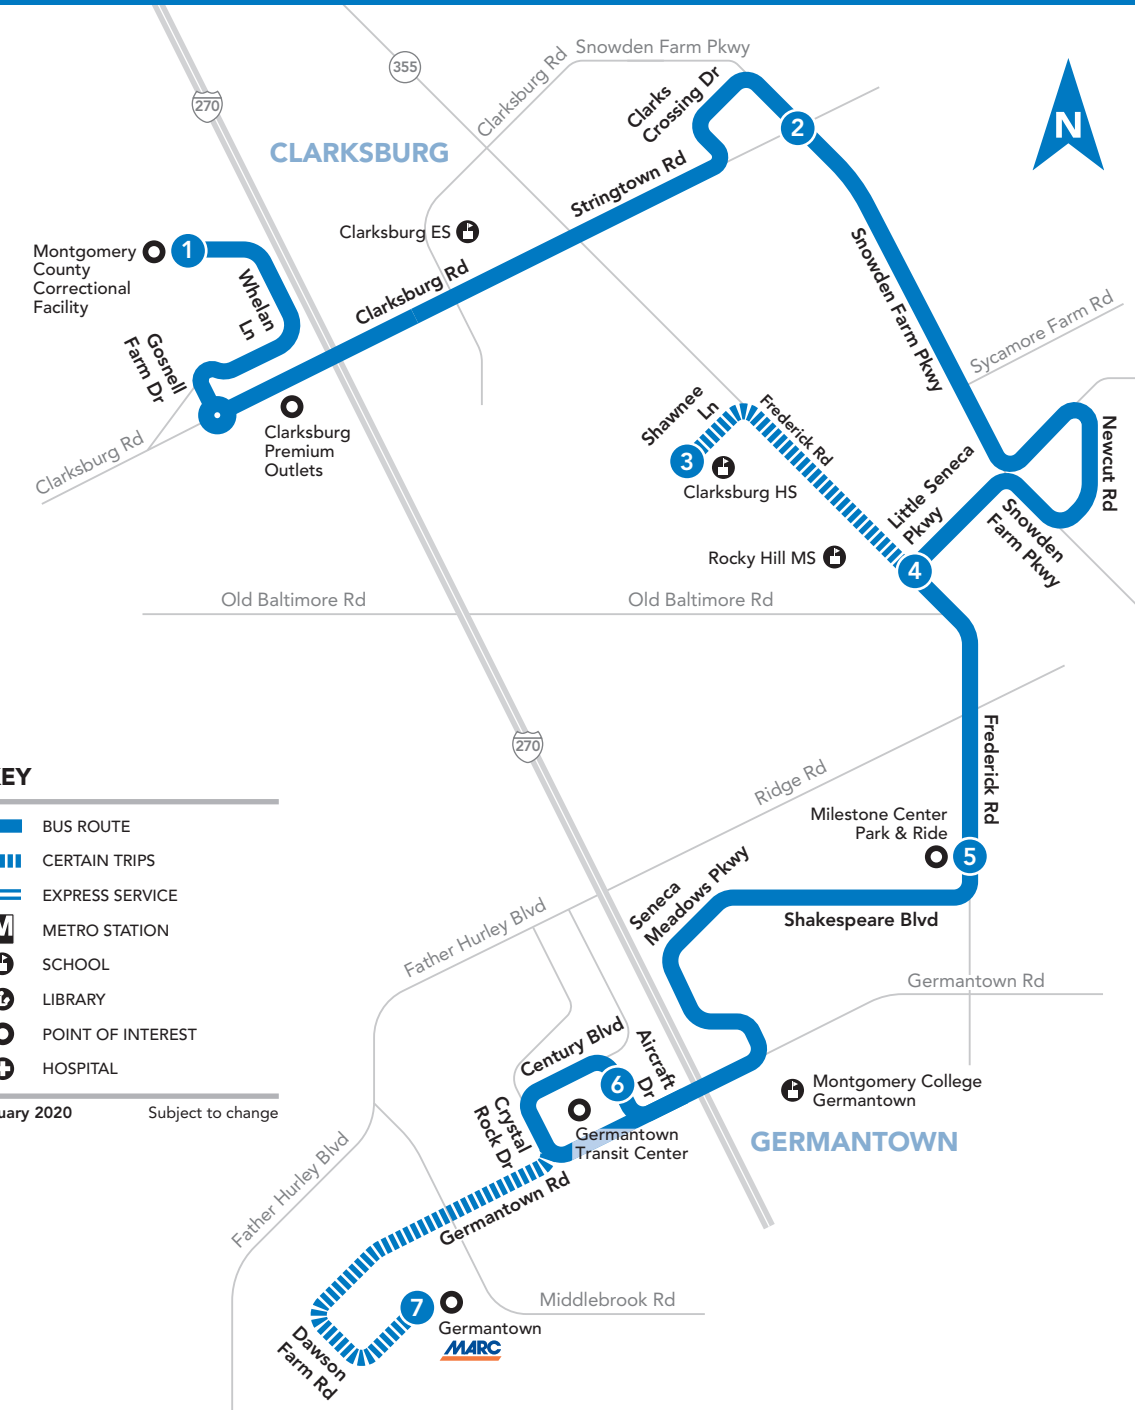

75

Montgomery County Correctional Facility – Clarksburg – Milestone Center – Germantown Transit Center (GTC) – Germantown MARC Station (Certain Trips)

KEY

- BUS ROUTE
- CERTAIN TRIPS
- EXPRESS SERVICE
- METRO STATION
- SCHOOL
- LIBRARY
- POINT OF INTEREST
- HOSPITAL

January 2020 Subject to change

75 To Germantown Transit Center (GTC)

SUNDAY

SEE TIMEPOINT LOCATION ON ROUTE MAP

1	2	4	5	6
7:47	7:55	8:03	8:07	8:11
8:20	8:29	8:39	8:44	8:49
8:50	8:59	9:09	9:14	9:19
9:20	9:29	9:39	9:44	9:49
9:50	9:59	10:09	10:14	10:19
10:20	10:29	10:39	10:44	10:49
10:50	10:59	11:09	11:14	11:19
11:20	11:29	11:39	11:44	11:49
11:50	11:59	12:09	12:14	12:19
12:20	12:29	12:39	12:44	12:49
12:50	12:59	1:09	1:14	1:19
1:20	1:29	1:39	1:44	1:49
1:50	1:59	2:09	2:14	2:19
2:20	2:30	2:40	2:46	2:52
2:50	3:00	3:10	3:16	3:22
3:20	3:30	3:40	3:46	3:52
3:50	4:00	4:10	4:16	4:22
4:20	4:30	4:40	4:46	4:52
4:50	5:00	5:10	5:16	5:22
5:20	5:29	5:38	5:43	5:49
5:50	5:59	6:08	6:13	6:19
6:20	6:29	6:38	6:43	6:49
6:50	6:59	7:08	7:13	7:19
7:20	7:29	7:38	7:43	7:49
7:50	7:59	8:08	8:13	8:19
8:20	8:29	8:38	8:43	8:49
8:50	8:59	9:08	9:13	9:19

NOTES: AM PM

75 To Montgomery County Correctional Facility

SUNDAY

SEE TIMEPOINT LOCATION ON ROUTE MAP

6	5	4	2	1
7:15	7:20	7:25	7:33	7:41
7:45	7:50	7:55	8:03	8:12
8:15	8:20	8:25	8:33	8:42
8:45	8:50	8:55	9:03	9:12
9:15	9:20	9:25	9:33	9:42
9:45	9:50	9:55	10:03	10:12
10:15	10:20	10:25	10:33	10:42
10:45	10:50	10:55	11:03	11:12
11:15	11:21	11:26	11:35	11:44
11:45	11:51	11:56	12:05	12:14
12:15	12:21	12:26	12:35	12:44
12:45	12:51	12:56	1:05	1:14
1:15	1:21	1:26	1:35	1:44
1:45	1:51	1:56	2:05	2:14
2:15	2:21	2:26	2:35	2:44
2:45	2:51	2:56	3:05	3:14
3:15	3:21	3:26	3:35	3:44
3:45	3:51	3:56	4:05	4:14
4:15	4:21	4:26	4:35	4:44
4:45	4:50	4:55	5:04	5:13
5:15	5:20	5:25	5:34	5:43
5:45	5:50	5:55	6:04	6:13
6:15	6:20	6:25	6:34	6:43
6:45	6:50	6:55	7:04	7:13
7:15	7:20	7:25	7:34	7:43
7:45	7:50	7:55	8:04	8:13
8:15	8:20	8:25	8:34	8:42

NOTES: AM PM

Please arrive at your stop several minutes ahead of your bus' scheduled arrival. Since safe service is a priority at Ride On, buses may be delayed due to traffic or weather.

WELCOME TO RIDE ON

RIDE ON is a community bus service operated by the Montgomery County Department of Transportation. RIDE ON operates over 75 routes that serve all 13 Montgomery County Metrorail stations and 7 MARC stations. For detailed information, or to have timetables mailed, call 311. Outside Montgomery County 240-777-0311

Visit our web site at: www.rideonbus.com
Real Time information is available at: www.rideonrealtime.com
Regular Mailing Address: Montgomery County DOT Division of Transit Services 101 Monroe Street, 5th Floor Rockville, MD 20850

For more information, or to request this document in an alternate format or translated into another language, please call 311, or outside Montgomery County 240-777-0311.

Para más información o para pedir este documento en un formato diferente o traducido a otro idioma, por favor, llame al 311 o de fuera del Condado de Montgomery al 240-777-0311.

如需更多信息、需要以其它格式提供本文檔或需要將本文檔翻譯成其它語言、請撥打311。如果您不在蒙哥馬利郡、請撥打240-777-0311。

자세한 정보를 원하시거나 본 문서를 다른 형식 또는 다른 언어로의 번역본으로 원하실 경우, 전화번호 311, 또는 몽고메리 카운티 이외의 지역에서는 240-777-0311로 연락하시기 바랍니다.