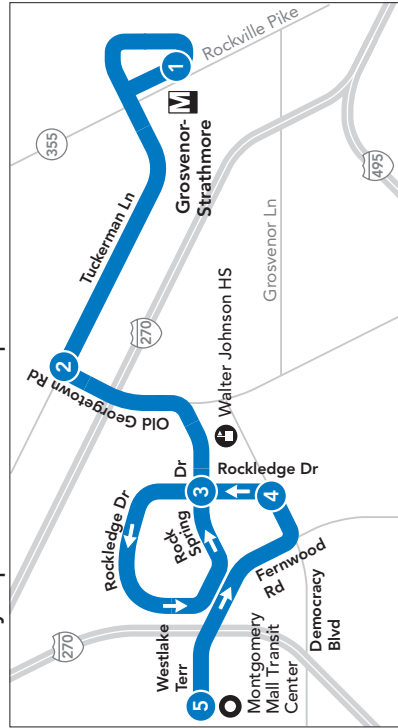

NON-RUSH

Route 96 - Montgomery Mall to Grosvenor Metro Station
Weekday trips 9:32 am to 3:32 pm

WELCOME TO RIDE ON

RIDE ON is a community bus service operated by the Montgomery County Department of Transportation. **RIDE ON** operates over 75 routes that serve all 13 Montgomery County Metrorail stations and 7 MARC stations. For detailed information, or to have timetables mailed, call **311**. Outside Montgomery County **240-777-0311**

Visit our web site at: www.rideonbus.com
Real Time information is available at: www.rideonrealtime.com

Regular Mailing Address:
Montgomery County DOT
Division of Transit Services
101 Monroe Street, 5th
Floor Rockville, MD 20850

For more information, or to request this document in an alternate format or translated into another language, please call 311, or outside Montgomery County 240-777-0311.

Para más información o para pedir este documento en un formato diferente o traducido a otro idioma, por favor, llame al 311 o de fuera del Condado de Montgomery al 240-777-0311.

如需更多信息、需要以其它格式提供本文檔或需要將本文檔翻譯成其它語言，請撥打311。如果您不在蒙哥馬利郡，請撥打240-777-0311。

자세한 정보를 원하시거나 본 문서를 다른 형식 또는 다른 언어로의 번역으로 원하실 경우, 전화번호 311, 또는 몽고메리 카운티 이외의 지역에서는 240-777-0311로 연락하시기 바랍니다.

ለተጨማሪ መረጃ፣ ወይም ደህንነት ጽሑፍን በተለያዩ መልክ ለመጠየቅ ወይም ወዲህ ቋንቋ ለማስተርጎም፣ አባዘዎትን በ 311 ወይም ከሞንትጎመሪ ካውንቲ ውጪ 240-777-0311 ይደውሉ።

Pour plus d'informations ou pour recevoir un exemplaire de ce document sous un format différent ou traduit dans une autre langue, veuillez composer le 311 ou le 240-777-0311, à l'extérieur du comté de Montgomery.

Để tìm hiểu thêm, hoặc để yêu cầu cung cấp tài liệu này theo định dạng khác hay chuyển ngữ sang ngôn ngữ khác, vui lòng gọi 311 hoặc số 240-777-0311 nếu gọi từ bên ngoài Quận Montgomery.

HOLIDAY SCHEDULE

- Weekday Schedule operates on Columbus Day
- Saturday Schedule operates on Independence Day
- Sunday Schedule operates on New Year's Day, Memorial Day, Labor Day, Thanksgiving Day, Christmas Day
- Special Schedule operates on MLK, Jr. Day, Presidents' Day, Veterans Day

- Like us on Facebook facebook.com/RideOnMCT
- Follow us on Twitter twitter.com/RideOnMCT
- Subscribe to email alerts at www.montgomerycountymd.gov/govdelivery
- Subscribe to text alerts by texting MONTGOMERY RIDEON to 468311
- YouTube youtube.com/RideOnMCT
- Instagram instagram.com/RideOnMCT

Thank You for Riding with Us!

Printed on recycled paper with soy-based ink

EFFECTIVE: JANUARY 5, 2020

96