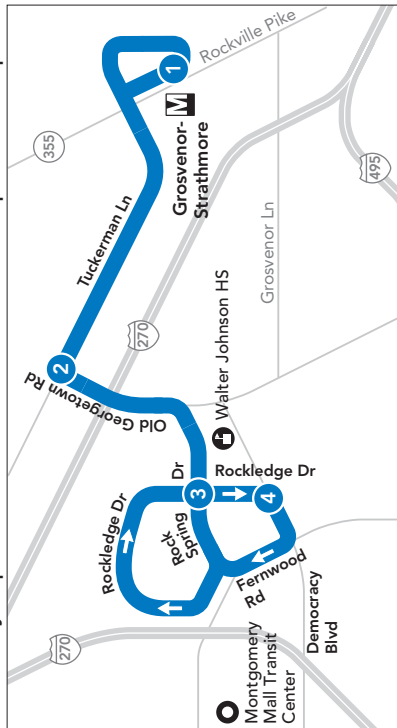

NOTES:

AM	PM
----	----

NON-RUSH

96 To Montgomery Mall Transit Center

MONDAY THROUGH FRIDAY

SEE TIMEPOINT LOCATION ON ROUTE MAP

Grosvenor  Tuckerman Ln & Old Georgetown Rd
 Rock Spring Dr & Rockledge Dr
 Rockledge Dr & Democracy Blvd
 Montgomery Mall Transit Center

NOTES:

AM	PM
----	----

NON-RUSH

96 To Grosvenor

MONDAY THROUGH FRIDAY

SEE TIMEPOINT LOCATION ON ROUTE MAP

Montgomery Mall Transit Center
 Rockledge Dr & Democracy Blvd
 Rockledge & Rock Spring Drs
 Tuckerman Ln & Old Georgetown Rd
 Grosvenor 

METROACCESS

Alternative paratransit service to this Ride On route for people with certified disabilities is available. Call MetroAccess at **301-562-5360**.

AM and PM

Route 96 - Grosvenor Metro Station to Rock Spring Park
Weekday trips 5:50 am to 8:28 am and 3:51 pm to 8:30 pm

KEY

- BUS ROUTE
 - CERTAIN TRIPS
 - EXPRESS SERVICE
 - METRO STATION
 - SCHOOL
 - LIBRARY
 - POINT OF INTEREST
 - HOSPITAL
- January 2020 Subject to change

NON-RUSH

Route 96 - Grosvenor Metro Station to Montgomery Mall
Weekday trips 8:41 am to 3:23 pm