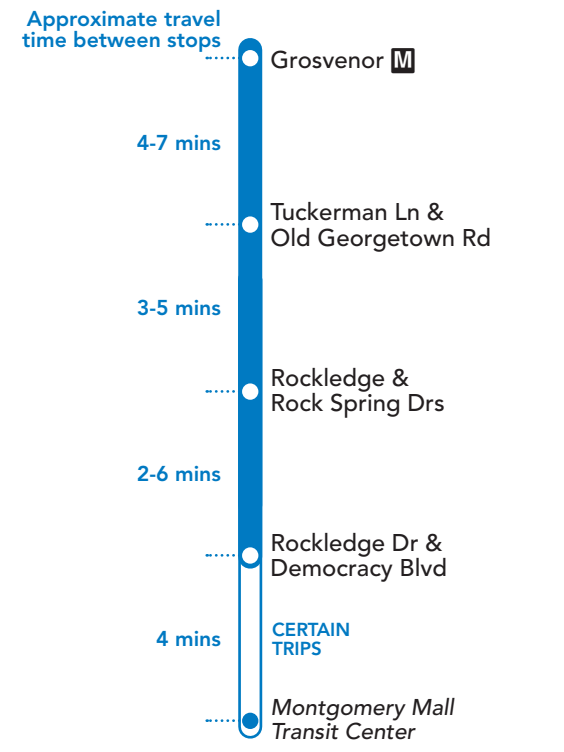

SERVICE DAYS
MONDAY - FRIDAY

Telephone 311
Online at www.rideonbus.com
Real Time Info at www.rideonrealtime.com