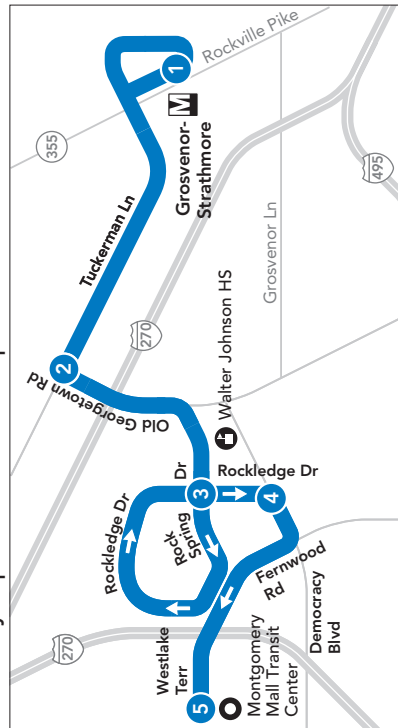

NOTES:

AM	PM
----	----

NON-RUSH

96 To Montgomery Mall Transit Center

MONDAY THROUGH FRIDAY

SEE TIMEPOINT LOCATION ON ROUTE MAP

Grosvenor  Tuckerman Ln & Old Georgetown Rd
 Rock Spring Dr & Rockledge Dr
 Rockledge Dr & Democracy Blvd
 Montgomery Mall Transit Center

NOTES:

AM	PM
----	----

NON-RUSH

96 To Grosvenor

MONDAY THROUGH FRIDAY

SEE TIMEPOINT LOCATION ON ROUTE MAP

Montgomery Mall Transit Center
 Rockledge Dr & Democracy Blvd
 Rockledge & Rock Spring Drs
 Tuckerman Ln & Old Georgetown Rd
 Grosvenor 

METROACCESS

Alternative paratransit service to this Ride On route for people with certified disabilities is available. Call MetroAccess at **301-562-5360**.

AM and PM

Route 96 - Grosvenor Metro Station to Rock Spring Park
Weekday trips 5:50 am to 8:28 am and 3:51 pm to 8:30 pm

KEY

- BUS ROUTE
 - CERTAIN TRIPS
 - EXPRESS SERVICE
 - METRO STATION
 - SCHOOL
 - LIBRARY
 - POINT OF INTEREST
 - HOSPITAL
- January 2020 Subject to change

NON-RUSH

Route 96 - Grosvenor Metro Station to Montgomery Mall
Weekday trips 8:41 am to 3:23 pm