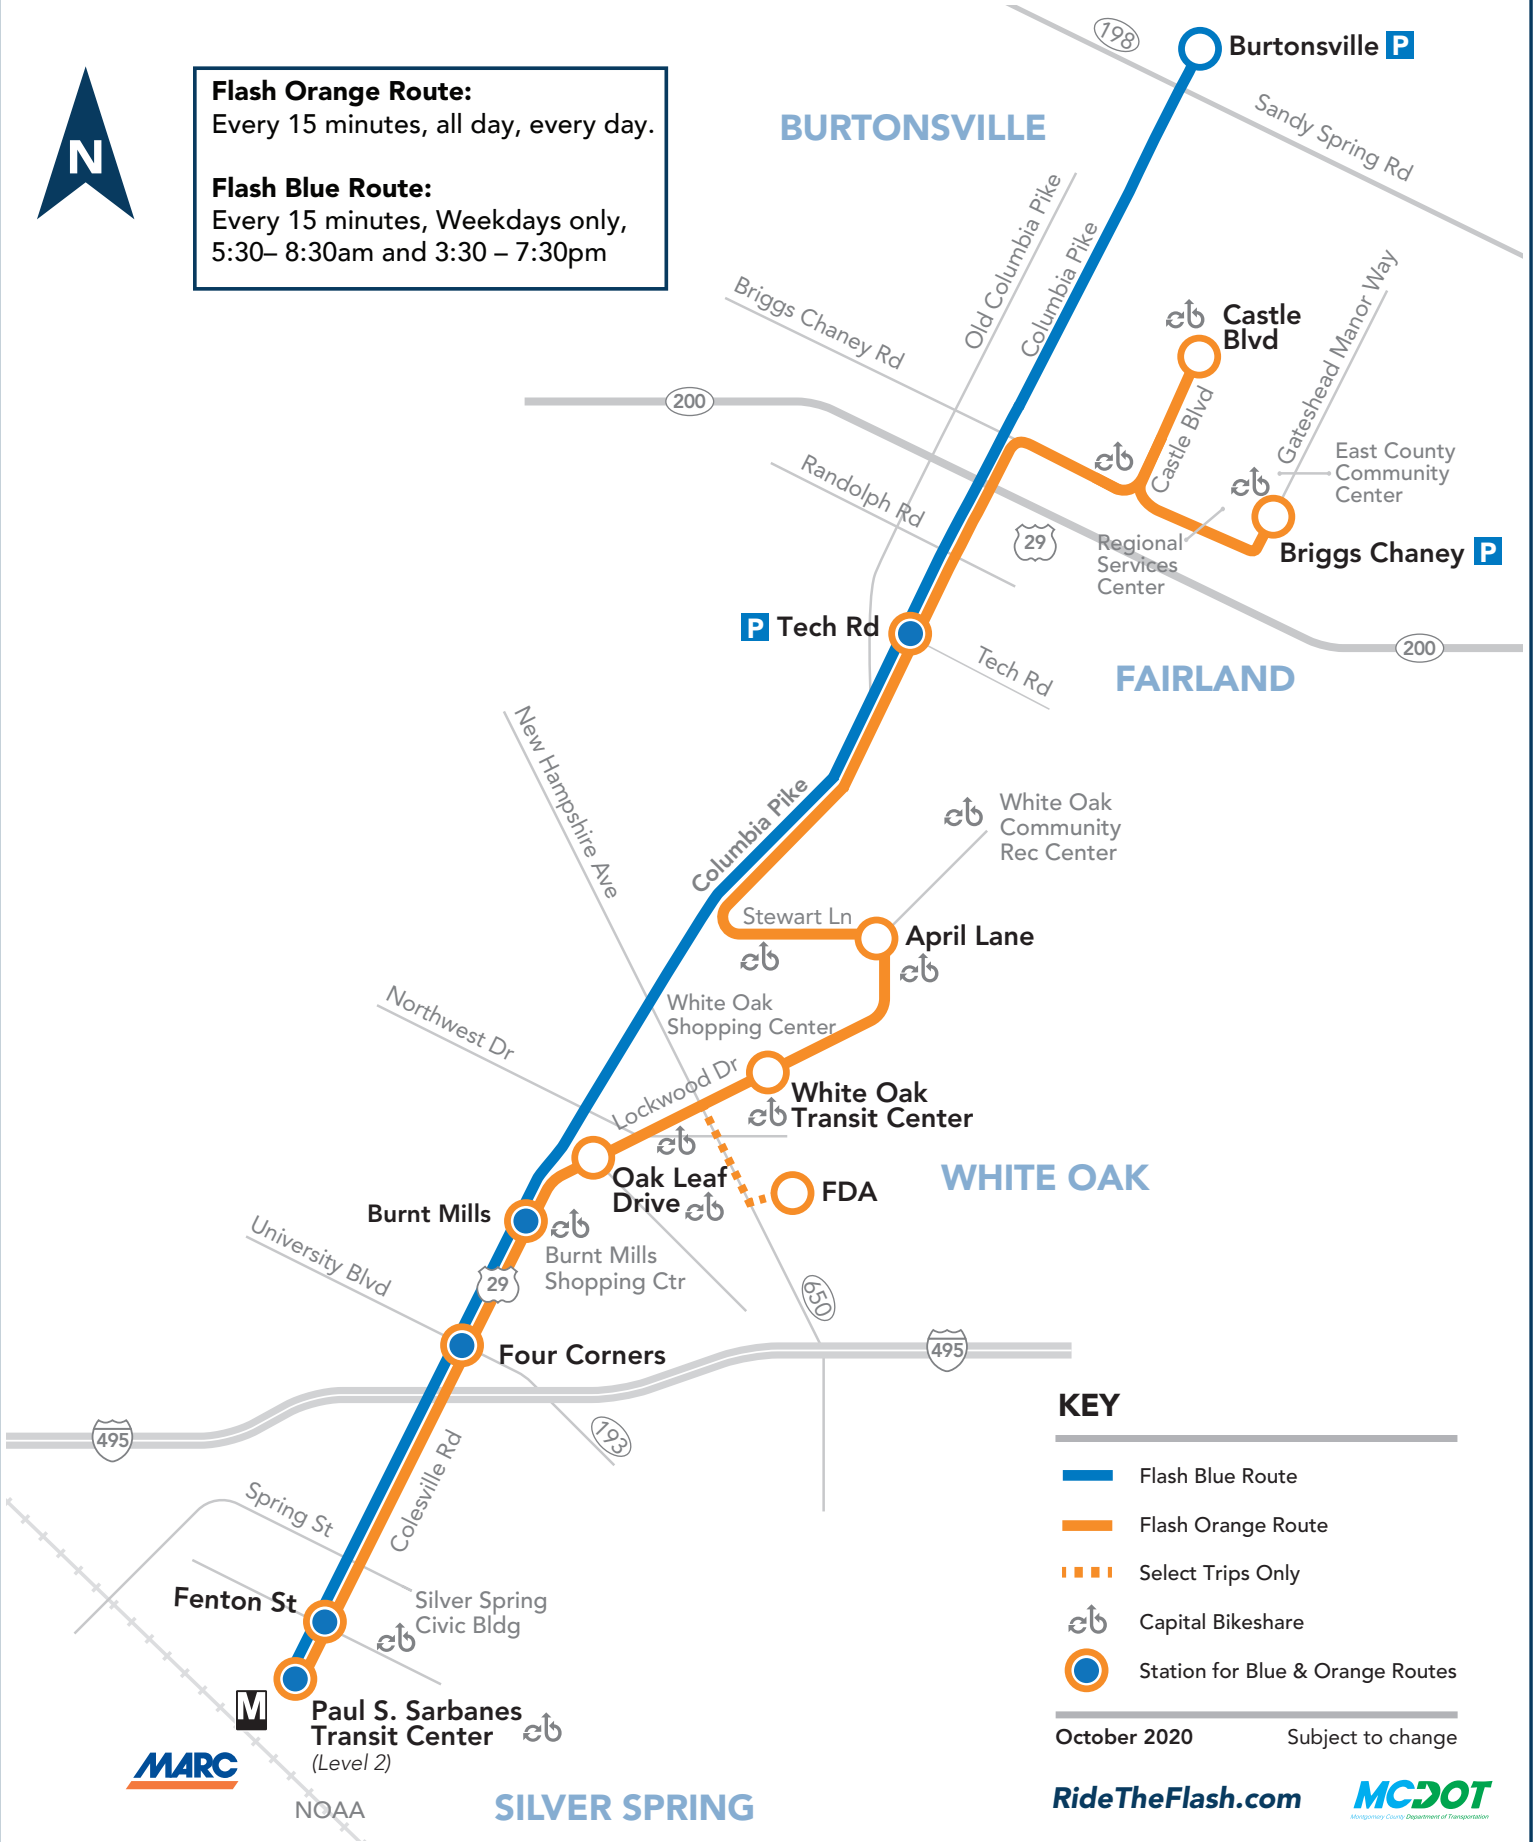

FLASH

Silver Spring Transit Center • Fenton St • Four Corners
 Burnt Mills • Oak Leaf Dr • FDA • White Oak Transit Center
 April Ln • Tech Rd • Briggs Chaney • Castle Blvd • Burtonsville

Flash Orange Route:
 Every 15 minutes, all day, every day.

Flash Blue Route:
 Every 15 minutes, Weekdays only,
 5:30– 8:30am and 3:30 – 7:30pm

KEY

- Flash Blue Route
- Flash Orange Route
- - - Select Trips Only
- eb Capital Bikeshare
- Station for Blue & Orange Routes

October 2020 Subject to change

RideTheFlash.com

NOAA

SILVER SPRING