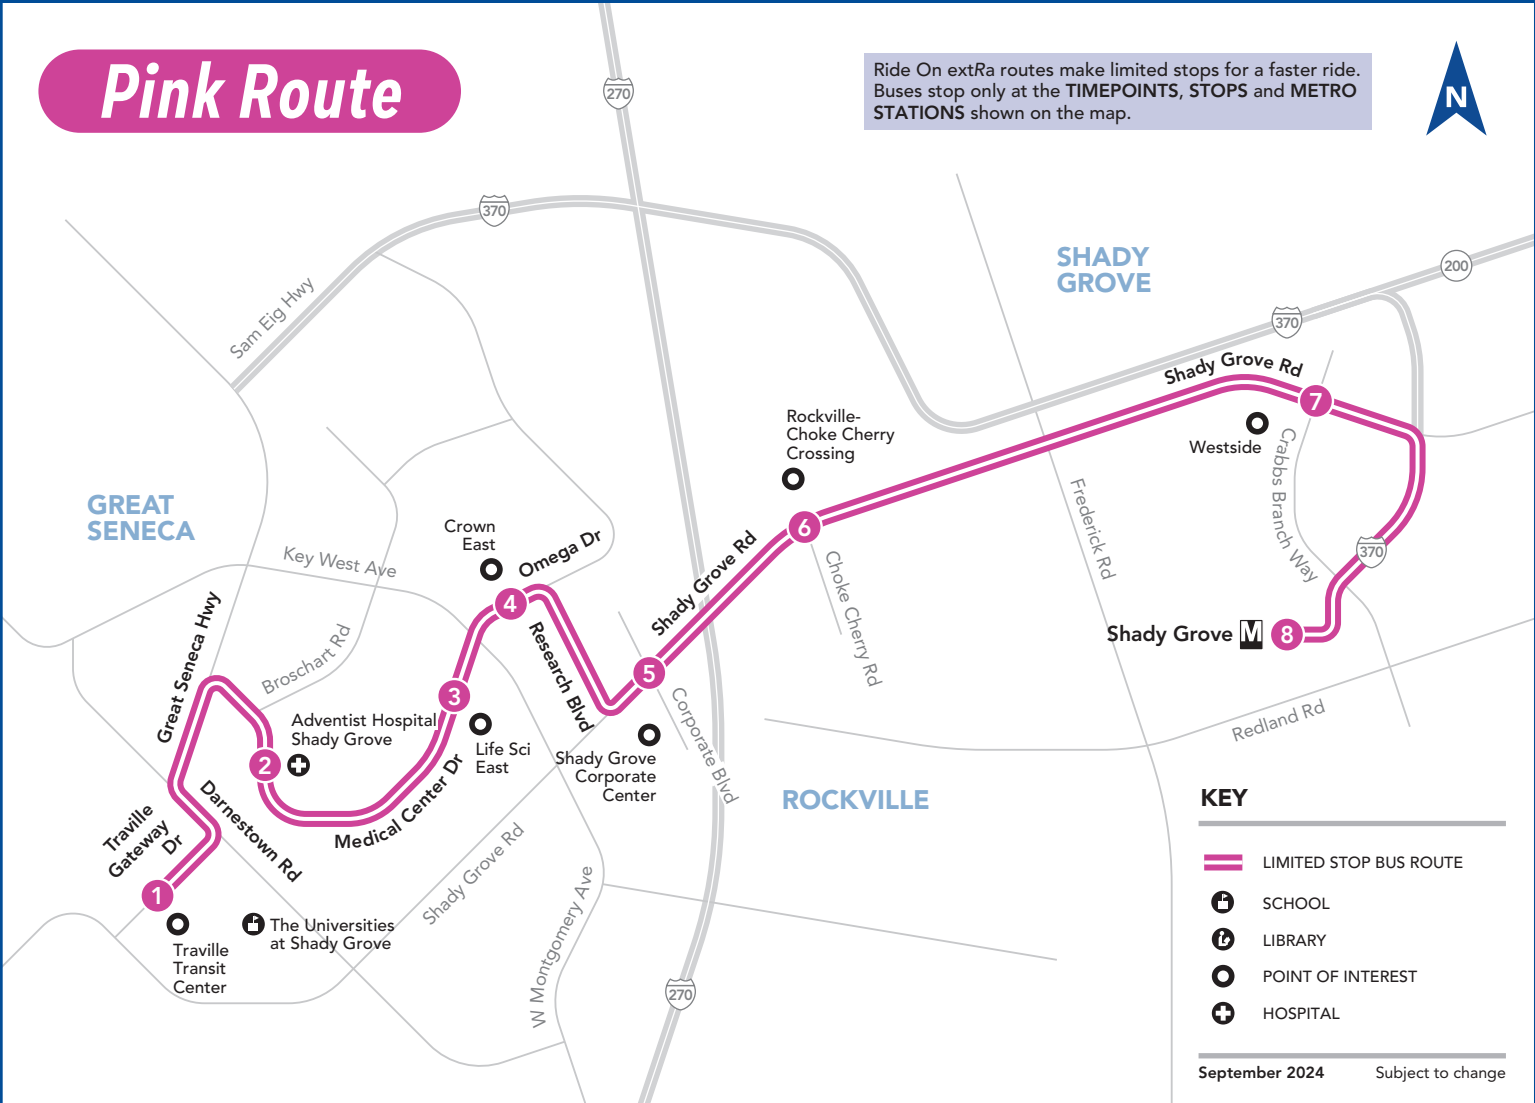

Traville Transit Center – Adventist Hospital Shady Grove –  
 Shady Grove Corporate Center – Shady Grove **M**

**Pink Route**

Ride On extRa routes make limited stops for a faster ride. Buses stop only at the TIMEPOINTS, STOPS and METRO STATIONS shown on the map.

- KEY**
- LIMITED STOP BUS ROUTE
  - SCHOOL
  - LIBRARY
  - POINT OF INTEREST
  - HOSPITAL