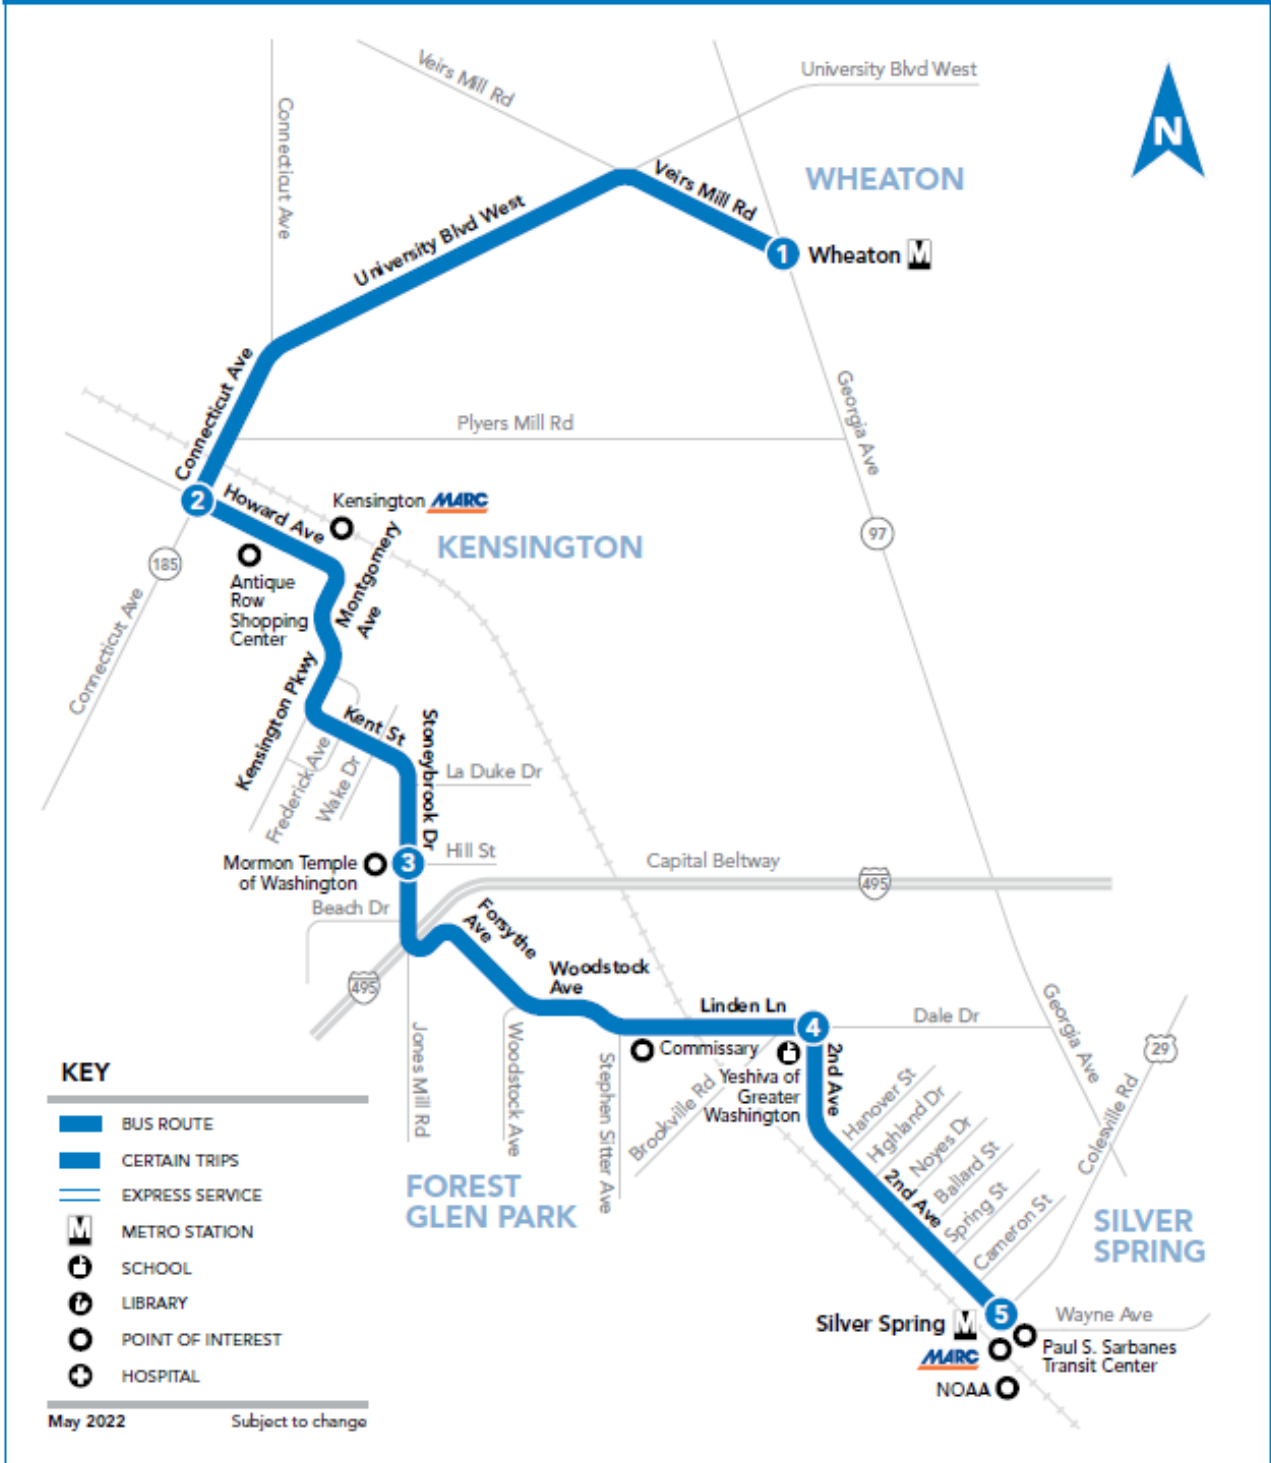

4

Wheaton M – Kensington – Linden Lane – Paul S. Sarbanes Transit Center (Silver Spring M)

KEY

- BUS ROUTE
- CERTAIN TRIPS
- EXPRESS SERVICE
- METRO STATION
- SCHOOL
- LIBRARY
- POINT OF INTEREST
- HOSPITAL