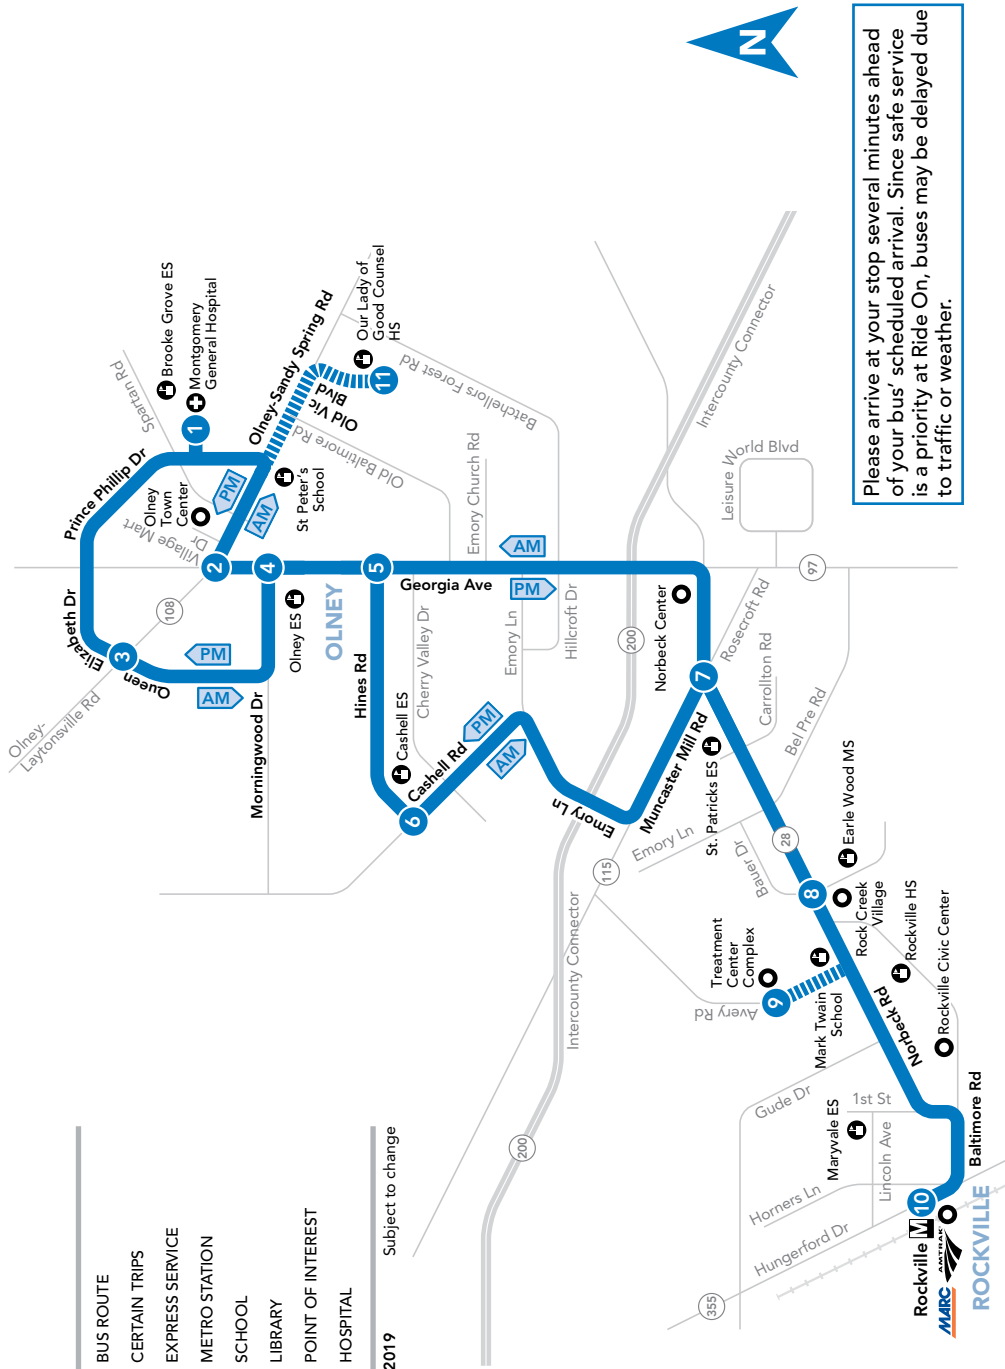

### KEY

- BUS ROUTE
- CERTAIN TRIPS
- EXPRESS SERVICE
- METRO STATION
- SCHOOL
- LIBRARY
- POINT OF INTEREST
- HOSPITAL

January 2019 Subject to change

Please arrive at your stop several minutes ahead of your bus' scheduled arrival. Since safe service is a priority at Ride On, buses may be delayed due to traffic or weather.