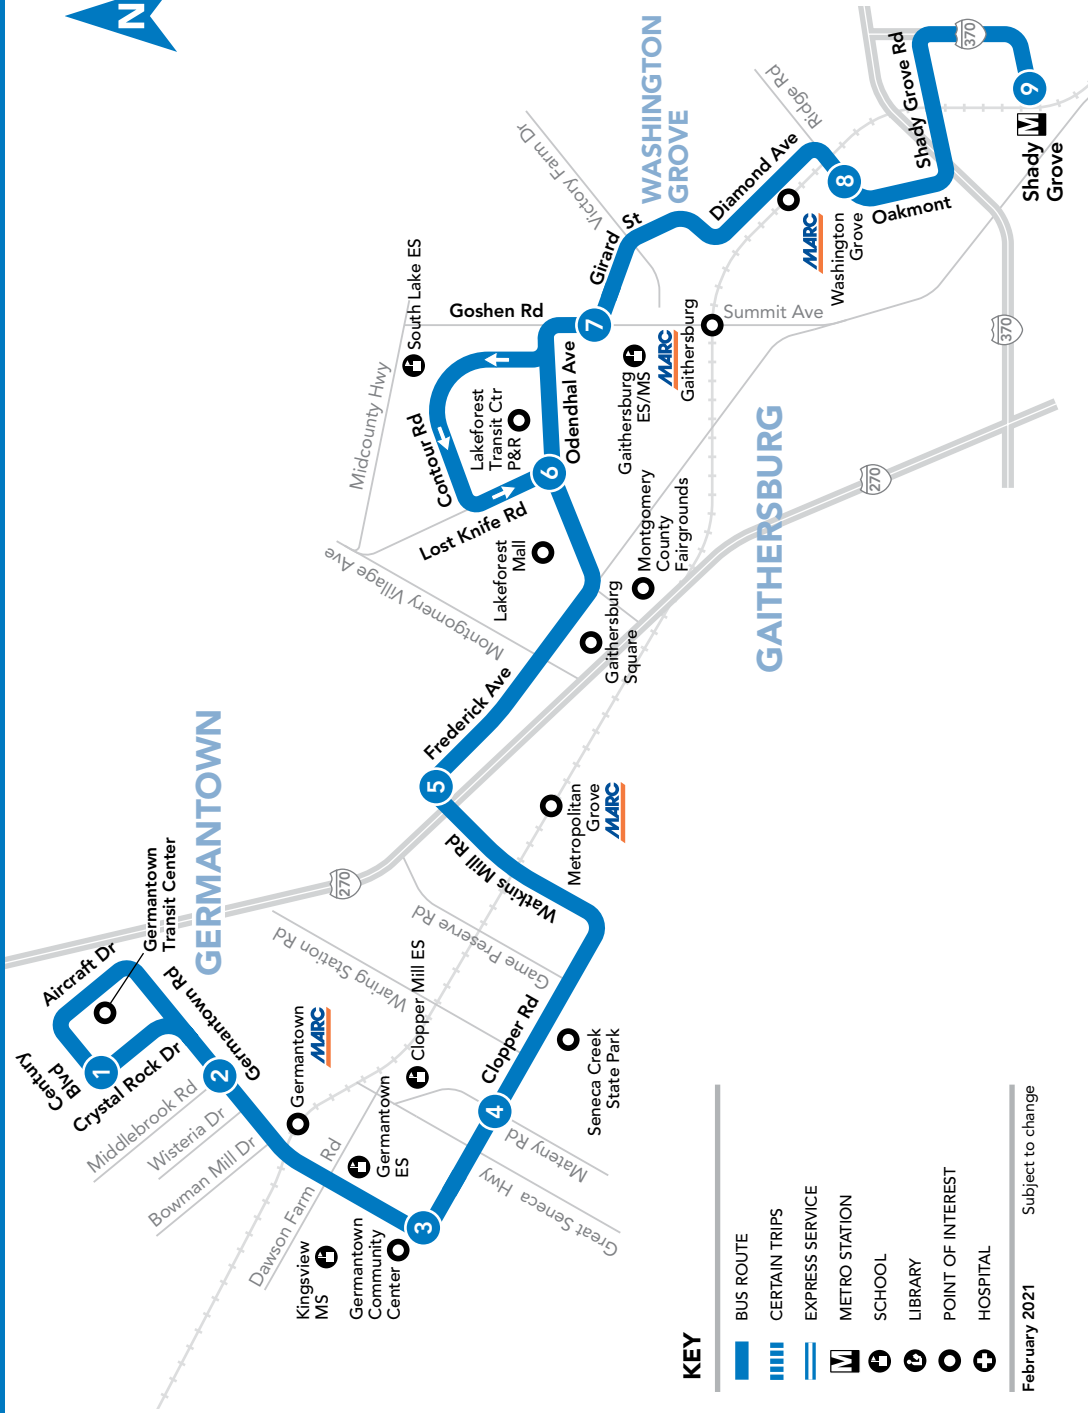

# 61

Germantown Transit Center (GTC) – Clopper Rd (MD 117) –  
 Watkins Mill Rd – Lakeforest Transit Center – Girard St –  
 Washington Grove – Shady Grove 

- KEY**
-  BUS ROUTE
  -  CERTAIN TRIPS
  -  EXPRESS SERVICE
  -  METRO STATION
  -  SCHOOL
  -  LIBRARY
  -  POINT OF INTEREST
  -  HOSPITAL