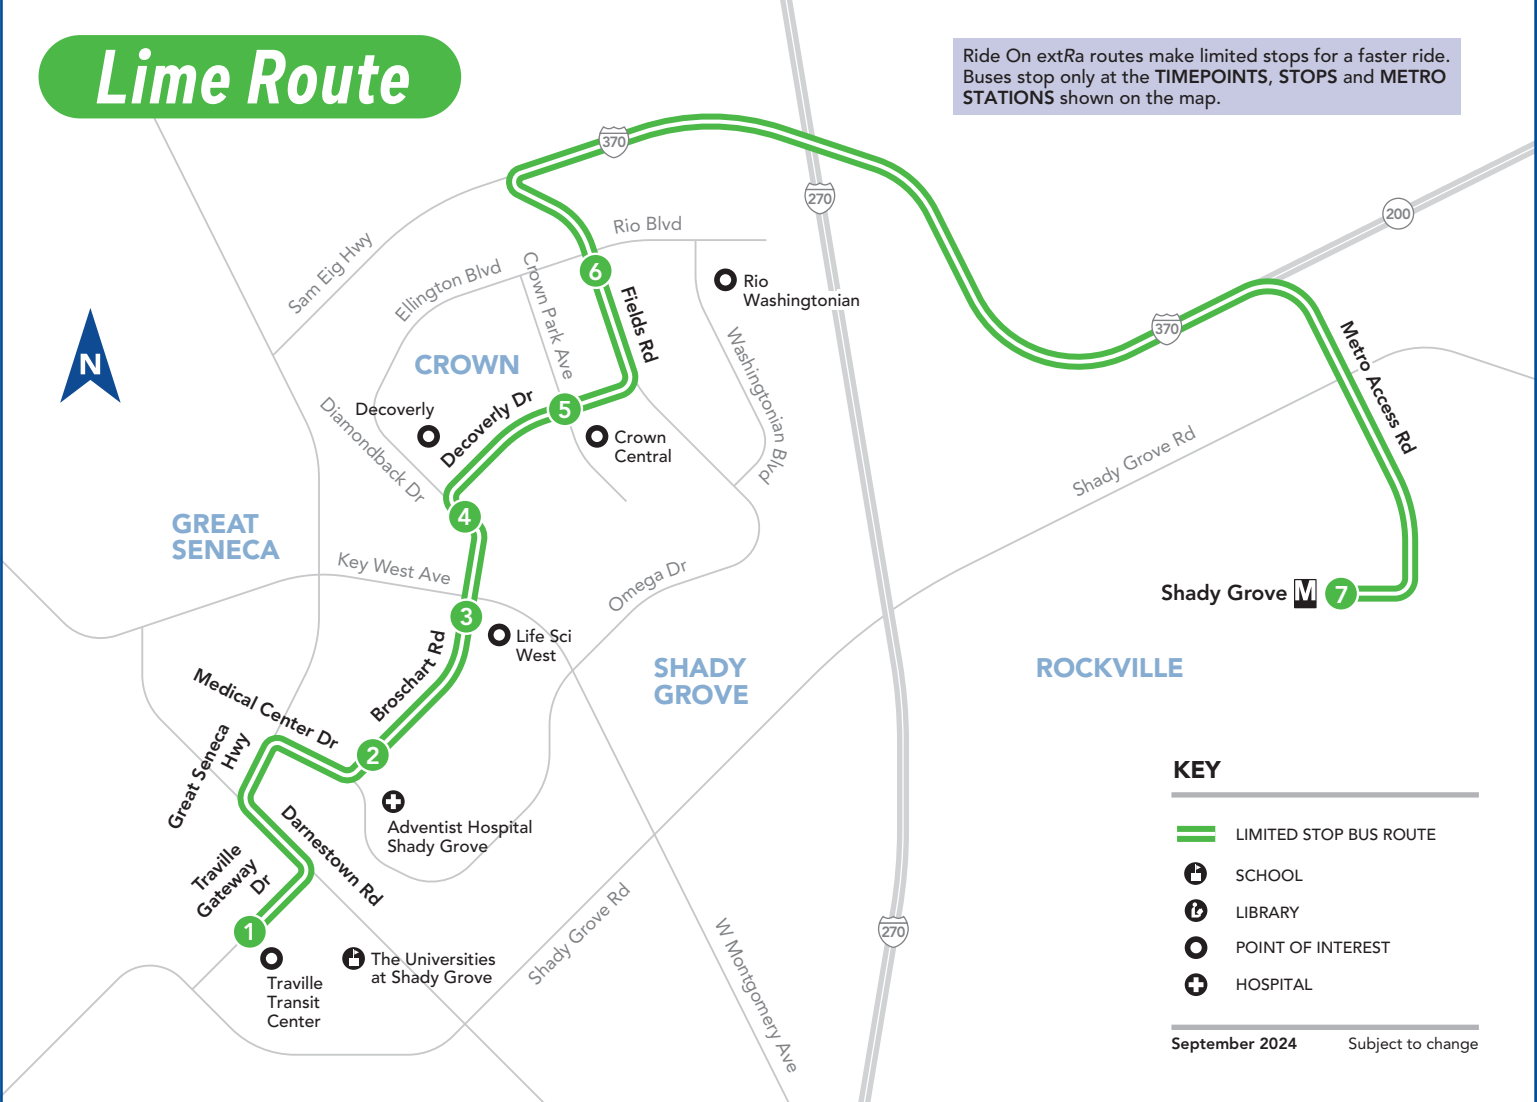

Lime Route

Ride On extRa routes make limited stops for a faster ride. Buses stop only at the TIMEPOINTS, STOPS and METRO STATIONS shown on the map.

KEY

- LIMITED STOP BUS ROUTE
- SCHOOL
- LIBRARY
- POINT OF INTEREST
- HOSPITAL