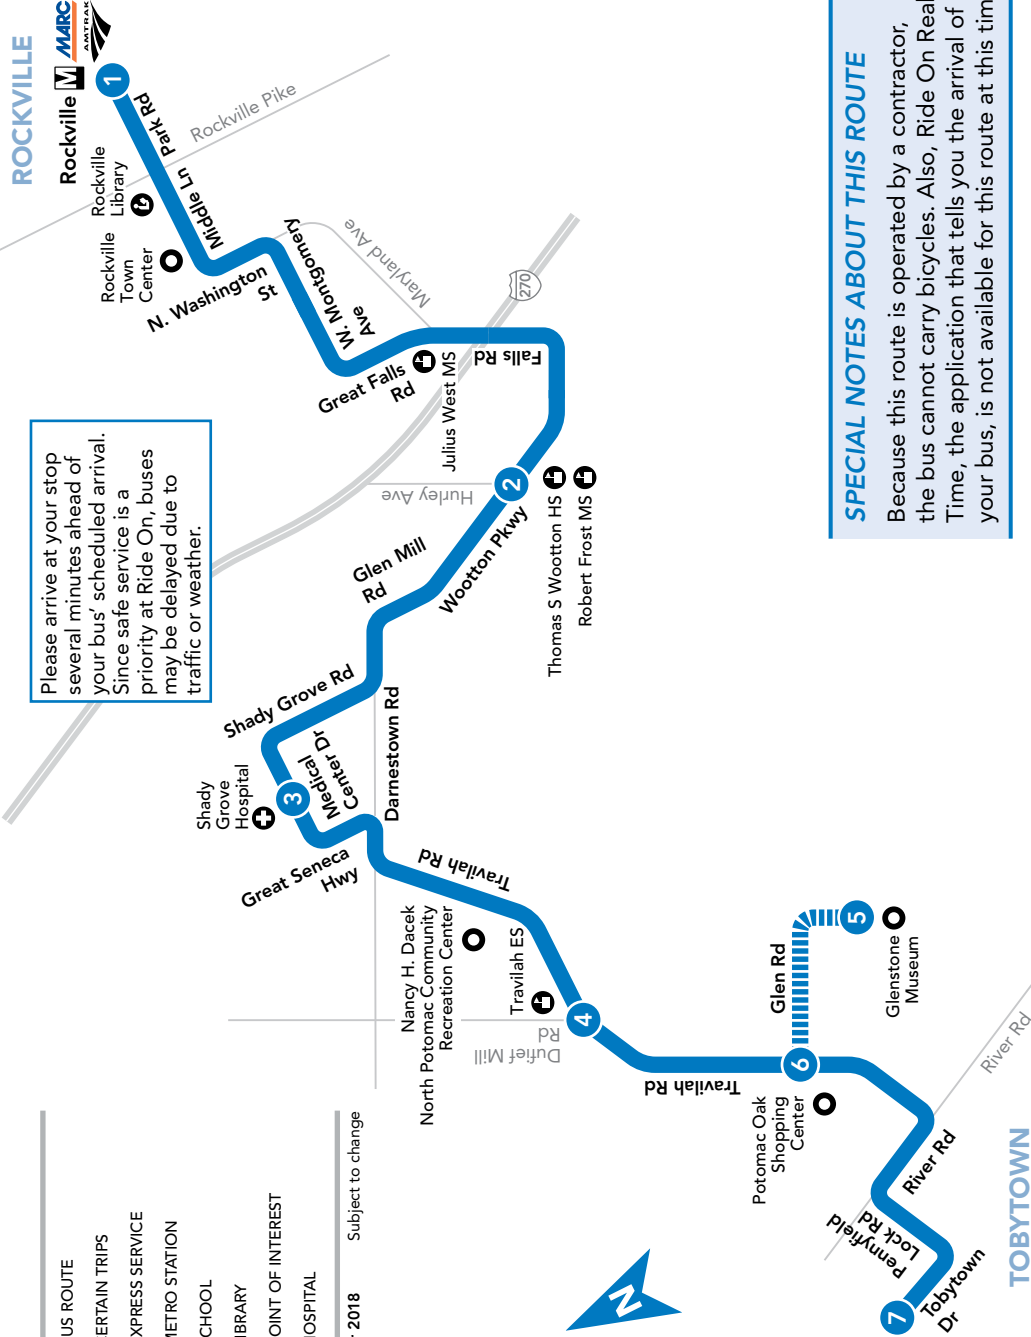

## KEY

-  BUS ROUTE
-  CERTAIN TRIPS
-  EXPRESS SERVICE
-  METRO STATION
-  SCHOOL
-  LIBRARY
-  POINT OF INTEREST
-  HOSPITAL

September 2018 Subject to change

Please arrive at your stop several minutes ahead of your bus' scheduled arrival. Since safe service is a priority at Ride On, buses may be delayed due to traffic or weather.

## SPECIAL NOTES ABOUT THIS ROUTE

Because this route is operated by a contractor, the bus cannot carry bicycles. Also, Ride On Real Time, the application that tells you the arrival of your bus, is not available for this route at this time.