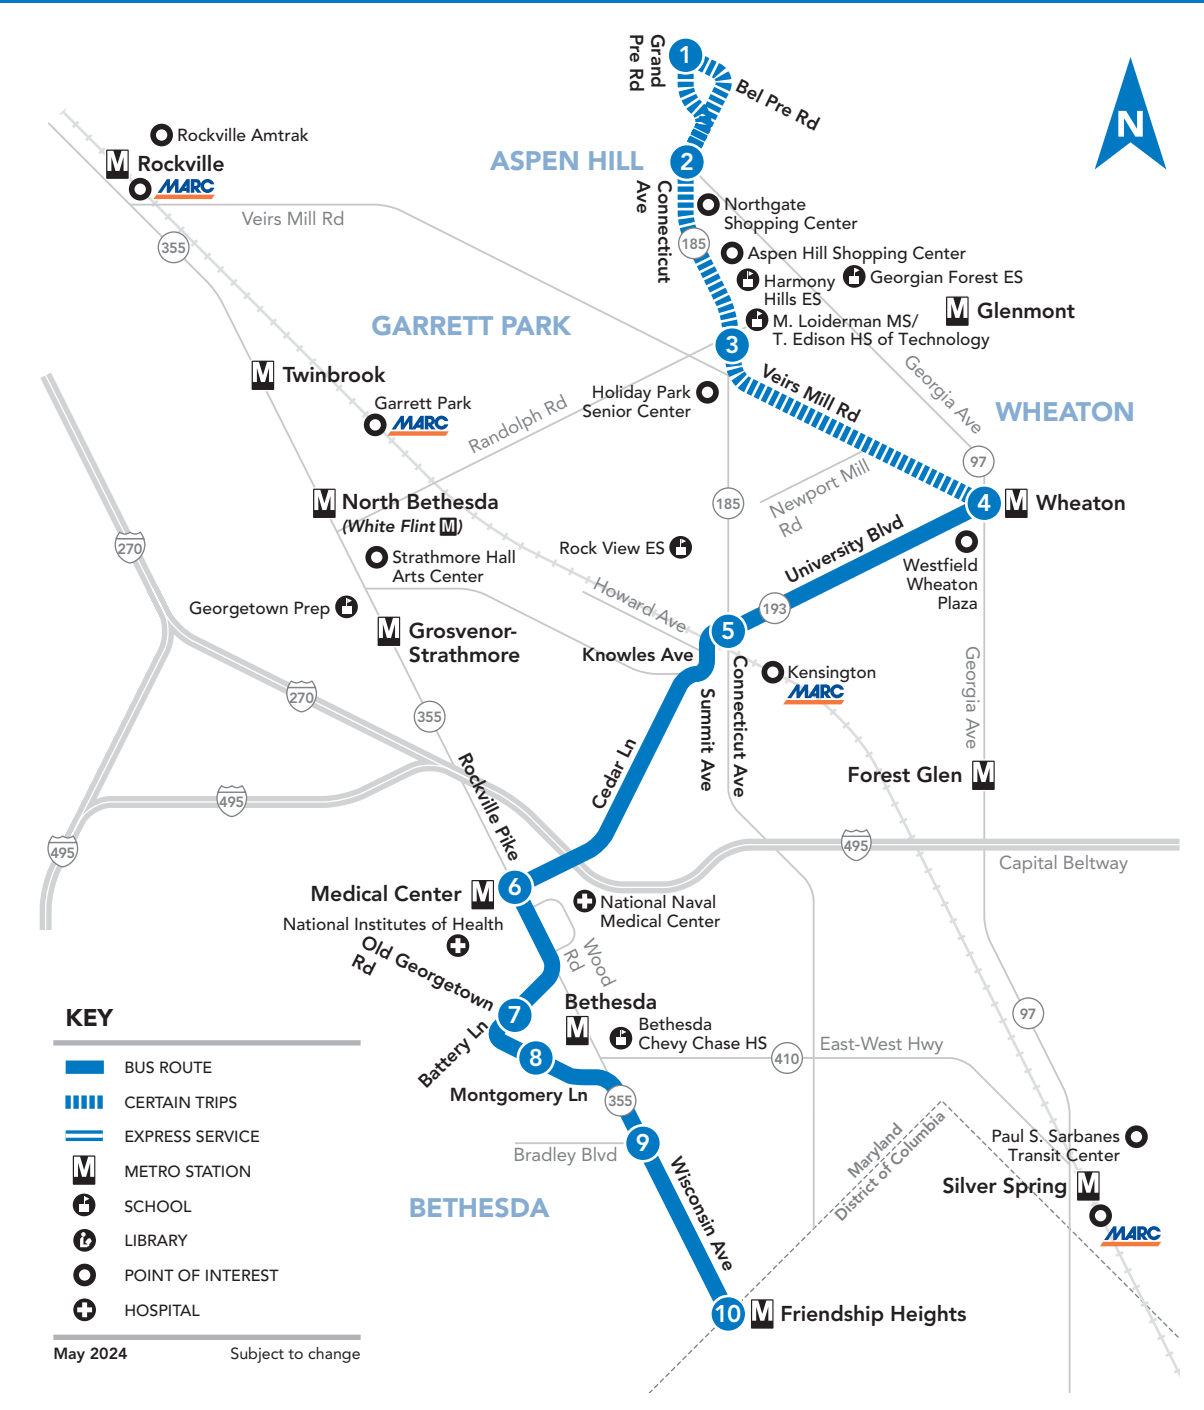

34

Aspen Hill (Designated Trips) - Wheaton M - Kensington - Medical Center M - Bethesda M - Friendship Heights M

34 To Friendship Heights M

SUNDAY

SEE TIMEPOINT LOCATION ON ROUTE MAP

4	5	6	7	8	9	10
5:50	5:57	6:04	6:07	6:11	6:17	6:21
6:35	6:42	6:49	6:52	6:56	7:02	7:06
7:20	7:28	7:35	7:38	7:43	7:50	7:54
8:05	8:13	8:20	8:23	8:28	8:35	8:39
8:45	8:53	9:00	9:03	9:08	9:15	9:19
9:20	9:28	9:35	9:38	9:43	9:50	9:54
9:55	10:03	10:10	10:13	10:18	10:25	10:29
10:30	10:38	10:45	10:48	10:53	11:00	11:04
11:05	11:13	11:20	11:23	11:28	11:35	11:39
11:40	11:48	11:55	11:58	12:03	12:10	12:14
12:15	12:23	12:30	12:33	12:38	12:45	12:49
12:50	12:58	1:05	1:08	1:13	1:20	1:24
1:25	1:35	1:43	1:47	1:52	2:00	2:04
2:00	2:10	2:18	2:22	2:27	2:35	2:39
2:35	2:45	2:53	2:57	3:02	3:10	3:14
3:10	3:20	3:28	3:32	3:37	3:45	3:49
3:45	3:55	4:03	4:07	4:12	4:20	4:24
4:20	4:30	4:38	4:42	4:47	4:55	4:59
4:55	5:05	5:13	5:17	5:22	5:30	5:34
5:30	5:40	5:48	5:52	5:57	6:05	6:09
6:05	6:14	6:21	6:24	6:28	6:35	6:39
6:45	6:54	7:01	7:04	7:08	7:15	7:19
7:30	7:39	7:46	7:49	7:53	8:00	8:04
8:15	8:22	8:29	8:32	8:36	8:42	8:46
9:00	9:07	9:14	9:17	9:21	9:27	9:31
9:45	9:52	9:59	10:02	10:06	10:12	10:16
10:30	10:37	10:44	10:47	10:51	10:57	11:01
11:15	11:22	11:29	11:32	11:36	11:42	11:46
12:00	12:07	12:14	12:17	12:21	12:27	12:31

NOTES:

AM	PM

34 To Wheaton M

SUNDAY

SEE TIMEPOINT LOCATION ON ROUTE MAP

10	9	8	7	6	5	4
5:50	5:53	5:58	6:02	6:08	6:16	6:20
6:35	6:39	6:44	6:49	6:55	7:03	7:08
7:20	7:24	7:29	7:34	7:40	7:48	7:53
8:05	8:09	8:14	8:19	8:25	8:33	8:38
8:50	8:54	8:59	9:04	9:10	9:18	9:23
9:35	9:39	9:45	9:51	9:58	10:07	10:13
10:15	10:19	10:25	10:31	10:38	10:47	10:53
10:55	10:59	11:05	11:11	11:18	11:27	11:33
11:30	11:34	11:40	11:45	11:52	12:01	12:06
12:05	12:09	12:15	12:20	12:27	12:36	12:41
12:40	12:44	12:50	12:55	1:02	1:11	1:16
1:15	1:19	1:25	1:30	1:37	1:46	1:51
1:50	1:54	2:00	2:05	2:12	2:21	2:26
2:25	2:29	2:35	2:40	2:47	2:56	3:01
3:00	3:04	3:10	3:15	3:22	3:31	3:36
3:35	3:39	3:45	3:50	3:57	4:06	4:11
4:10	4:14	4:20	4:25	4:32	4:41	4:46
4:45	4:49	4:55	5:00	5:07	5:16	5:21
5:20	5:23	5:28	5:32	5:38	5:46	5:50
5:55	5:58	6:03	6:07	6:13	6:21	6:25
6:35	6:38	6:43	6:47	6:53	7:01	7:05
7:20	7:23	7:28	7:32	7:38	7:46	7:50
8:05	8:09	8:13	8:17	8:23	8:31	8:40
8:50	8:54	8:58	9:02	9:08	9:16	9:25
9:35	9:39	9:43	9:47	9:53	10:01	10:10
10:20	10:24	10:28	10:32	10:38	10:46	10:55
11:05	11:09	11:13	11:17	11:23	11:31	11:40
11:50	11:54	11:58	12:02	12:08	12:16	12:25
12:35	12:39	12:43	12:47	12:53	1:01	1:10

NOTES:

AM	PM

FARES

Effective August 2022