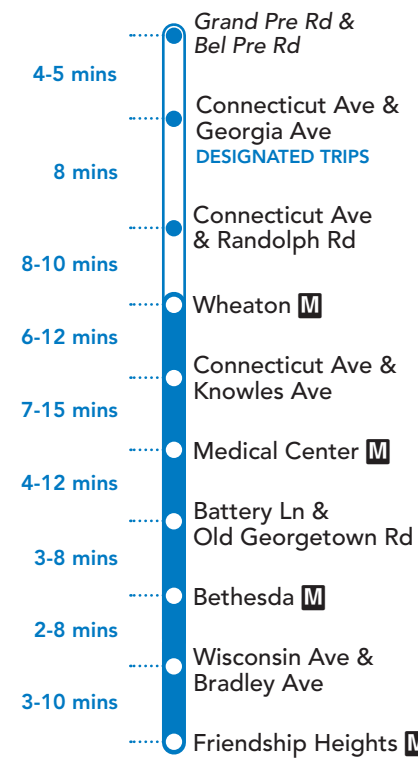

YouTube youtube.com/RideOnMCT Instagram instagram.com/RideOnMCT

Thank You for Riding with Us!

Printed on recycled paper with soy-based ink

EFFECTIVE: MAY 5, 2024

34

Approximate travel time between stops

SERVICE DAYS