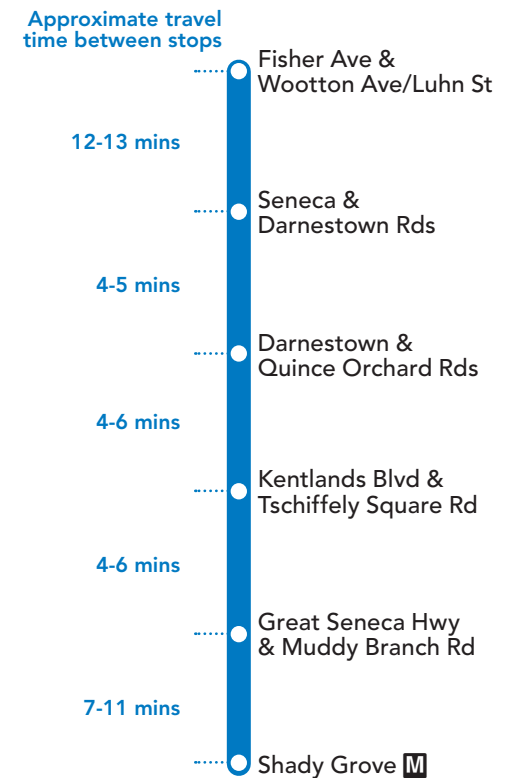

76 To Shady Grove M

MONDAY THROUGH FRIDAY

SEE TIMEPOINT LOCATION ON ROUTE MAP

Willard Rd & Wootton Ave
Wootton Ave & Fisher Ave
Seneca & Darnestown Rds
Darnestown & Quince Orchard Rds
Kentlands Blvd & Tschiffely Square Rd
Great Seneca Hwy & Muddy Branch Rd
Shady Grove M

NOTES: AM PM

76 To Poolesville/Kentlands/QOHS

MONDAY THROUGH FRIDAY

SEE TIMEPOINT LOCATION ON ROUTE MAP

Shady Grove M
Great Seneca Hwy & Muddy Branch Rd
Kentlands Blvd & Tschiffely Square Rd
Darnestown Rd & Orchard Dr
Darnestown & Quince Orchard Rds
Seneca & Darnestown Rds
Fisher Ave & Luhn St
Willard Rd & Wootton Ave

NOTES: AM PM

76 To Shady Grove M

SATURDAY

SEE TIMEPOINT LOCATION ON ROUTE MAP

Darnestown & Quince Orchard Rds
Kentlands Blvd & Tschiffely Square Rd
Great Seneca Hwy & Muddy Branch Rd
Shady Grove M

| 4 | 5 | 6 | 7 |
|--------------|--------------|--------------|--------------|
| 7:00 | 7:04 | 7:10 | 7:18 |
| 7:45 | 7:49 | 7:55 | 8:03 |
| 8:30 | 8:34 | 8:40 | 8:48 |
| 9:17 | 9:22 | 9:28 | 9:37 |
| 10:02 | 10:07 | 10:13 | 10:22 |
| 10:47 | 10:52 | 10:58 | 11:07 |
| 11:32 | 11:37 | 11:43 | 11:52 |
| 12:17 | 12:22 | 12:28 | 12:37 |
| 1:02 | 1:07 | 1:13 | 1:22 |
| 1:47 | 1:52 | 1:58 | 2:07 |
| 2:32 | 2:37 | 2:43 | 2:52 |
| 3:17 | 3:22 | 3:28 | 3:37 |
| 4:02 | 4:07 | 4:13 | 4:22 |
| 4:47 | 4:52 | 4:58 | 5:07 |
| 5:32 | 5:37 | 5:43 | 5:51 |
| 6:17 | 6:22 | 6:28 | 6:36 |
| 7:02 | 7:07 | 7:13 | 7:21 |
| 7:50 | 7:55 | 8:01 | 8:09 |

YouTube youtube.com/RideOnMCT **Instagram** instagram.com/RideOnMCT

Thank You for Riding with Us!

Printed on recycled paper with soy-based ink

EFFECTIVE: MAY 5, 2024

76

SERVICE DAYS
MONDAY - SATURDAY

Ride On
Montgomery County Transit