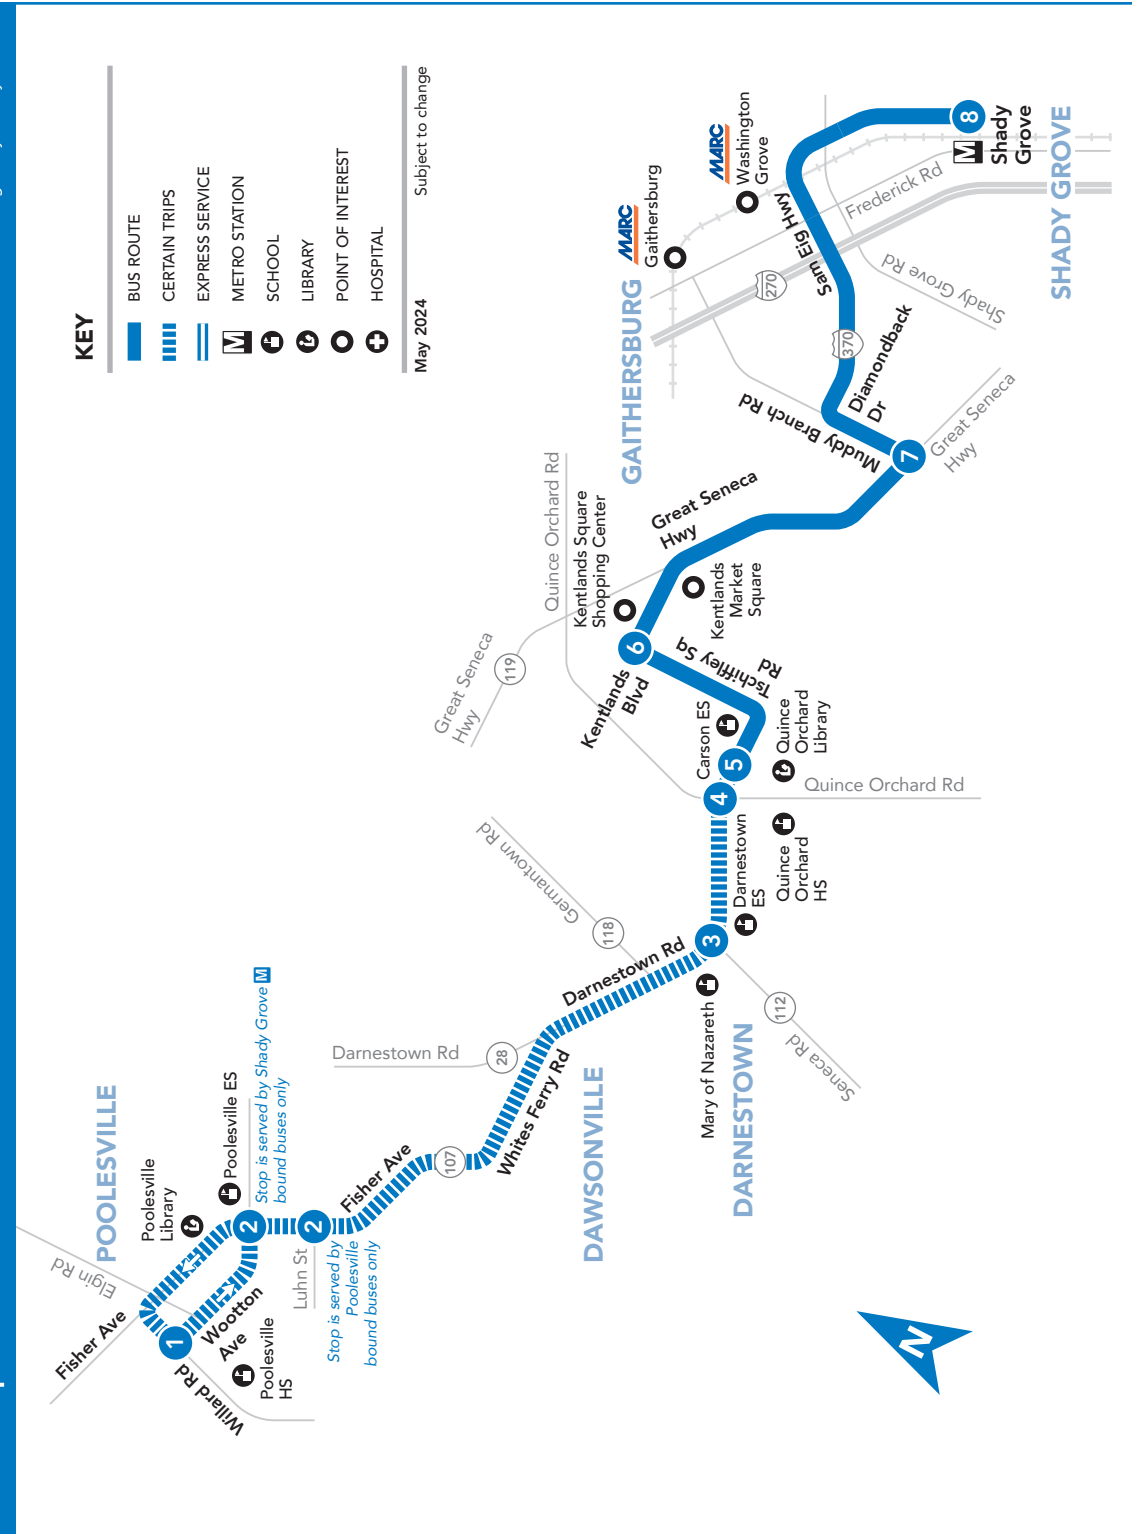

76 To Shady Grove M

MONDAY THROUGH FRIDAY

SEE TIMEPOINT LOCATION ON ROUTE MAP

Willard Rd & Wootton Ave
Wootton Ave & Fisher Ave
Seneca & Darnestown Rds
Darnestown & Quince Orchard Rds
Kentlands Blvd & Tschiffely Square Rd
Great Seneca Hwy & Muddy Branch Rd
Shady Grove M

HOW TO READ A TIMETABLE

- Find the schedule for the day of the week and the direction you wish to ride.
- Find the timepoints closest to your origin and destination. The timepoints are shown on the route map and indicate the time the bus is scheduled to be at the particular location. Your nearest bus stop may be between timepoints.
- Read down the column to see the times when a trip will be at the given timepoint. Read the times across to the right to see when the trip reaches other timepoints. If no time is shown, that trip does not serve that timepoint.

76

Poolesville – Wootton Ave – Whites Ferry Rd – Darnestown Rd – Kentlands Blvd – Sam Eig Hwy – Shady Grove M

Ride On

Montgomery County Transit

FARES

Effective August 2022

| | |
|---|---------------|
| Regular Fare, Token, or SmarTrip® | \$1.00 |
| Transfer from MetroRail to Ride On buses | \$1.00 |
| SmarTrip® Transfer from MetroRail to Metrobus | FREE |
| Ride On Bus-to-Bus Transfer with SmarTrip® | FREE |
| Ride On to Metrobus Transfer with SmarTrip® | \$1.00 |
| Metrobus to Ride On Transfer with SmarTrip® | FREE |
| Seniors age 65 years or older with a Senior SmarTrip® card or valid Medicare Card and Photo ID | FREE |
| Person with disability with Metro Disabled ID Card | |
| Person with disability with Metro Disability ID Card – Attendant Eligible Attendant also rides free. | |
| MetroAccess - Certified Customer with ID MetroAccess - Companion | FREE |
| Children under age 5 | |
| Children 5 to 18 with a Youth Cruiser SmarTrip® Card or student ID Anytime | FREE |