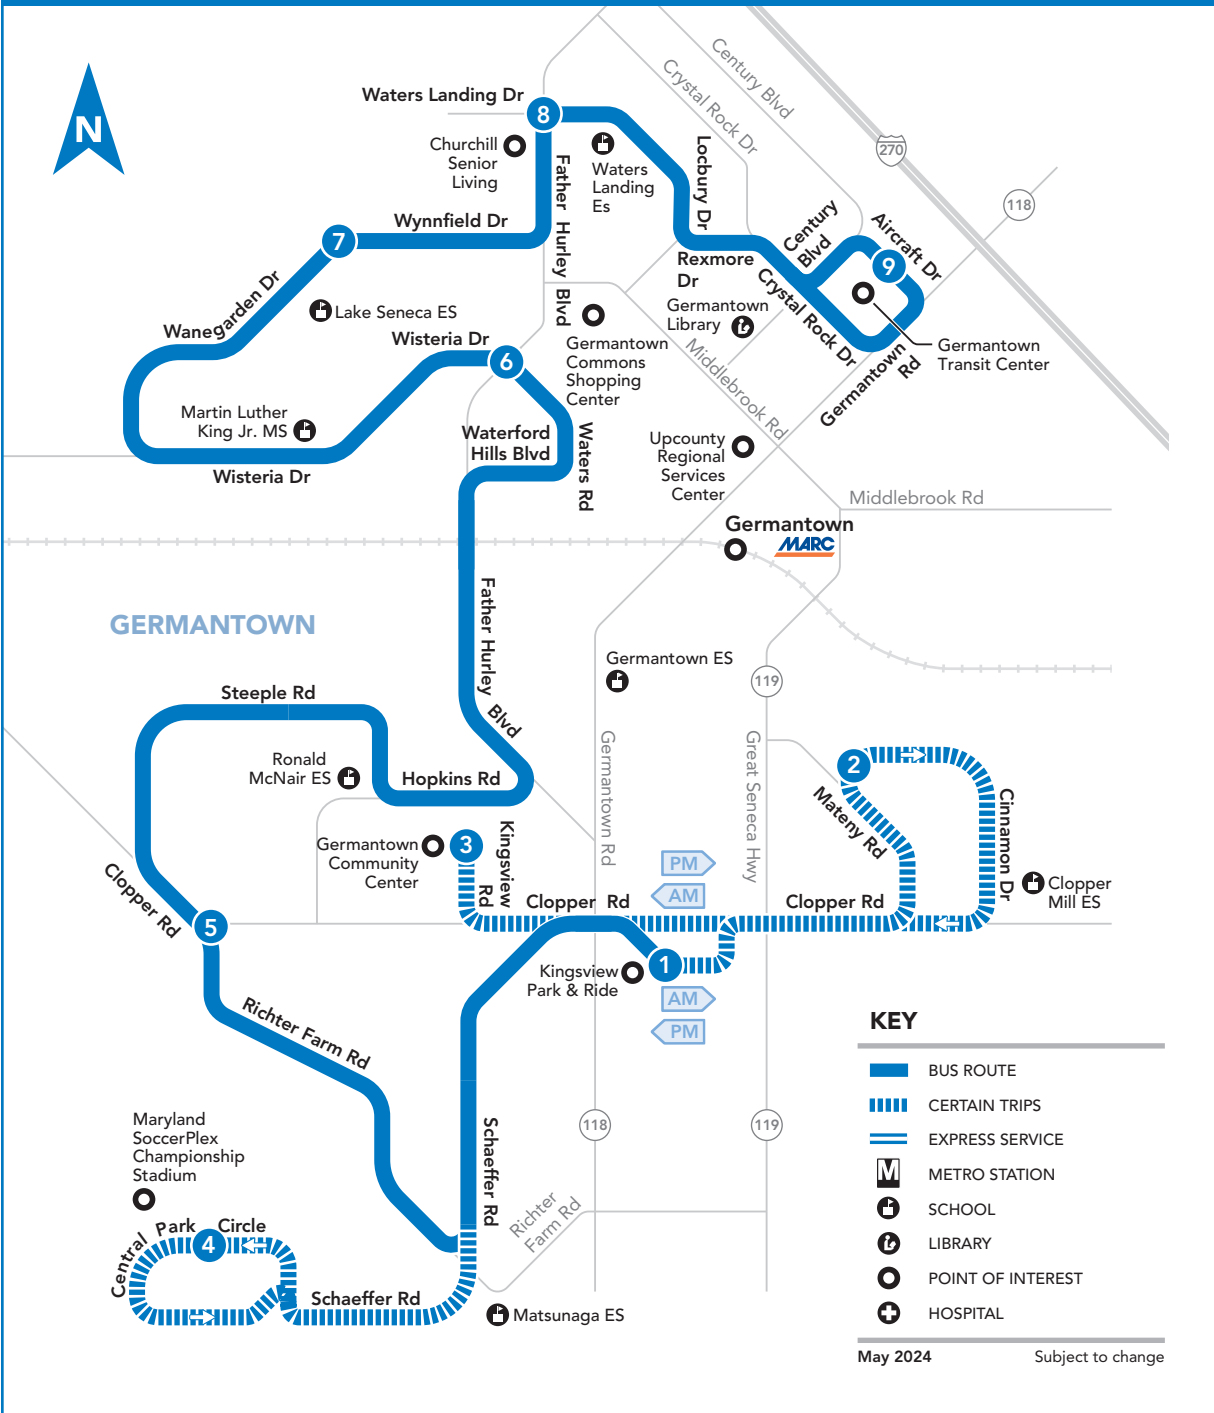

98

Kingsview Park & Ride – SoccerPlex (Saturday) –
Germantown Transit Center (GTC)

May 2024 Subject to change

FARES Effective August 2022

Regular Fare, Token, or SmarTrip®	$1.00
Transfer from MetroRail to Ride On buses	$1.00
SmarTrip® Transfer from MetroRail to Metrobus	FREE
Ride On Bus-to-Bus Transfer with SmarTrip®	FREE
Ride On to Metrobus Transfer with SmarTrip®	$1.00
Metrobus to Ride On Transfer with SmarTrip®	FREE
Seniors age 65 years or older with a Senior SmarTrip® card or valid Medicare Card and Photo ID	FREE
Person with disability with Metro Disabled ID Card	
Person with disability with Metro Disability ID Card – Attendant Eligible Attendant also rides free.	FREE
MetroAccess - Certified Customer with ID MetroAccess - Companion	
Children under age 5	FREE
Children 5 to 18 with a Youth Cruiser SmarTrip® Card or student ID Anytime	

HOW TO READ A TIMETABLE

- Find the schedule for the day of the week and the direction you wish to ride.
- Find the timepoints closest to your origin and destination. The timepoints are shown on the route map and indicate the time the bus is scheduled to be at the particular location. Your nearest bus stop may be between timepoints.
- Read down the column to see the times when a trip will be at the given timepoint. Read the times across to the right to see when the trip reaches other timepoints. If no time is shown, that trip does not serve that timepoint.

Montgomery County assures that no person shall, on the grounds of race, color, or national origin, as provided by Title VI of the Civil Rights Act of 1964 and the Civil Rights Act of 1987, be excluded from the participation in, be denied the benefits of, or be otherwise subjected to discrimination under any program or activity. For more information or to file a complaint, please contact the Montgomery County Office of Human Rights.

WELCOME TO RIDE ON

RIDE ON is a community bus service operated by the Montgomery County Department of Transportation. RIDE ON operates over 75 routes that serve all 13 Montgomery County Metrorail stations and 7 MARC stations. For detailed information, or to have timetables mailed, call 311. Outside Montgomery County 240-777-0311

Visit our web site at: www.rideonbus.com
Real Time information is available at: www.rideonrealtime.com

Regular Mailing Address:
Montgomery County DOT
Division of Transit Services
101 Monroe Street, 5th
Floor Rockville, MD 20850

For more information, or to request this document in an alternate format or translated into another language, please call 311, or outside Montgomery County 240-777-0311.

Para más información o para pedir este documento en un formato diferente o traducido a otro idioma, por favor, llame al 311 o de fuera del Condado de Montgomery al 240-777-0311.

如需更多信息、需要以其它格式提供本文档或需要将本文档翻译成其它语言、请拨打311。如果您不在蒙哥马利郡、请拨打240-777-0311。

자세한 정보를 원하시거나 본 문서를 다른 형식 또는 다른 언어로의 번역본으로 원하실 경우, 전화번호 311, 또는 몽고메리 카운티 이외의 지역에서는 240-777-0311로 연락하시기 바랍니다.

ለተጨማሪ መረጃ፣ ወይም ይህንን ደብዳቤ ለተለያዩ መልኩ ለመጠየቅ ወይም ወደሌላ ቋንቋ ለማስተርጎም፣ ከባለሙያዎን በ 311 ወይም ከሞንትጎመሪ ካውንቲ ውጪ 240-777-0311 ይደውሉ።