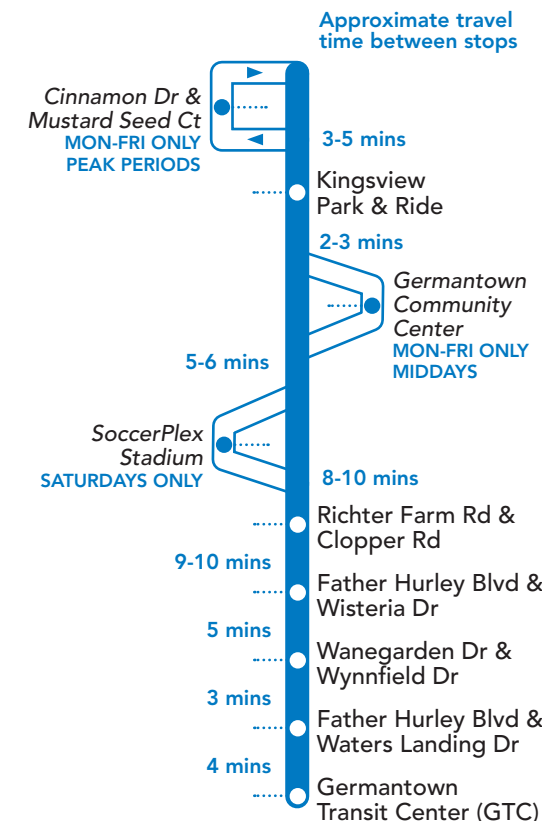

YouTube youtube.com/RideOnMCT Instagram instagram.com/RideOnMCT

Thank You for Riding with Us!

Printed on recycled paper with soy-based ink

EFFECTIVE: MAY 5, 2024

98

SERVICE DAYS

MONDAY – SATURDAY

Telephone 311