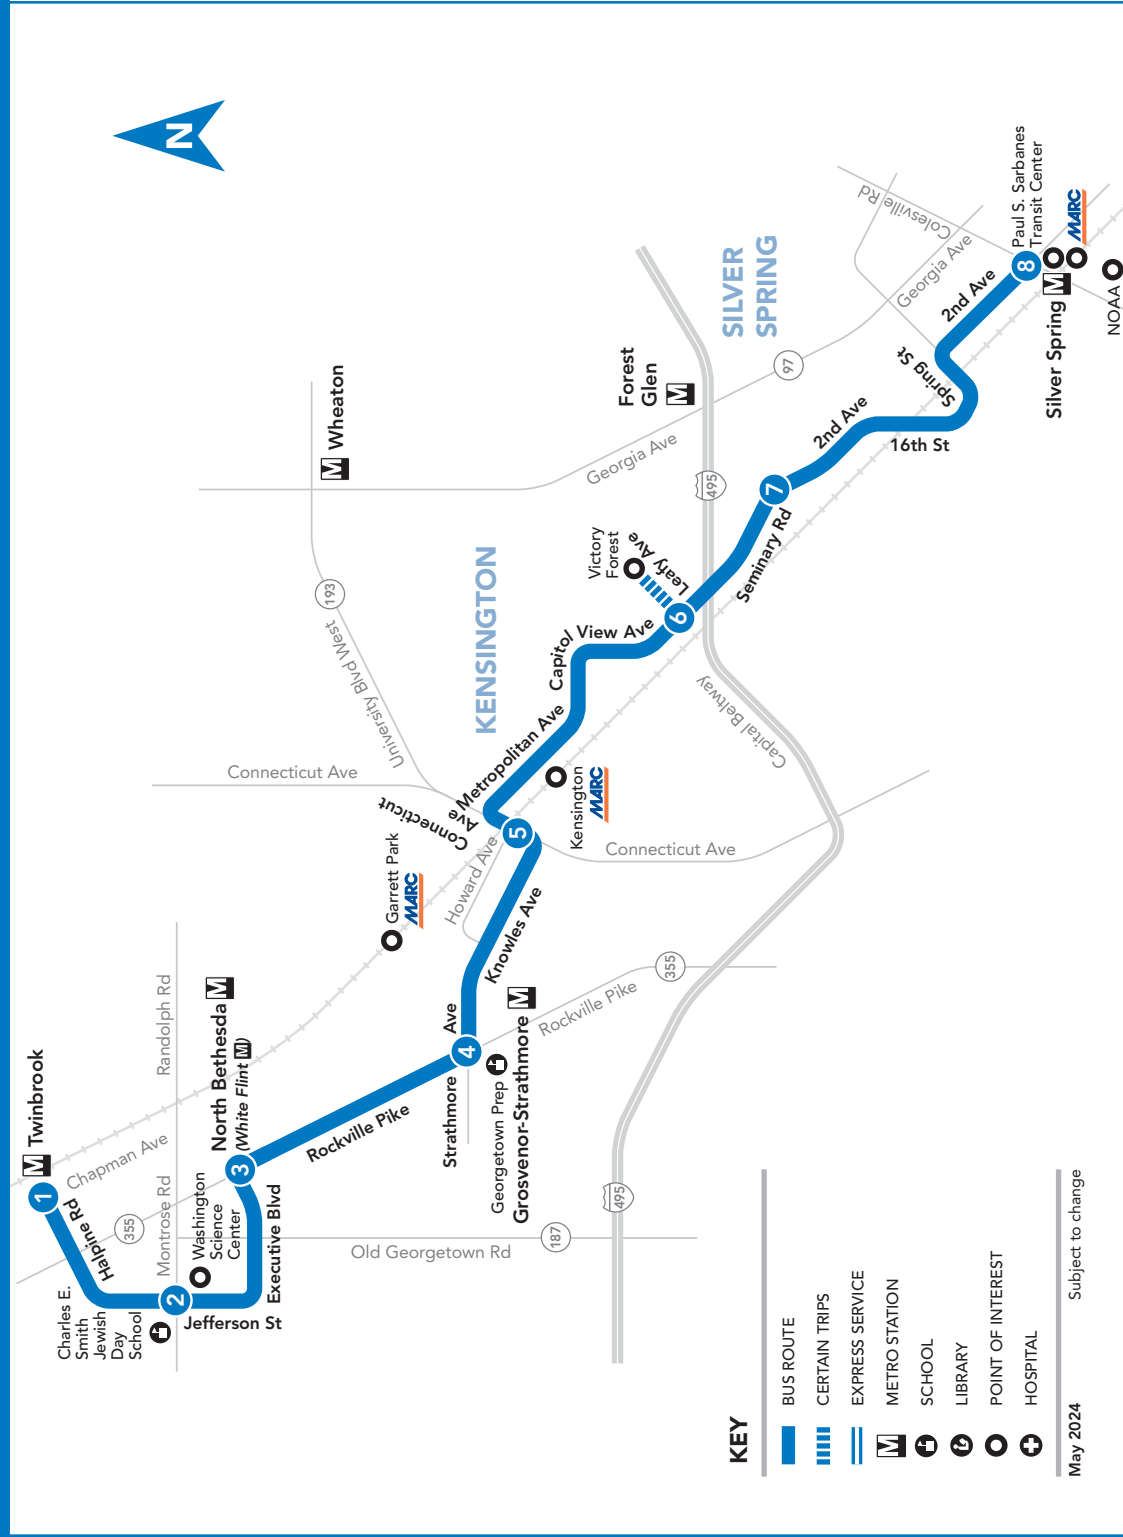

NOTES: • Trip also serves Victory Forest.

5 To Twinbrook M

SEE TIMEPOINT LOCATION ON ROUTE MAP

SUNDAY

	1	2	3	4	5	6	7	8
Twinbrook M	6:07	6:12	6:17	6:22	6:27	6:32	6:37	6:42
Jefferson St & Montrose Rd	7:05	7:10	7:15	7:20	7:25	7:30	7:35	7:40
North Bethesda (White Flint) M	7:45	7:50	7:55	8:00	8:05	8:10	8:15	8:20
Rockville Pike & Strathmore Ave	8:25	8:30	8:35	8:40	8:45	8:50	8:55	9:00
Connecticut & Knowles Aves	9:05	9:10	9:15	9:20	9:25	9:30	9:35	9:40
Capitol View & Leafy Aves	9:45	9:50	9:55	10:00	10:05	10:10	10:15	10:20
Second Ave & Linden Lane	10:25	10:30	10:35	10:40	10:45	10:50	10:55	11:00
Paul S. Sarbanes TC (Silver Spring) M	10:55	11:00	11:05	11:10	11:15	11:20	11:25	11:30
Capitol View & Leafy Aves	11:30	11:35	11:40	11:45	11:50	11:55	12:00	12:05
Second Ave & Linden Lane	12:05	12:10	12:15	12:20	12:25	12:30	12:35	12:40
Paul S. Sarbanes TC (Silver Spring) M	12:40	12:45	12:50	12:55	1:00	1:05	1:10	1:15
Capitol View & Leaf								