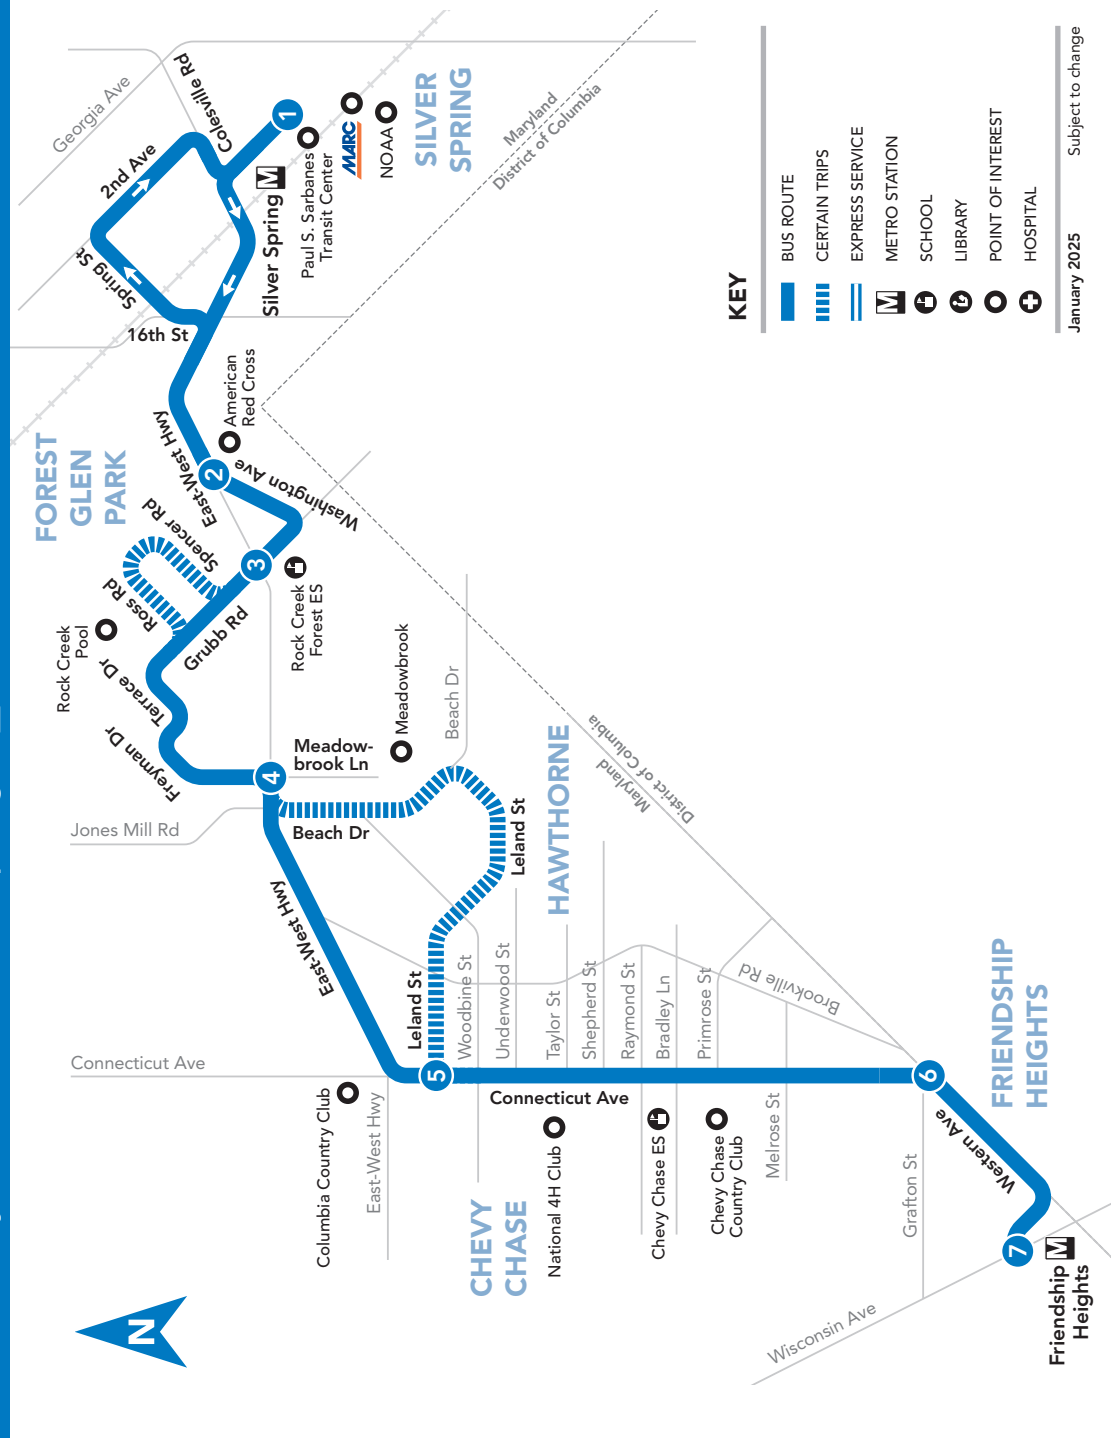

1 To Friendship Heights M

SUNDAY

SEE TIMEPOINT LOCATION ON ROUTE MAP

1	2	3	4	5	6	7
5:25	5:28	5:31	5:34	5:37	5:40	5:44
6:00	6:03	6:06	6:09	6:12	6:15	6:19
6:35	6:38	6:41	6:44	6:47	6:50	6:54
7:10	7:14	7:17	7:20	7:23	7:26	7:30
7:45	7:49	7:52	7:55	7:58	8:01	8:05
8:20	8:24	8:27	8:30	8:33	8:36	8:40
8:55	8:59	9:02	9:05	9:08	9:11	9:15
9:30	9:34	9:37	9:40	9:43	9:46	9:50
10:05	10:09	10:12	10:15	10:19	10:23	10:27
10:35	10:39	10:42	10:45	10:49	10:53	10:57
11:05	11:09	11:12	11:15	11:19	11:23	11:27
11:35	11:39	11:42	11:45	11:49	11:53	11:57
12:05	12:09	12:12	12:15	12:19	12:23	12:27
12:35	12:39	12:42	12:45	12:49	12:53	12:57
1:05	1:09	1:12	1:15	1:19	1:23	1:27
1:35	1:39	1:42	1:45	1:49	1:53	1:57
2:05	2:09	2:12	2:15	2:19	2:23	2:27
2:35	2:39	2:42	2:45	2:49	2:53	2:57
3:05	3:09	3:12	3:15	3:19	3:23	3:27
3:35	3:39	3:42	3:45	3:49	3:53	3:57
4:05	4:09	4:12	4:16	4:20	4:24	4:28
4:35	4:39	4:42	4:46	4:50	4:54	4:58
5:05	5:09	5:12	5:16	5:20	5:24	5:28
5:35	5:39	5:42	5:46	5:50	5:54	5:58
6:05	6:09	6:12	6:16	6:20	6:24	6:28
6:35	6:39	6:42	6:46	6:50	6:54	6:58
7:05	7:09	7:12	7:16	7:20	7:24	7:28
7:35	7:39	7:41	7:44	7:48	7:51	7:55
8:05	8:09	8:11	8:14	8:18	8:21	8:25
8:35	8:39	8:41	8:44	8:48	8:51	8:55
9:10	9:14	9:16	9:19	9:23	9:26	9:30
9:45	9:49	9:51	9:54	9:58	10:01	10:05

NOTES: All Sunday trips bypass Leland St via East-West Hwy and Connecticut Ave.

1 To Paul S. Sarbanes TC (Silver Spring M)

SUNDAY

SEE TIMEPOINT LOCATION ON ROUTE MAP