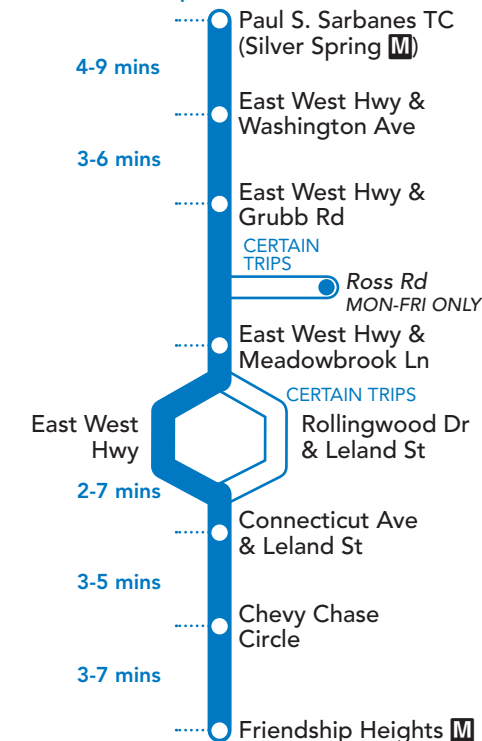

EFFECTIVE: JANUARY 12, 2025

Approximate travel time between stops

SERVICE DAYS

DAILY

Telephone 311

Online at www.rideonbus.com

Real Time Info at www.rideonrealtime.com