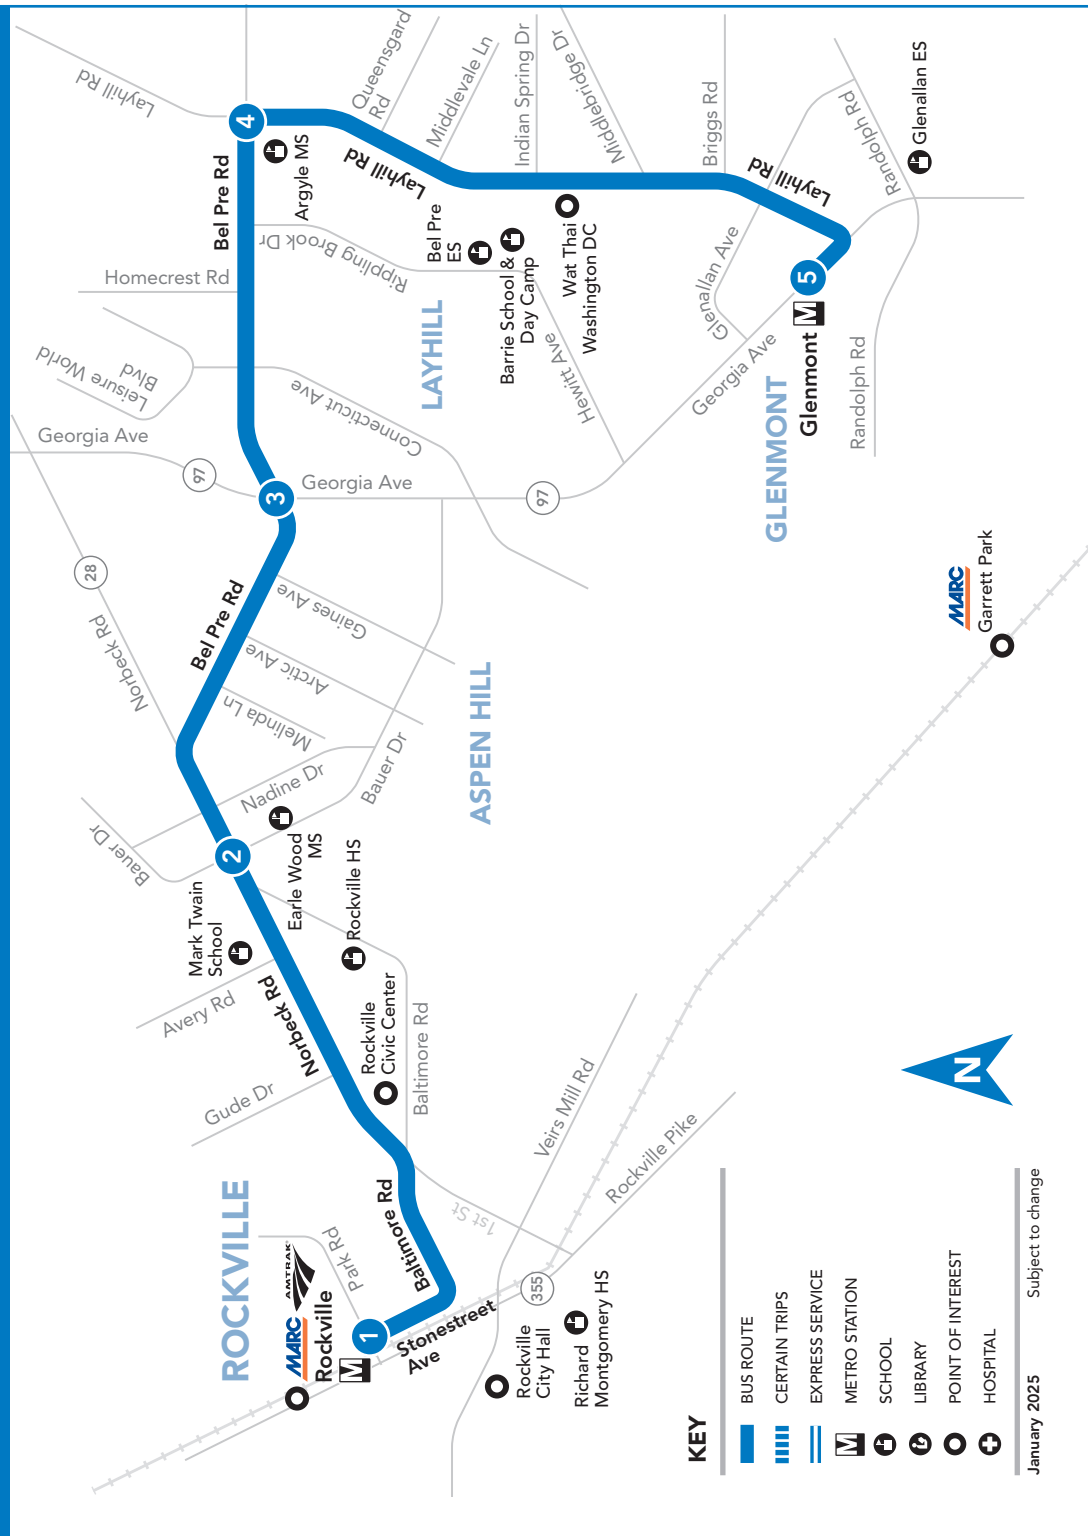

January 2025 Subject to change

49 To Glenmont M

SUNDAY

SEE TIMEPOINT LOCATION ON ROUTE MAP

Rockville (East) M	Norbeck Rd & Bauer Dr	Bel Pre Rd & Georgia Ave	Bel Pre & Layhill Rds	Glenmont M
1	2	3	4	5
5:45	5:50	5:56	6:02	6:07
6:25	6:30	6:36	6:42	6:47
7:05	7:10	7:16	7:22	7:27
7:45	7:50	7:56	8:02	8:07
8:20	8:25	8:31	8:37	8:42
8:55	9:00	9:06	9:12	9:17
9:30	9:35	9:41	9:47	9:52
10:05	10:11	10:18	10:25	10:30
10:40	10:46	10:53	11:00	11:05
11:15	11:21	11:28	11:35	11:40
11:50	11:56	12:03	12:10	12:15
12:25	12:31	12:38	12:45	12:50
1:00	1:06	1:13	1:20	1:25
1:35	1:41	1:48	1:55	2:00
2:10	2:16	2:23	2:30	2:35
2:45	2:51	2:58	3:05	3:10
3:20	3:26	3:33	3:40	3:45
3:55	4:01	4:08	4:15	4:20
4:30	4:36	4:43	4:50	4:55
5:05	5:11	5:18	5:25	5:30
5:45	5:51	5:58	6:05	6:10
6:25	6:31	6:38	6:45	6:50
7:05	7:10	7:16	7:23	7:28
7:45	7:50	7:56	8:03	8:08
8:25	8:30	8:36	8:43	8:48
9:05	9:10	9:16	9:23	9:28
9:45	9:50	9:56	10:03	10:08

NOTES: AM PM

49 To Rockville M

SUNDAY

SEE TIMEPOINT LOCATION ON ROUTE MAP

Glenmont M	Bel Pre & Layhill Rds	Bel Pre Rd & Georgia Ave	Norbeck Rd & Bauer Dr	Rockville (East) M
5	4	3	2	1
5:40	5:46	5:52	5:59	6:04
6:20	6:26	6:32	6:39	6:44
7:00	7:06	7:12	7:19	7:24
7:40	7:46	7:52	7:59	8:04
8:20	8:26	8:32	8:39	8:44
8:55	9:01	9:07	9:14	9:19
9:30	9:36	9:42	9:49	9:54
10:05	10:11	10:17	10:24	10:29
10:40	10:46	10:52	10:59	11:04
11:15	11:21	11:27	11:34	11:39
11:50	11:57	12:04	12:11	12:17
12:25	12:32	12:39	12:46	12:52
1:00	1:07	1:14	1:21	1:27
1:35	1:42	1:49	1:56	2:02
2:10	2:17	2:24	2:31	2:37
2:45	2:52	2:59	3:06	3:12
3:20	3:27	3:34	3:41	3:47
3:55	4:02	4:09	4:16	4:22
4:30	4:37	4:44	4:51	4:57
5:05	5:12	5:19	5:26	5:32
5:40	5:47	5:54	6:01	6:07
6:20	6:27	6:34	6:41	6:47
7:00	7:07	7:13	7:20	7:25
7:40	7:47	7:53	8:00	8:05
8:20	8:27	8:33	8:40	8:45
9:00	9:07	9:13	9:20	9:25
9:40	9:47	9:53	10:00	10:05