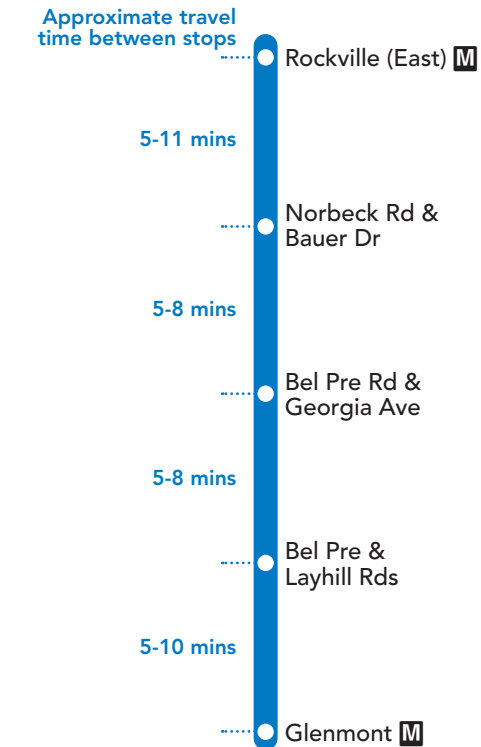

EFFECTIVE: JANUARY 12, 2025

49

SERVICE DAYS

DAILY

Telephone 311
Online at www.rideonbus.com
Real Time Info at www.rideonrealtime.com