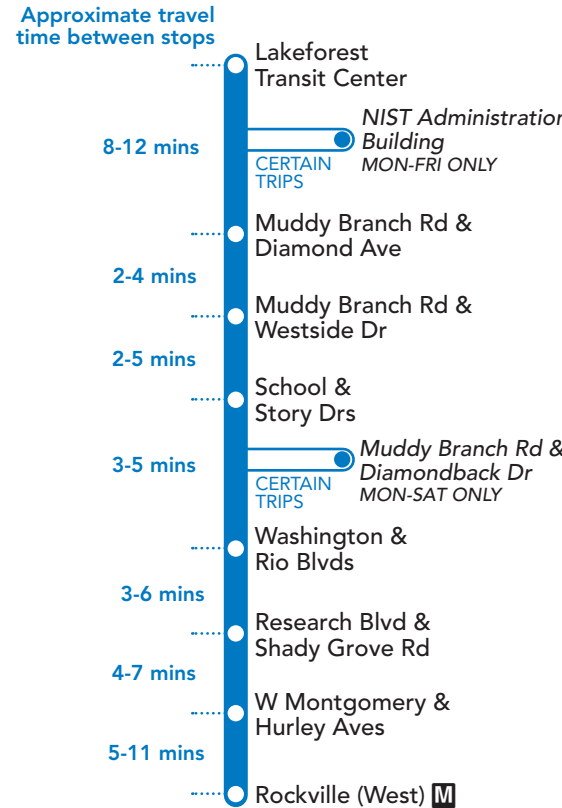

EFFECTIVE: JANUARY 12, 2025

54

SERVICE DAYS

DAILY

Telephone **311**
Online at www.rideonbus.com
Real Time Info at www.rideonrealtime.com