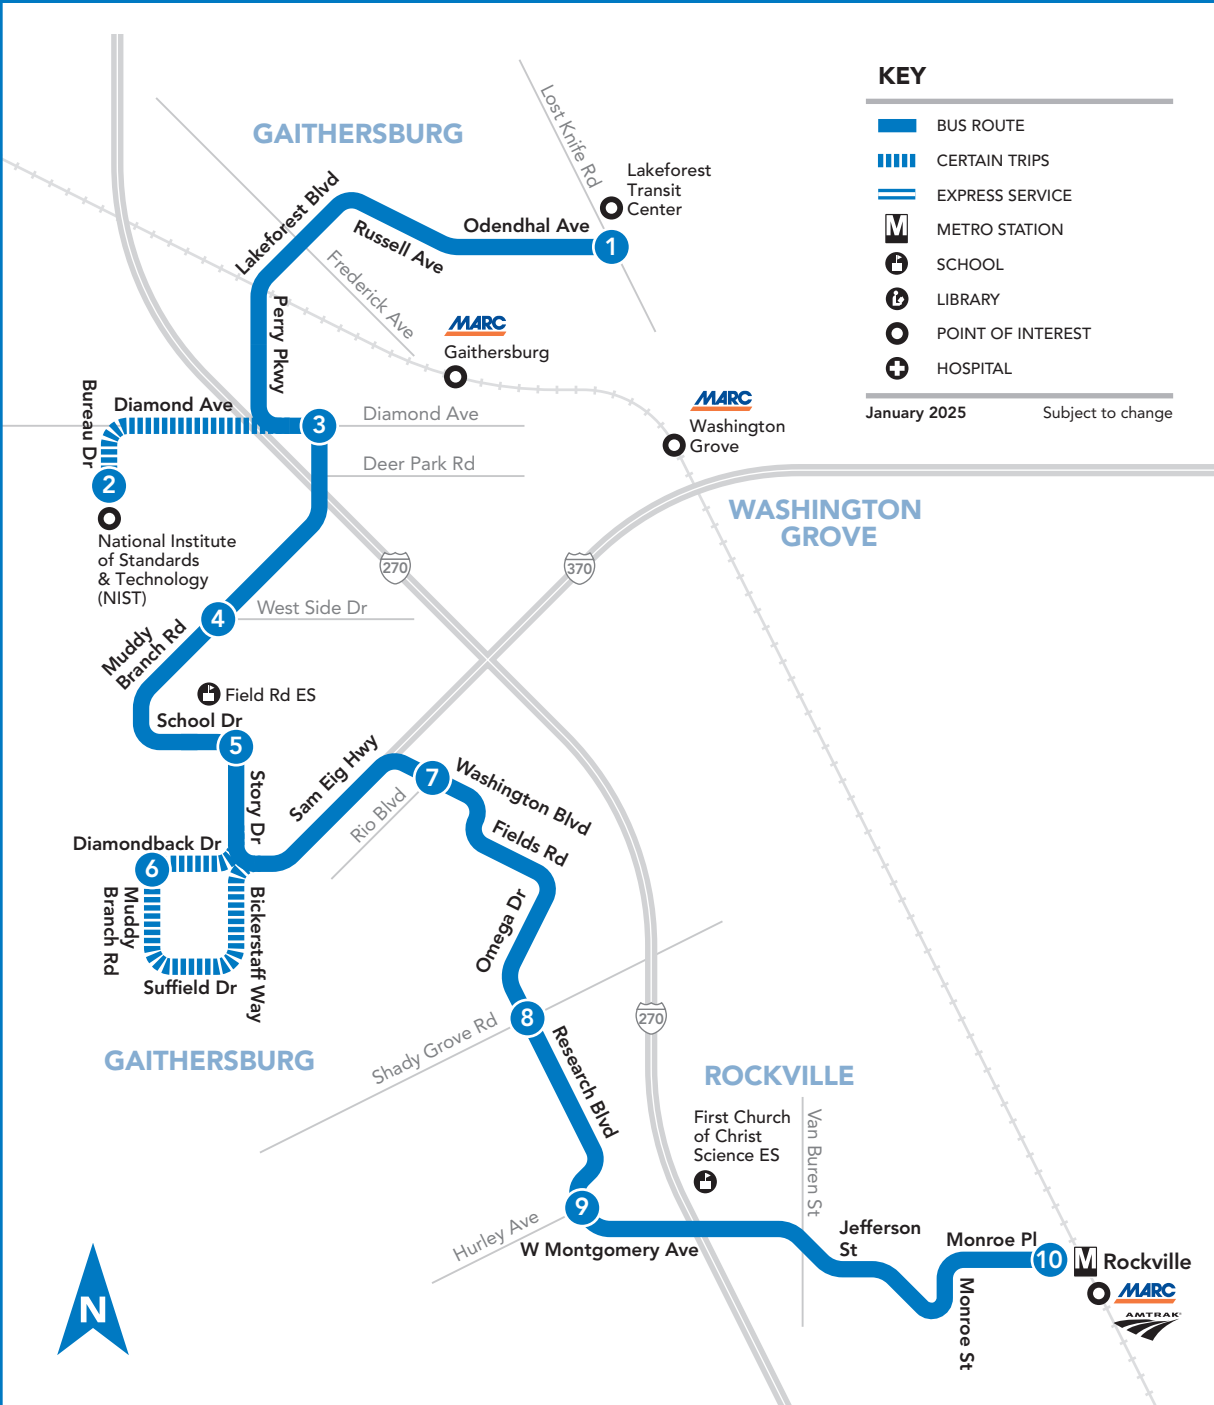

Please arrive at your stop several minutes ahead of your bus' scheduled arrival. Since safe service is a priority at Ride On, buses may be delayed due to traffic or weather.

54 To Lakeforest Transit Center

54

Lakeforest Transit Center– Shady Grove Village – Muddy Branch Square Center – Washington Blvd – Montgomery Ave – Rockville M

KEY

- BUS ROUTE
- CERTAIN TRIPS
- EXPRESS SERVICE
- METRO STATION
- SCHOOL
- LIBRARY
- POINT OF INTEREST
- HOSPITAL

January 2025 Subject to change

54 To Rockville M

SUNDAY

SEE TIMEPOINT LOCATION ON ROUTE MAP

- Lakeforest Transit Center
- Muddy Branch Rd & Diamond Ave
- Muddy Branch Rd & Westside Dr
- School & Story Dr
- Washington & Rio Blvds
- Research Blvd & Shady Grove Rd
- W Montgomery & Hurley Aves
- Rockville (West) M