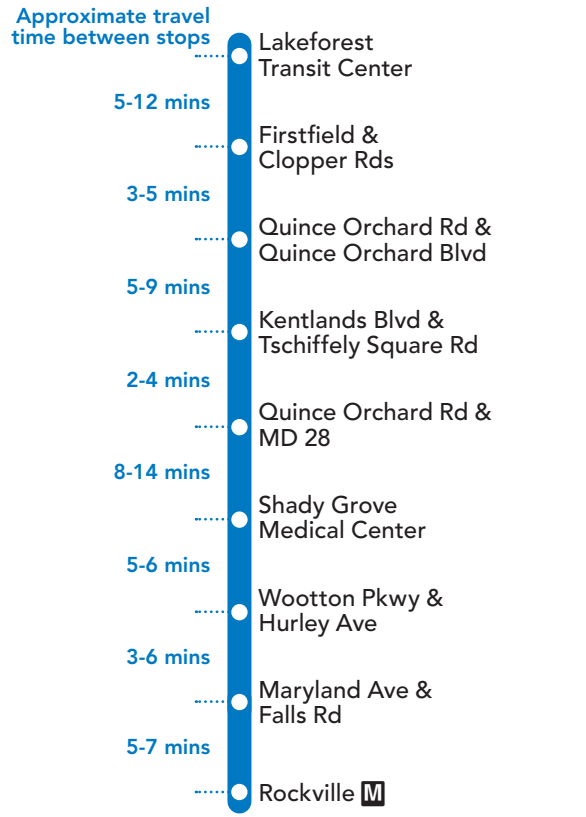

EFFECTIVE: JANUARY 12, 2025

SERVICE DAYS
DAILY

Ride On
Montgomery County Transit
Telephone 311
Online at www.rideonbus.com
Real Time Info at www.rideonrealtime.com