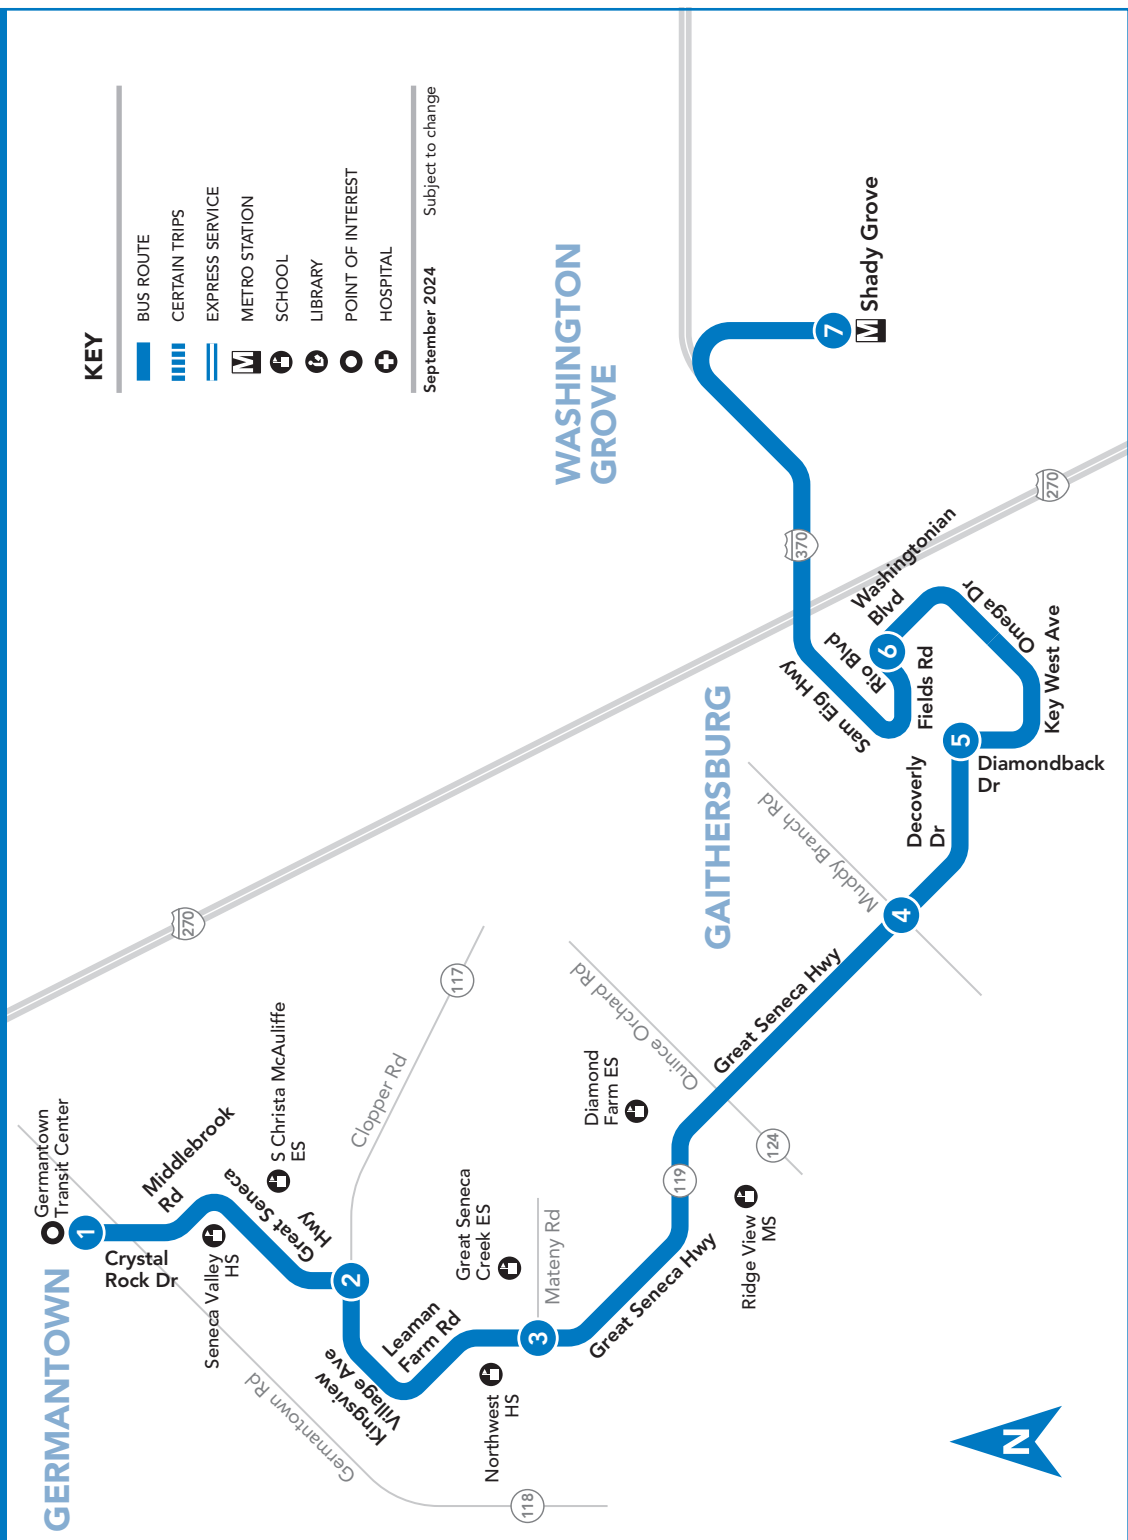

HOW TO RIDE A BUS

Check schedule for timepoint nearest your location. Wait at the blue and white **RIDE ON** bus stop sign. Arrive several minutes before scheduled time. Have exact fare ready (drivers do not make change).

- Not all stops are listed on a public timetable.
- If you are unfamiliar with your stop, sit or stand behind the line near the front of the bus and ask the bus driver to notify you when your stop is approaching.
- Ask the bus driver if you are not sure if the bus goes to your stop.
- If you have internet access (at home or somewhere else, such as a public library), it may be easier for you to use an online trip planner rather than a paper timetable.
- Be mindful of changes in the schedule, for holidays or bad weather.
- Please observe the following rules for all patrons: No eating, drinking, or smoking.
- Electronic devices may be played with earphones set at low level.

HOW TO READ A TIMETABLE

- Find the schedule for the day of the week and the direction you wish to ride.
- Find the timepoints closest to your origin and destination. The timepoints are shown on the route map and indicate the time the bus is scheduled to be at the particular location. Your nearest bus stop may be between timepoints.
- Read down the column to see the times when a trip will be at the given timepoint. Read the times across to the right to see when the trip reaches other timepoints. If no time is shown, that trip does not serve that timepoint.

Montgomery County assures that no person shall, on the grounds of race, color, or national origin, as provided by Title VI of the Civil Rights Act of 1964 and the Civil Rights Act of 1987, be excluded from the participation in, be denied the benefits of, or be otherwise subjected to discrimination under any program or activity. For more information or to file a complaint, please contact the Montgomery County Office of Human Rights.

WELCOME TO RIDE ON

RIDE ON is a community bus service operated by the Montgomery County Department of Transportation. **RIDE ON** operates over 75 routes that serve all 13 Montgomery County Metrorail stations and 7 MARC stations. For detailed information, or to have timetables mailed, call **311**. Outside Montgomery County **240-777-0311**

Visit our web site at: www.rideonbus.com
Real Time information is available at: www.rideonrealtime.com

Regular Mailing Address:
Montgomery County DOT
Division of Transit Services
101 Monroe Street, 5th
Floor Rockville, MD 20850

For more information, or to request this document in an alternate format or translated into another language, please call 311, or outside Montgomery County 240-777-0311.

Para más información o para pedir este documento en un formato diferente o traducido a otro idioma, por favor, llame al 311 o de fuera del Condado de Montgomery al 240-777-0311.

如需更多信息、需要以其它格式提供本文档或需要将本文档翻译成其它语言, 请拨打311。如果您不在蒙哥马利郡, 请拨打240-777-0311。

자세한 정보를 원하시거나 본 문서를 다른 형식 또는 다른 언어로의 번역본으로 원하실 경우, 전화번호 311, 또는 몽고메리 카운티 이외의 지역에서는 240-777-0311로 연락하시기 바랍니다.