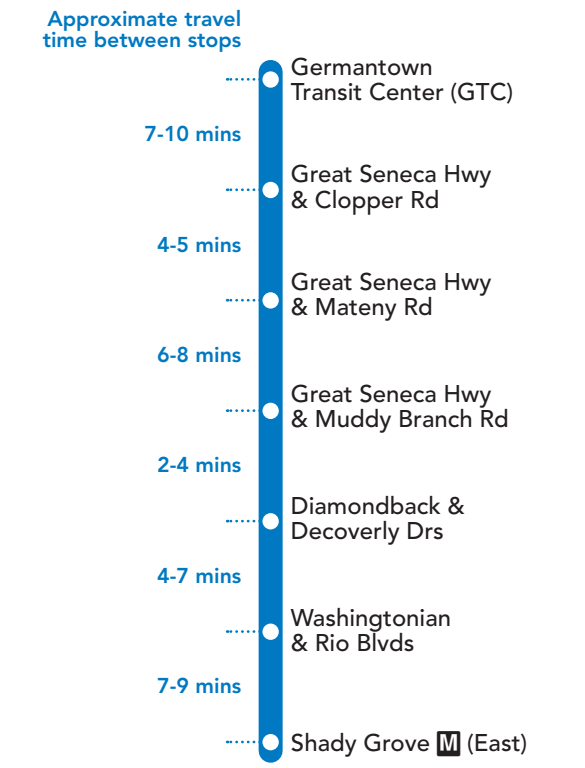

SERVICE DAYS

MONDAY - SATURDAY

Telephone 311
Online at www.rideonbus.com
Real Time Info at www.rideonrealtime.com