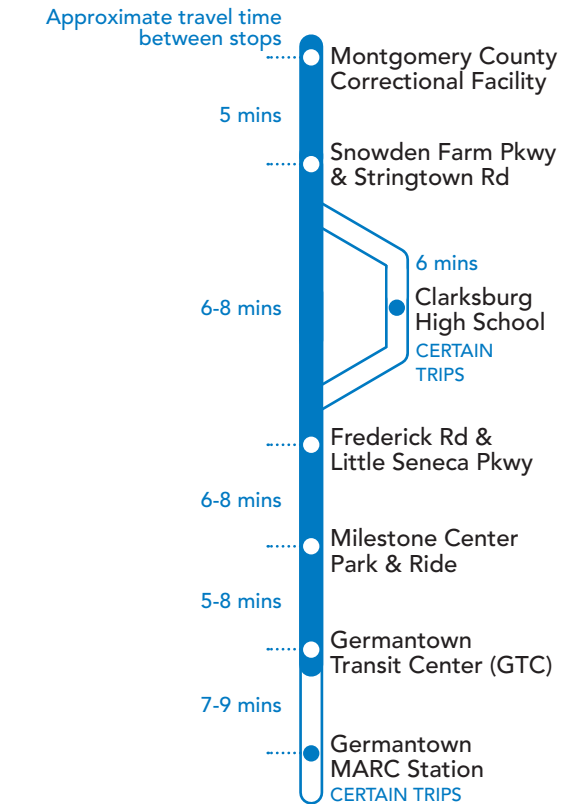

SERVICE DAYS

DAILY

Telephone 311

Online at www.rideonbus.com
Real Time Info at www.rideonrealtime.com