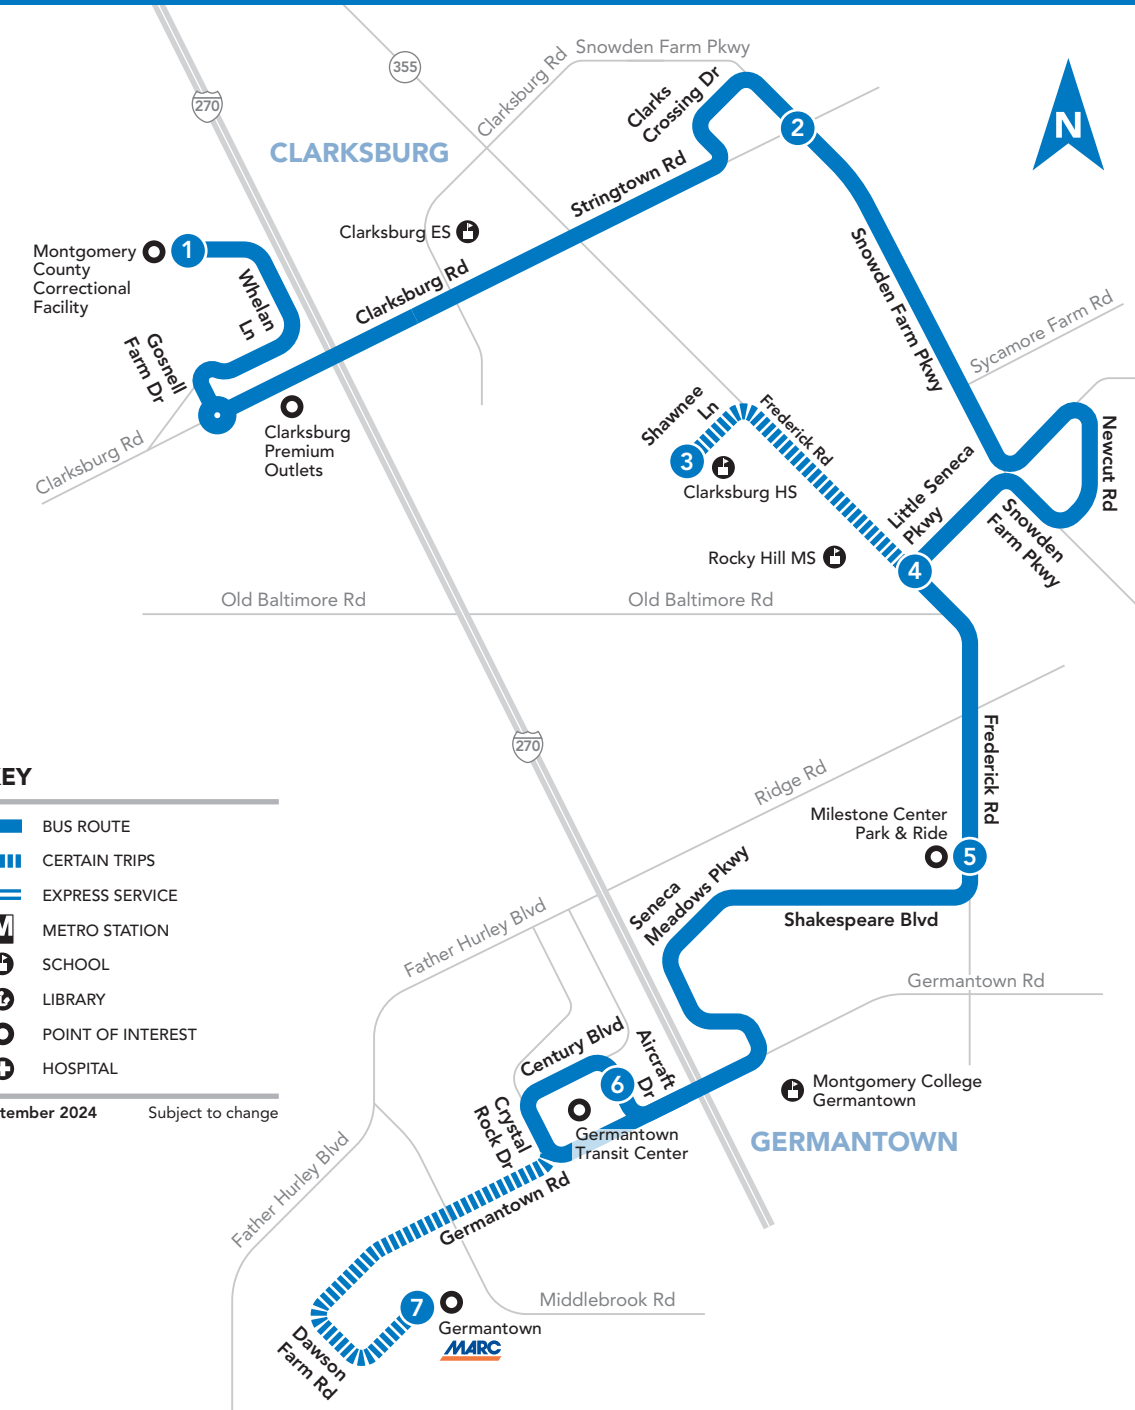

75

Montgomery County Correctional Facility – Clarksburg – Milestone Center – Germantown Transit Center (GTC) – Germantown MARC Station (Certain Trips)

KEY

- BUS ROUTE
- CERTAIN TRIPS
- EXPRESS SERVICE
- METRO STATION
- SCHOOL
- LIBRARY
- POINT OF INTEREST
- HOSPITAL

September 2024 Subject to change

75 To Germantown Transit Center (GTC)

SUNDAY

SEE TIMEPOINT LOCATION ON ROUTE MAP

1	2	4	5	6
7:25	7:34	7:44	7:48	7:53
8:10	8:19	8:29	8:33	8:38
8:50	8:59	9:09	9:13	9:18
9:30	9:40	9:50	9:55	10:01
10:10	10:20	10:30	10:35	10:41
10:50	11:00	11:10	11:15	11:21
11:30	11:40	11:50	11:55	12:01
12:10	12:20	12:30	12:35	12:41
12:50	1:00	1:10	1:15	1:21
1:30	1:40	1:50	1:55	2:01
2:10	2:20	2:30	2:35	2:41
2:50	3:00	3:10	3:15	3:21
3:30	3:39	3:49	3:54	4:00
4:10	4:19	4:29	4:34	4:40
4:50	4:59	5:09	5:14	5:20
5:30	5:39	5:49	5:54	6:00
6:10	6:19	6:29	6:34	6:40
6:50	6:59	7:09	7:14	7:20
7:30	7:39	7:49	7:54	8:00
8:10	8:19	8:29	8:34	8:40
8:50	8:59	9:09	9:13	9:19
9:30	9:39	9:49	9:53	9:59
10:10	10:19	10:29	10:33	10:39

NOTES: AM PM

75 To Montgomery County Correctional Facility

SUNDAY

SEE TIMEPOINT LOCATION ON ROUTE MAP

6	5	4	2	1
6:45	6:50	6:55	7:04	7:12
7:30	7:35	7:40	7:49	7:57
8:15	8:20	8:25	8:34	8:42
8:55	9:00	9:05	9:14	9:22
9:35	9:40	9:45	9:54	10:02
10:15	10:20	10:25	10:34	10:42
10:55	11:00	11:05	11:14	11:22
11:35	11:41	11:46	11:55	12:04
12:15	12:21	12:26	12:35	12:44
12:55	1:01	1:06	1:15	1:24
1:35	1:41	1:46	1:55	2:04
2:15	2:21	2:26	2:35	2:44
2:55	3:01	3:06	3:15	3:24
3:35	3:41	3:46	3:55	4:04
4:15	4:21	4:26	4:35	4:44
4:55	5:01	5:06	5:15	5:24
5:35	5:40	5:45	5:54	6:03
6:15	6:20	6:25	6:34	6:43
6:55	7:00	7:05	7:14	7:23
7:35	7:40	7:45	7:54	8:03
8:15	8:20	8:25	8:34	8:43
8:55	9:00	9:05	9:14	9:23
9:35	9:40	9:45	9:54	10:02

NOTES: AM PM

WELCOME TO RIDE ON

RIDE ON is a community bus service operated by the Montgomery County Department of Transportation. RIDE ON operates over 75 routes that serve all 13 Montgomery County Metrorail stations and 7 MARC stations. For detailed information, or to have timetables mailed, call 311. Outside Montgomery County 240-777-0311

Visit our web site at: www.rideonbus.com
Real Time information is available at: www.rideonrealtime.com
Regular Mailing Address: Montgomery County DOT Division of Transit Services 101 Monroe Street, 5th Floor Rockville, MD 20850

For more information, or to request this document in an alternate format or translated into another language, please call 311, or outside Montgomery County 240-777-0311.

Para más información o para pedir este documento en un formato diferente o traducido a otro idioma, por favor, llame al 311 o de fuera del Condado de Montgomery al 240-777-0311.

如需更多信息、需要以其它格式提供本文檔或需要將本文檔翻譯成其它語言，請撥打311。如果您不在蒙哥馬利郡，請撥打240-777-0311。

자세한 정보를 원하시거나 본 문서를 다른 형식 또는 다른 언어로의 번역본으로 원하실 경우, 전화번호 311, 또는 몽고메리 카운티 이외의 지역에서는 240-777-0311로 연락하시기 바랍니다.

ለተጨማሪ መረጃ፣ ወይም ይህንን ደብዳቤ ሌላ ቅጽ ወይም ሌላ ቋንቋ ለማስተርጎም፣ ለባለሙያዎች በ 311 ወይም ከሞንትጎመሪ ካውንቲ ውጪ 240-777-0311 ይደውሉ።

Pour plus d'informations ou pour recevoir un exemplaire de ce document sous un format différent ou traduit dans une autre langue, veuillez composer le 311 ou le 240-777-0311, à l'extérieur du comté de Montgomery.