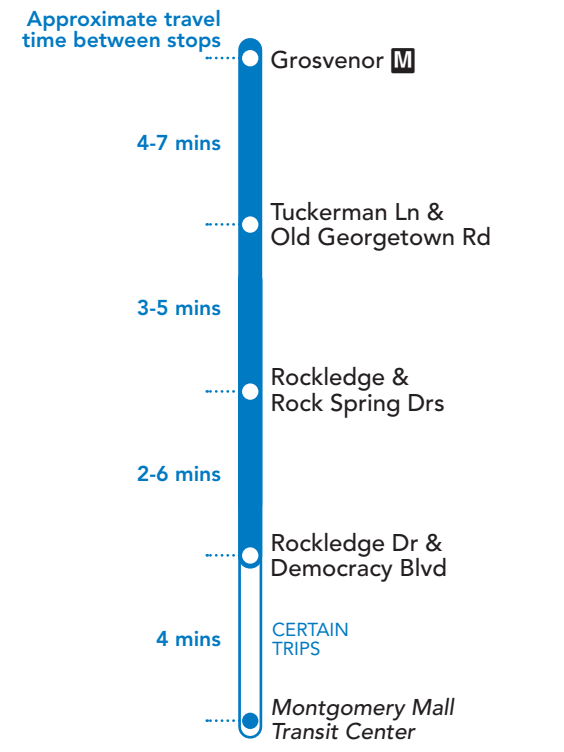

HOLIDAY SCHEDULE

Weekday Schedule operates on Indigenous Peoples' Day
Saturday Schedule operates on Independence Day
Sunday Schedule operates on New Year's Day, Memorial Day, Labor Day, Thanksgiving Day, Christmas Day
Special Schedule operates on MLK, Jr. Day, Presidents' Day, Juneteenth, Veterans Day

- Like us on Facebook facebook.com/RideOnMCT
- Follow us on X x.com/RideOnMCT
- Subscribe to email alerts at www.montgomerycountymd.gov/govdelivery
- Subscribe to text alerts by texting MONTGOMERY RIDEON to 468311
- YouTube youtube.com/RideOnMCT
- Instagram instagram.com/RideOnMCT

Thank You for Riding with Us!

Printed on recycled paper with soy-based ink

EFFECTIVE: JANUARY 12, 2025

96