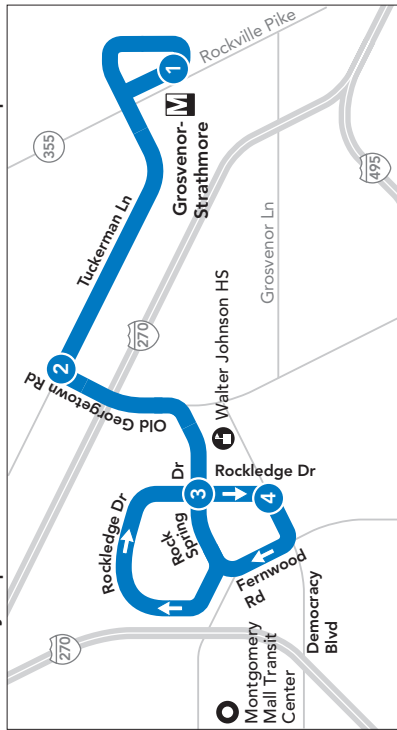

### AM and PM

**Route 96 - Grosvenor Metro Station to Rock Spring Park**  
Weekday trips 5:40 am to 8:55 am and 3:00 to 8:35 pm

### NON-RUSH

**Route 96 - Grosvenor Metro Station to Montgomery Mall**  
Weekday trips 9:20 am to 2:20 pm

### NON-RUSH

**Route 96 - Montgomery Mall to Grosvenor Metro Station**  
Weekday trips 9:45 am to 2:45 pm