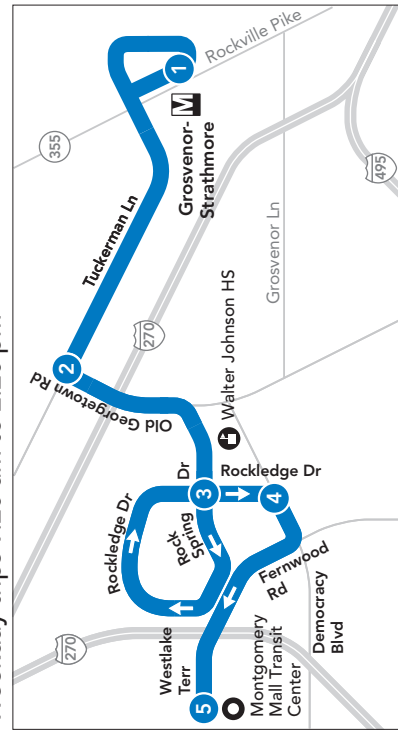

### AM and PM

**Route 96 - Grosvenor Metro Station to Rock Spring Park**  
Weekday trips 5:40 am to 8:55 am and 3:00 to 8:35 pm

### NON-RUSH

**Route 96 - Grosvenor Metro Station to Montgomery Mall**  
Weekday trips 9:20 am to 2:20 pm

### NON-RUSH

**Route 96 - Montgomery Mall to Grosvenor Metro Station**  
Weekday trips 9:45 am to 2:45 pm