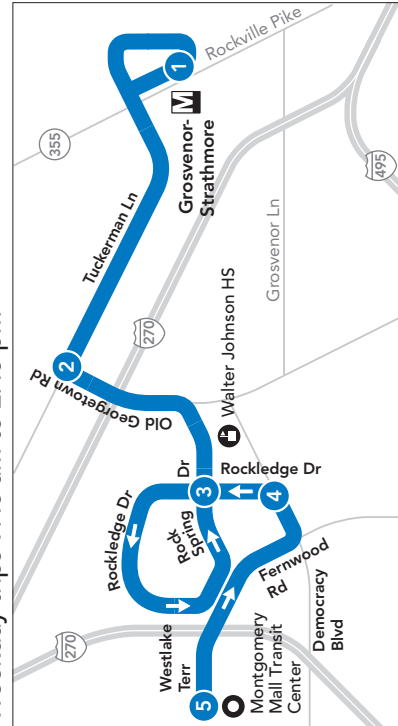

### AM and PM

**Route 96 - Grosvenor Metro Station to Rock Spring Park**  
Weekday trips 5:40 am to 8:55 am and 3:00 to 8:35 pm

### NON-RUSH

**Route 96 - Grosvenor Metro Station to Montgomery Mall**  
Weekday trips 9:20 am to 2:20 pm

### NON-RUSH

**Route 96 - Montgomery Mall to Grosvenor Metro Station**  
Weekday trips 9:45 am to 2:45 pm