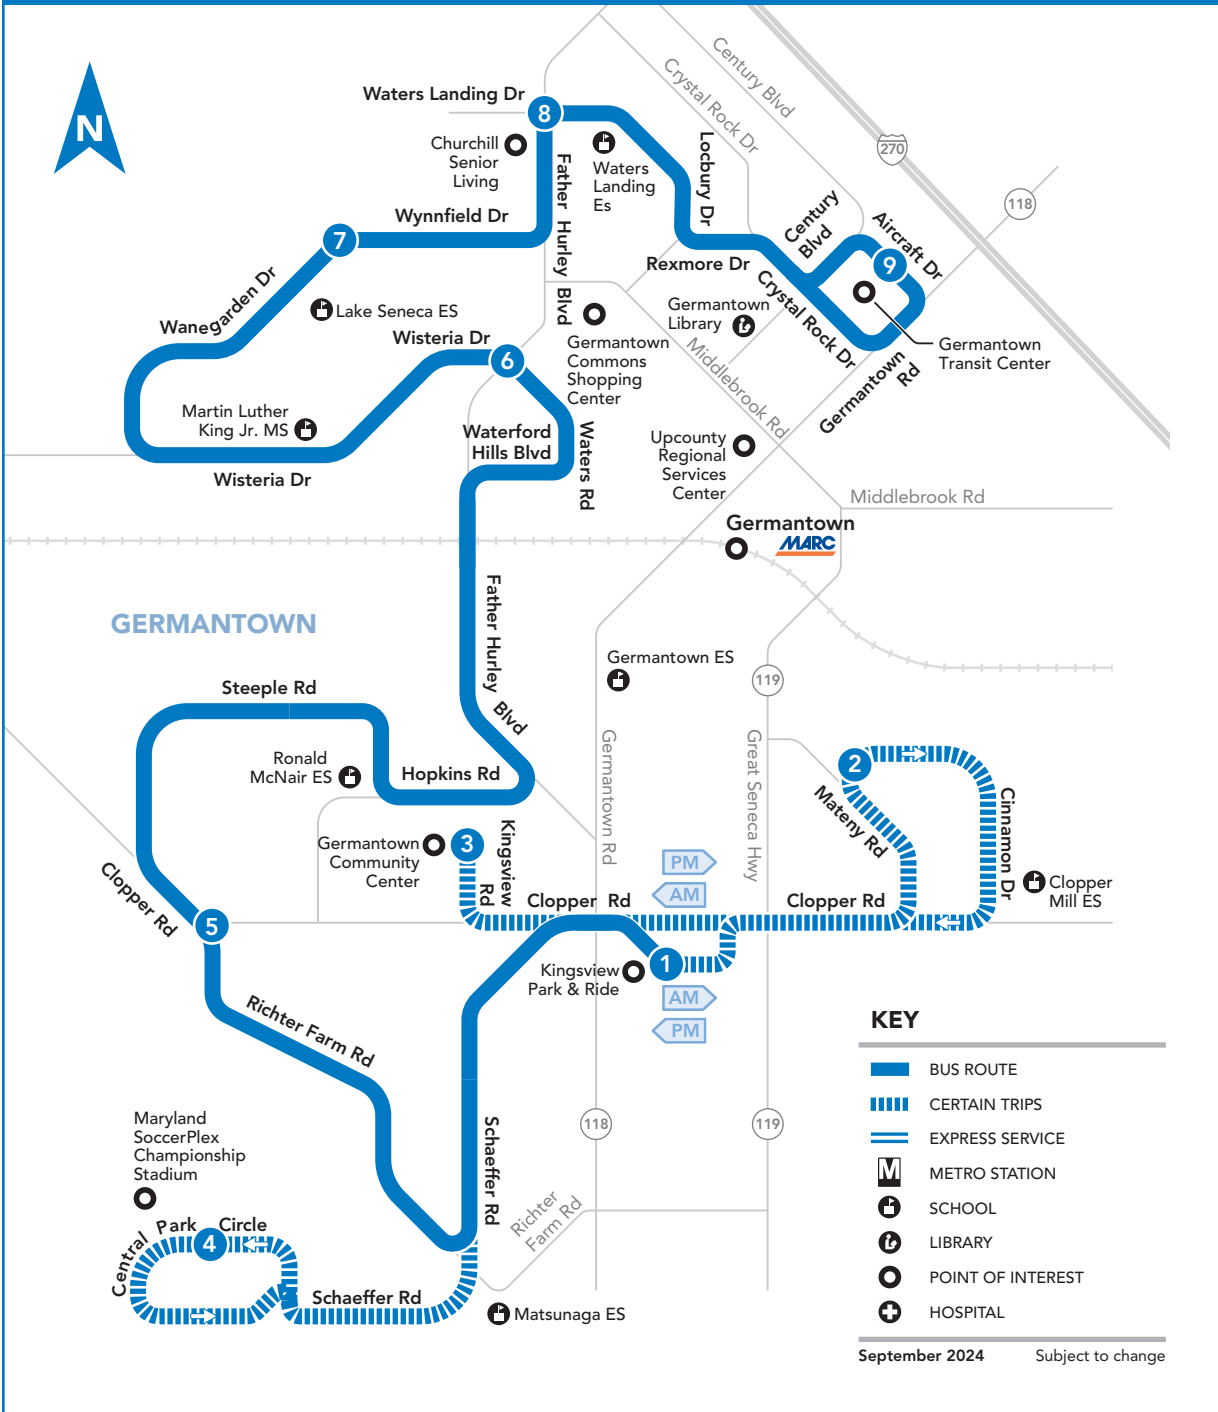

98 To Kingsview Park & Ride

SATURDAY

SEE TIMEPOINT LOCATION ON ROUTE MAP

Germantown Transit Center (GTC)
Father Hurley Blvd & Waters Landing Dr
Wanegarden Dr & Wynnfield Dr
Father Hurley Blvd & Wisteria Dr
Richter Farm Rd & Clopper Rd
Central Park Cir Stadium
Kingsview Park & Ride

98

Kingsview Park & Ride – SoccerPlex (Saturday) –
Germantown Transit Center (GTC)

September 2024 Subject to change

FARES Effective August 2022

Regular Fare, Token, or SmarTrip®	\$1.00
Transfer from MetroRail to Ride On buses	\$1.00
SmarTrip® Transfer from MetroRail to Metrobus	FREE
Ride On Bus-to-Bus Transfer with SmarTrip®	FREE
Ride On to Metrobus Transfer with SmarTrip®	\$1.00
Metrobus to Ride On Transfer with SmarTrip®	FREE
Seniors age 65 years or older with a Senior SmarTrip® card or valid Medicare Card and Photo ID	FREE
Person with disability with Metro Disabled ID Card	
Person with disability with Metro Disability ID Card – Attendant Eligible	FREE
Attendant also rides free.	
MetroAccess - Certified Customer with ID	FREE
MetroAccess - Companion	
Children under age 5	FREE
Children 5 to 18 with a Youth Cruiser SmarTrip® Card or student ID Anytime	

HOW TO READ A TIMETABLE

- Find the schedule for the day of the week and the direction you wish to ride.
- Find the timepoints closest to your origin and destination. The timepoints are shown on the route map and indicate the time the bus is scheduled to be at the particular location. Your nearest bus stop may be between timepoints.
- Read down the column to see the times when a trip will be at the given timepoint. Read the times across to the right to see when the trip reaches other timepoints. If no time is shown, that trip does not serve that timepoint.