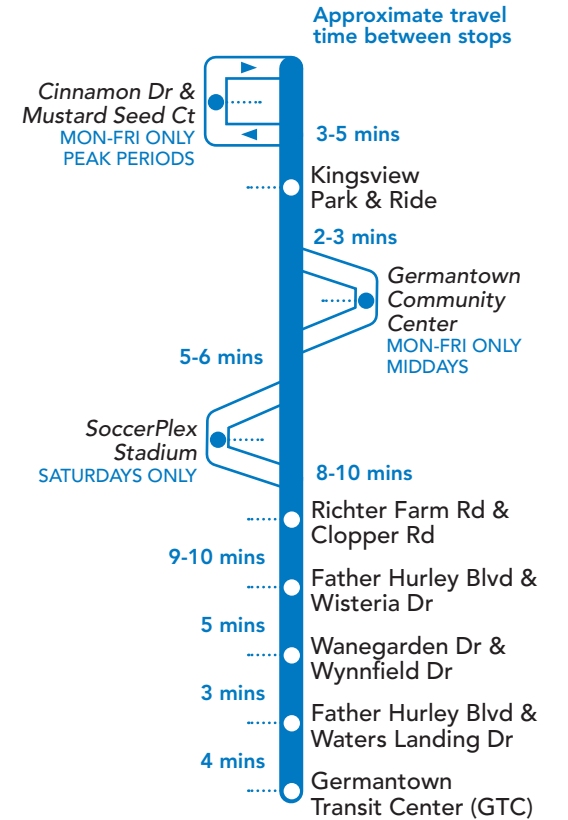

HOW TO READ A TIMETABLE

- Find the schedule for the day of the week and the direction you wish to ride.
- Find the timepoints closest to your origin and destination. The timepoints are shown on the route map and indicate the time the bus is scheduled to be at the particular location. Your nearest bus stop may be between timepoints.
- Read down the column to see the times when a trip will be at the given timepoint. Read the times across to the right to see when the trip reaches other timepoints. If no time is shown, that trip does not serve that timepoint.

YouTube youtube.com/RideOnMCT Instagram instagram.com/RideOnMCT

Thank You for Riding with Us!

Printed on recycled paper with soy-based ink

EFFECTIVE: SEPTEMBER 8, 2024

98

SERVICE DAYS
MONDAY – SATURDAY

Telephone 311
Online at www.rideonbus.com
Real Time Info at www.rideonrealtime.com