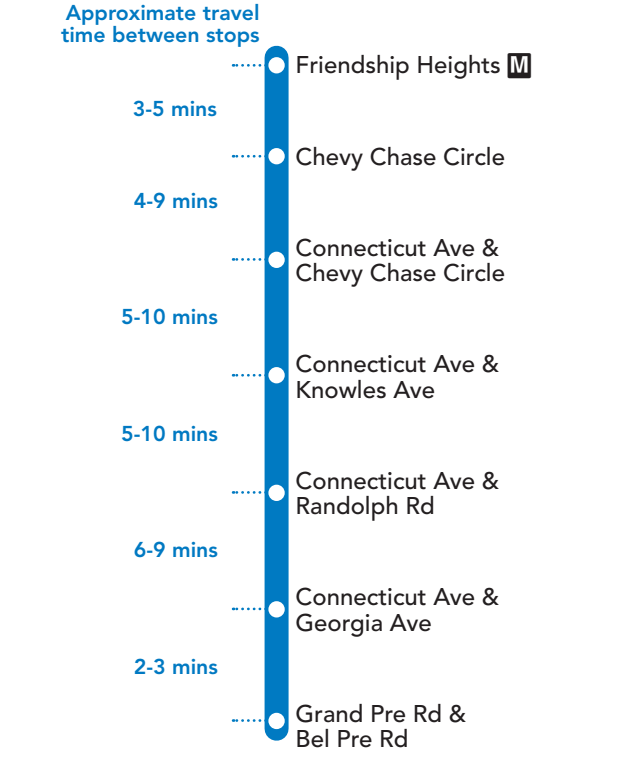

EFFECTIVE: JANUARY 29, 2023

SERVICE DAYS
WEEKDAY SERVICE Operated by WMATA
WEEKEND SERVICE Operated by Ride On

Ride On
Montgomery County Transit
Telephone 311
Online at www.rideonbus.com
Real Time Info at www.rideonrealtime.com

SS-Revised