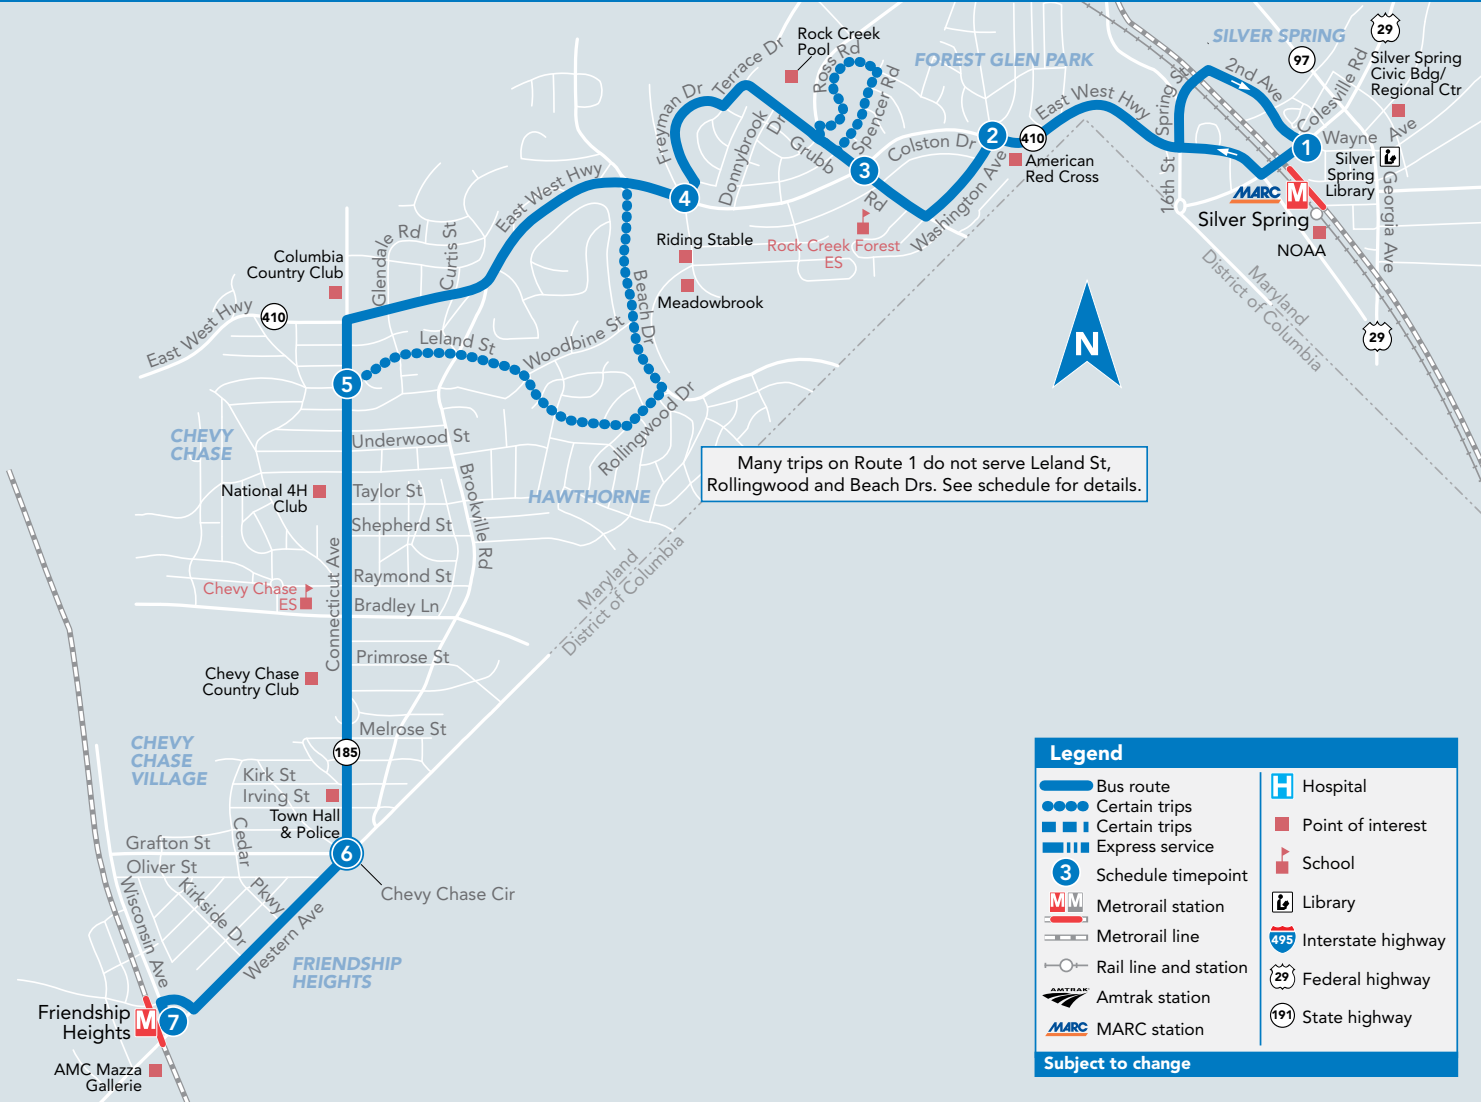

1

Silver Spring **M** – Rock Creek Forest – Ross Rd – Meadowbrook – Rollingwood – Connecticut Ave – Chevy Chase Circle – Friendship Heights **M**

Many trips on Route 1 do not serve Leland St, Rollingwood and Beach Drs. See schedule for details.

Legend

	Bus route		Hospital
	Certain trips		Point of interest
	Certain trips		School
	Express service		Library
	Schedule timepoint		Metro rail station
	Metro rail station		Metro rail line
	Rail line and station		Amtrak station
	MARC station		Interstate highway
			Federal highway
			State highway

Subject to change