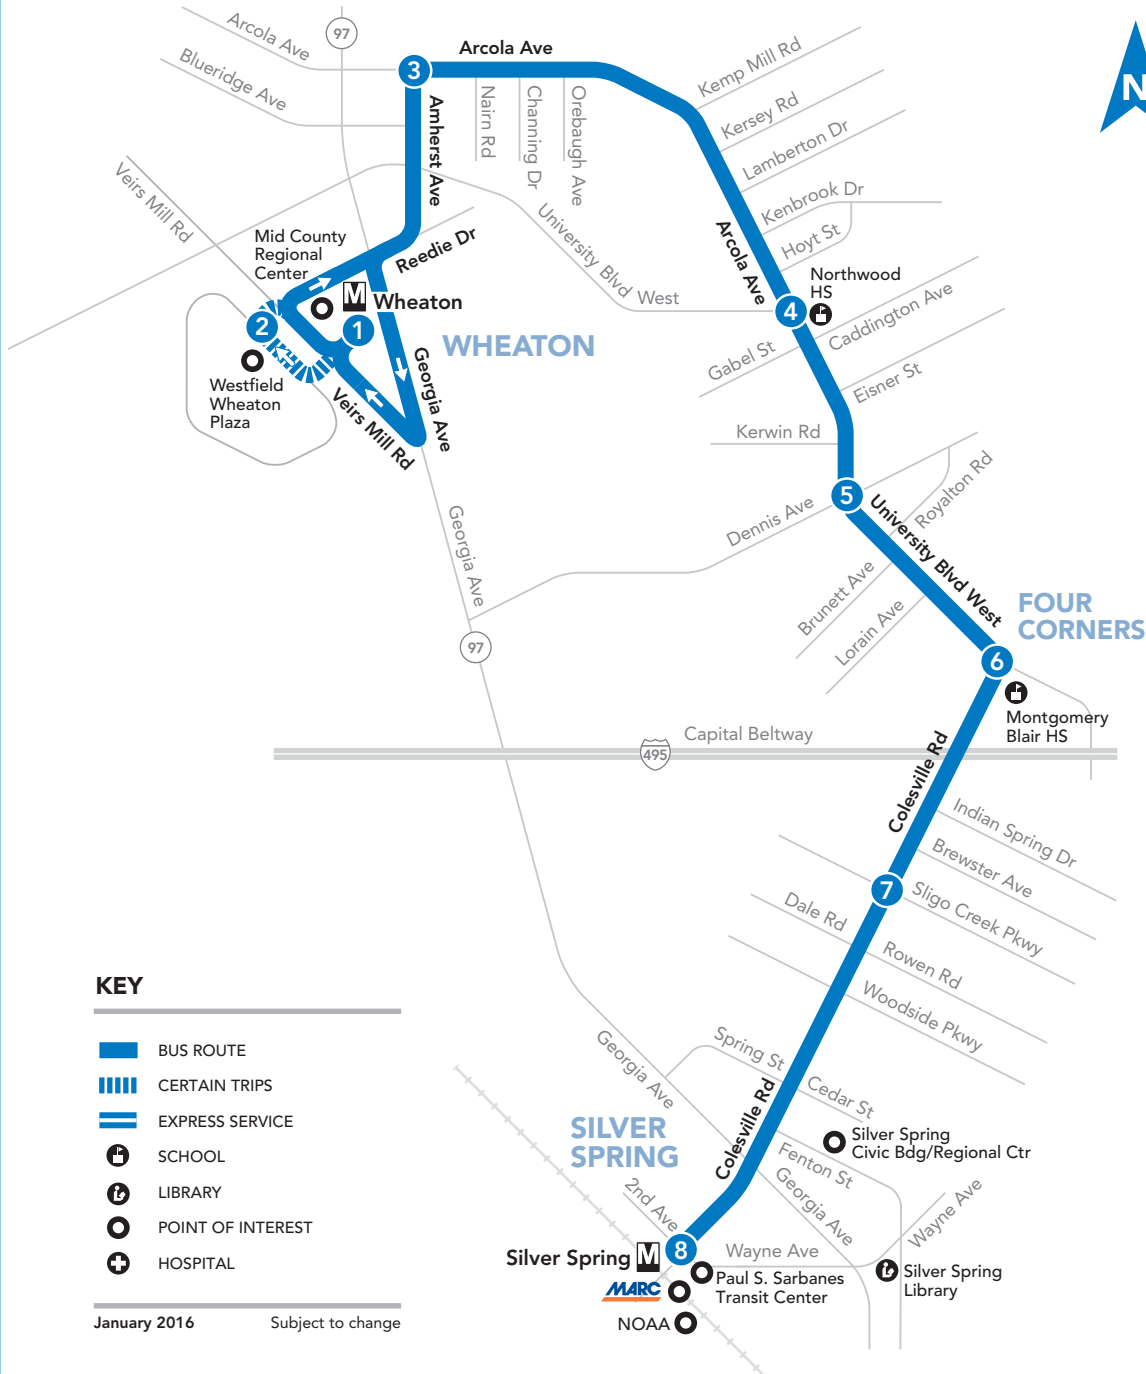

# 9

Wheaton **M** – Westfield Wheaton Mall – Arcola Ave –  
University Blvd – Four Corners – Silver Spring **M**

### KEY

- BUS ROUTE
- CERTAIN TRIPS
- EXPRESS SERVICE
- SCHOOL
- LIBRARY
- POINT OF INTEREST
- HOSPITAL

January 2016      Subject to change