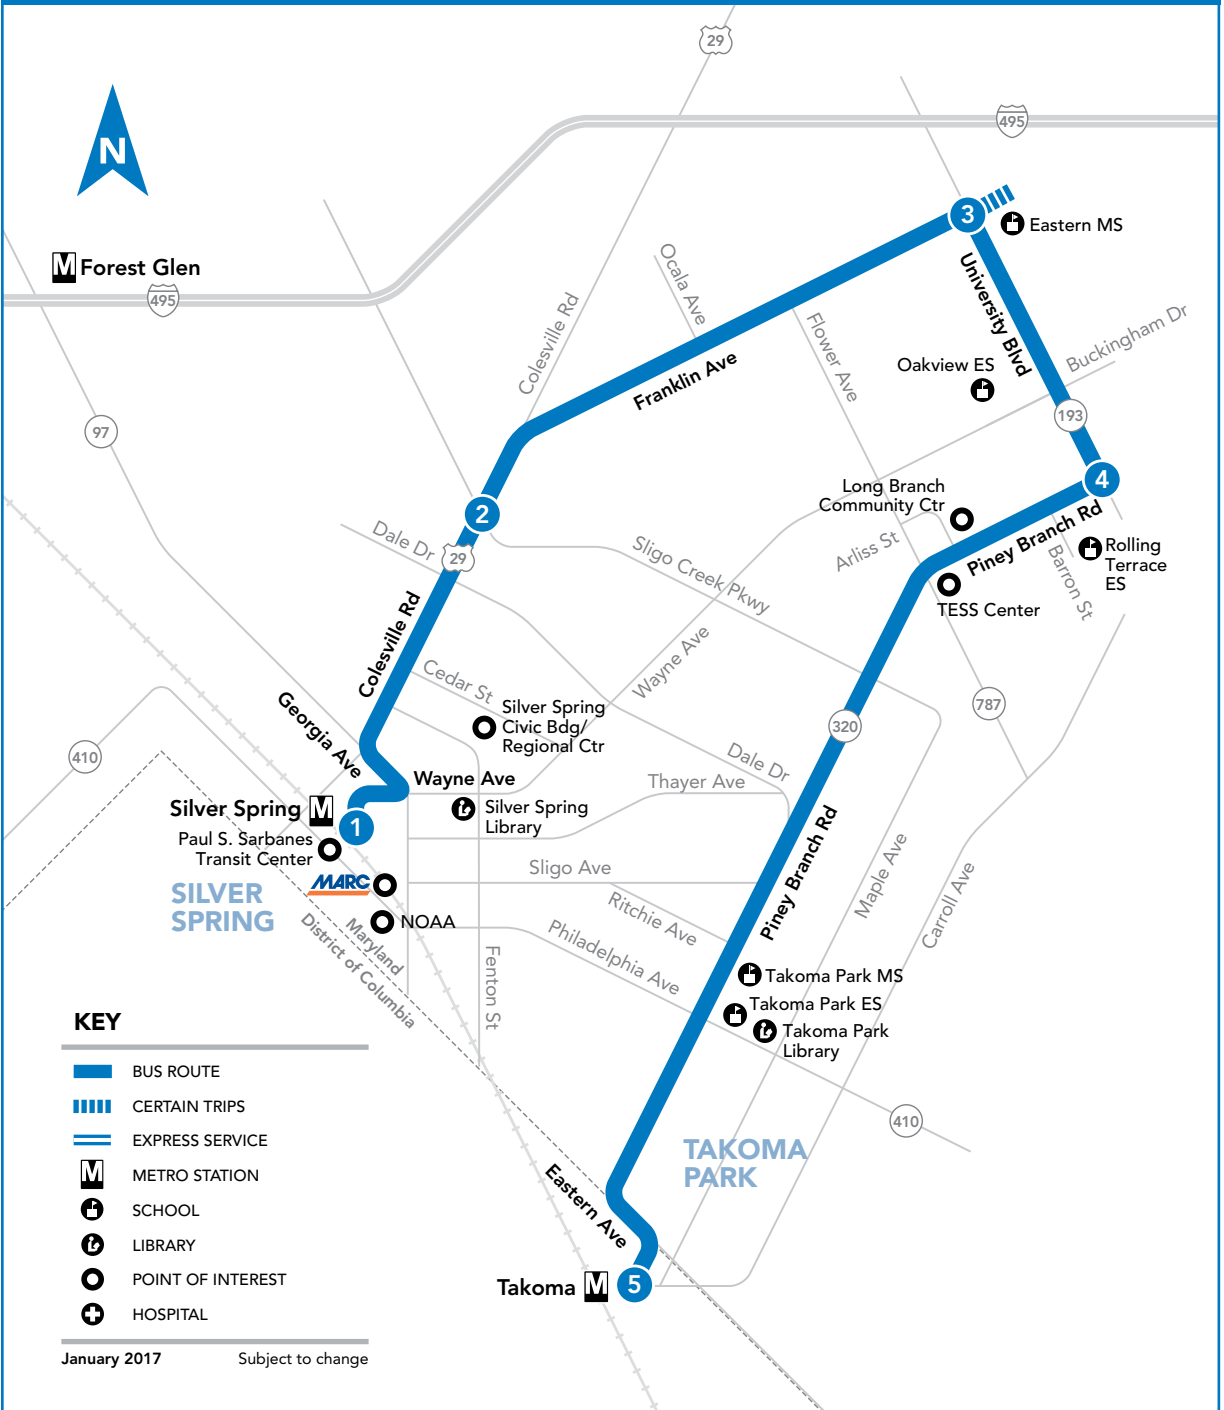

14

Paul S. Sarbanes TC (Silver Spring M) –
Colesville Rd – Franklin Ave – University Blvd –
Piney Branch Rd – Takoma M

KEY

- BUS ROUTE
- CERTAIN TRIPS
- EXPRESS SERVICE
- METRO STATION
- SCHOOL
- LIBRARY
- POINT OF INTEREST
- HOSPITAL