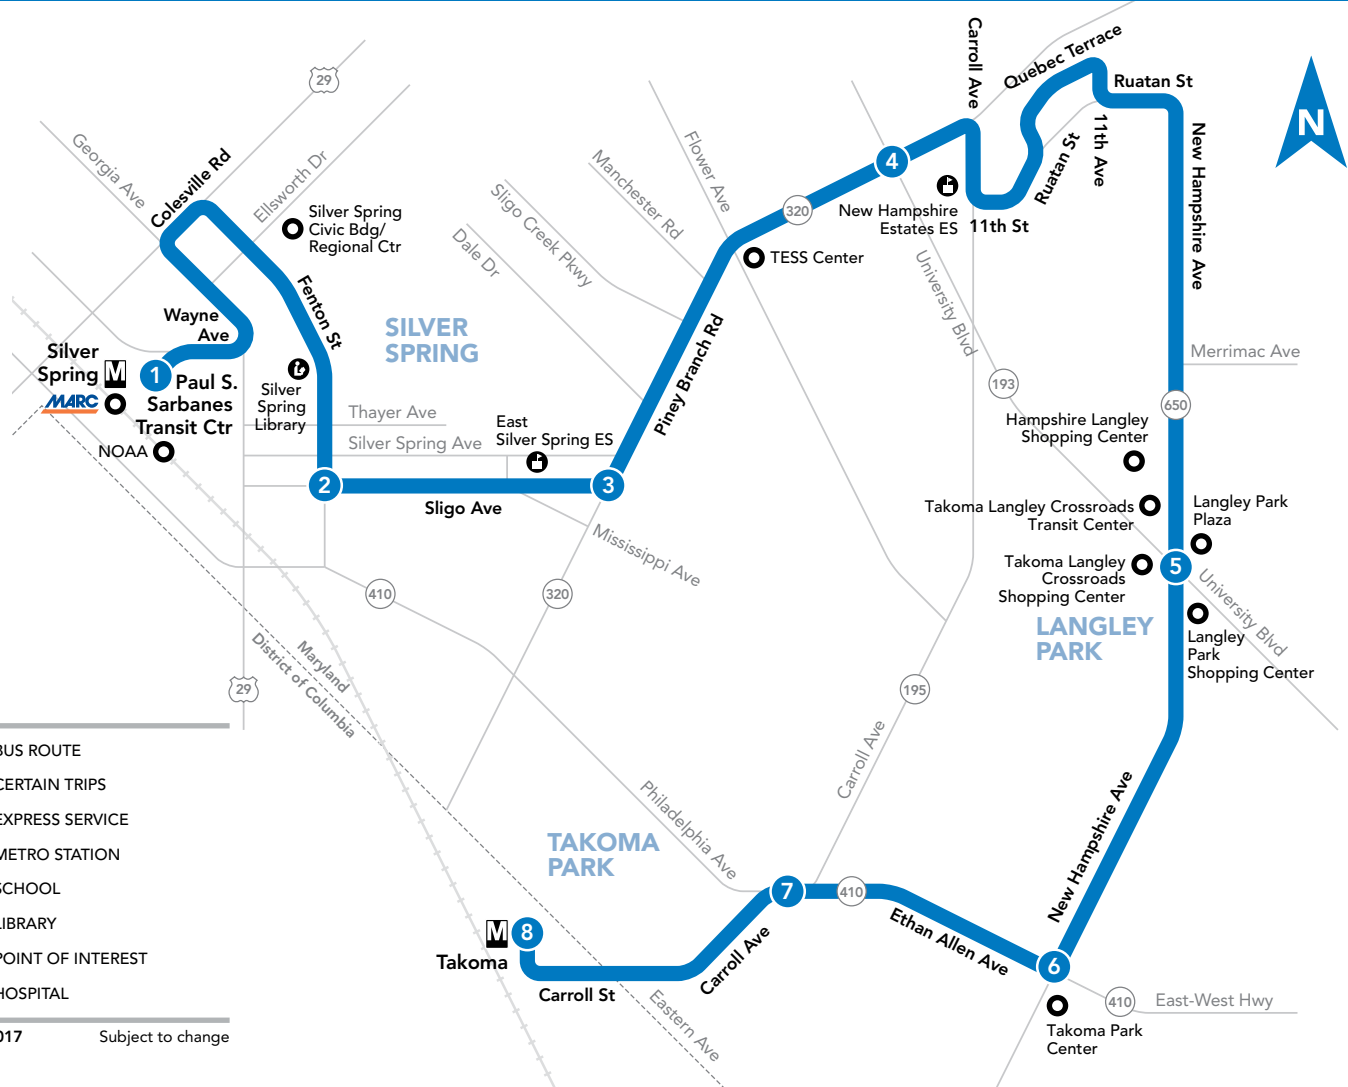

16

Paul S. Sarbanes TC (Silver Spring M) – City Place – Sligo Ave – Piney Branch Rd – Quebec Terrace – New Hampshire Ave & University Blvd – Takoma M

KEY

- BUS ROUTE
- CERTAIN TRIPS
- EXPRESS SERVICE
- METRO STATION
- SCHOOL
- LIBRARY
- POINT OF INTEREST
- HOSPITAL