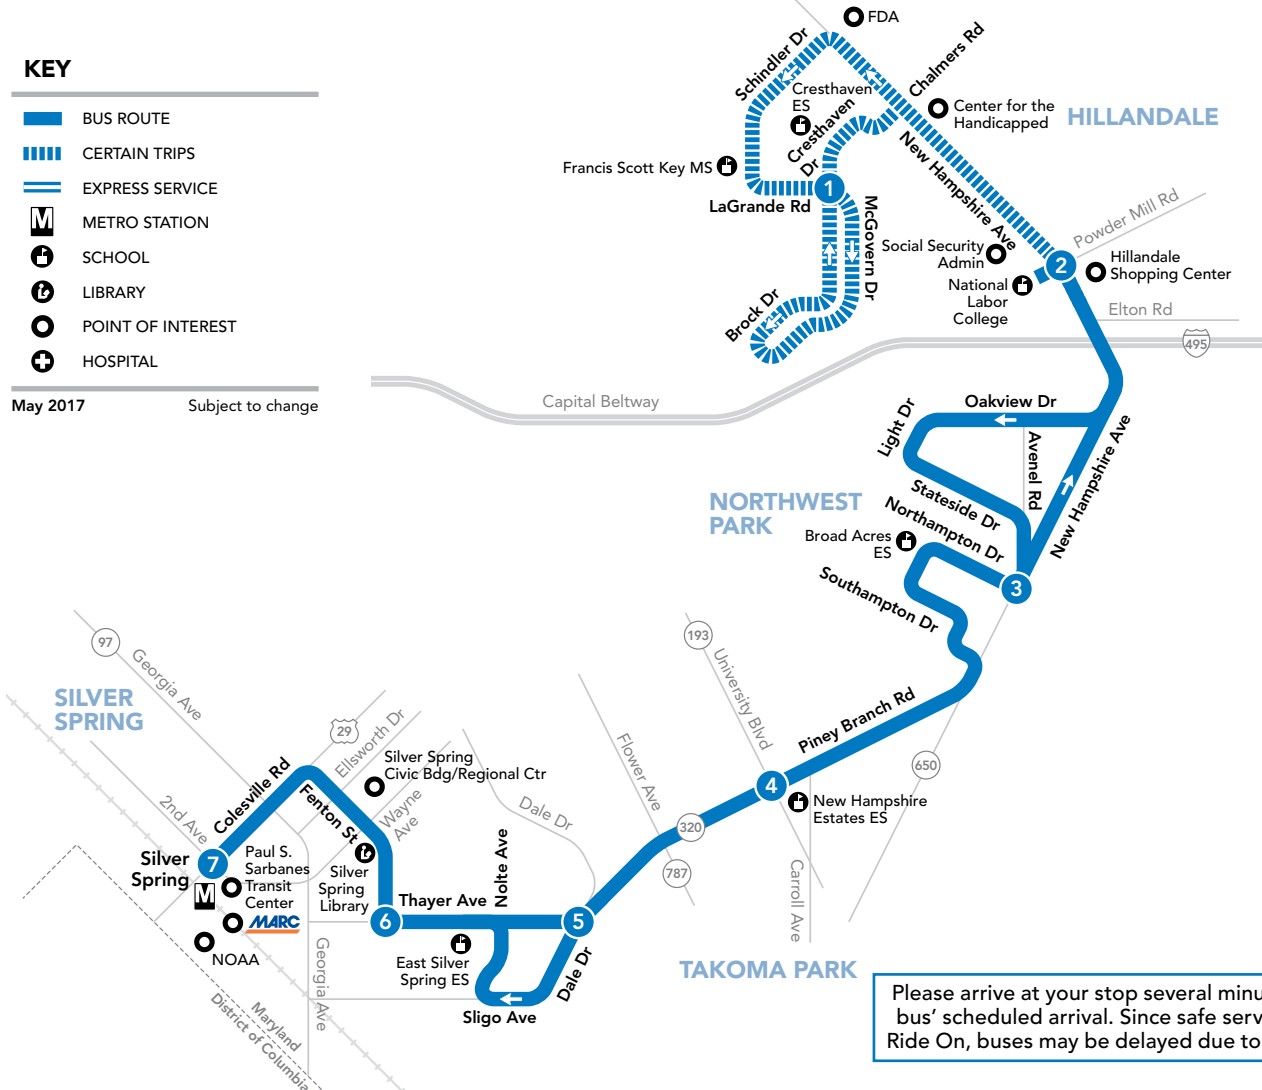

KEY

- BUS ROUTE
- CERTAIN TRIPS
- EXPRESS SERVICE
- METRO STATION
- SCHOOL
- LIBRARY
- POINT OF INTEREST
- HOSPITAL

May 2017

Subject to change

Please arrive at your stop several minutes ahead of your bus' scheduled arrival. Since safe service is a priority at Ride On, buses may be delayed due to traffic or weather.