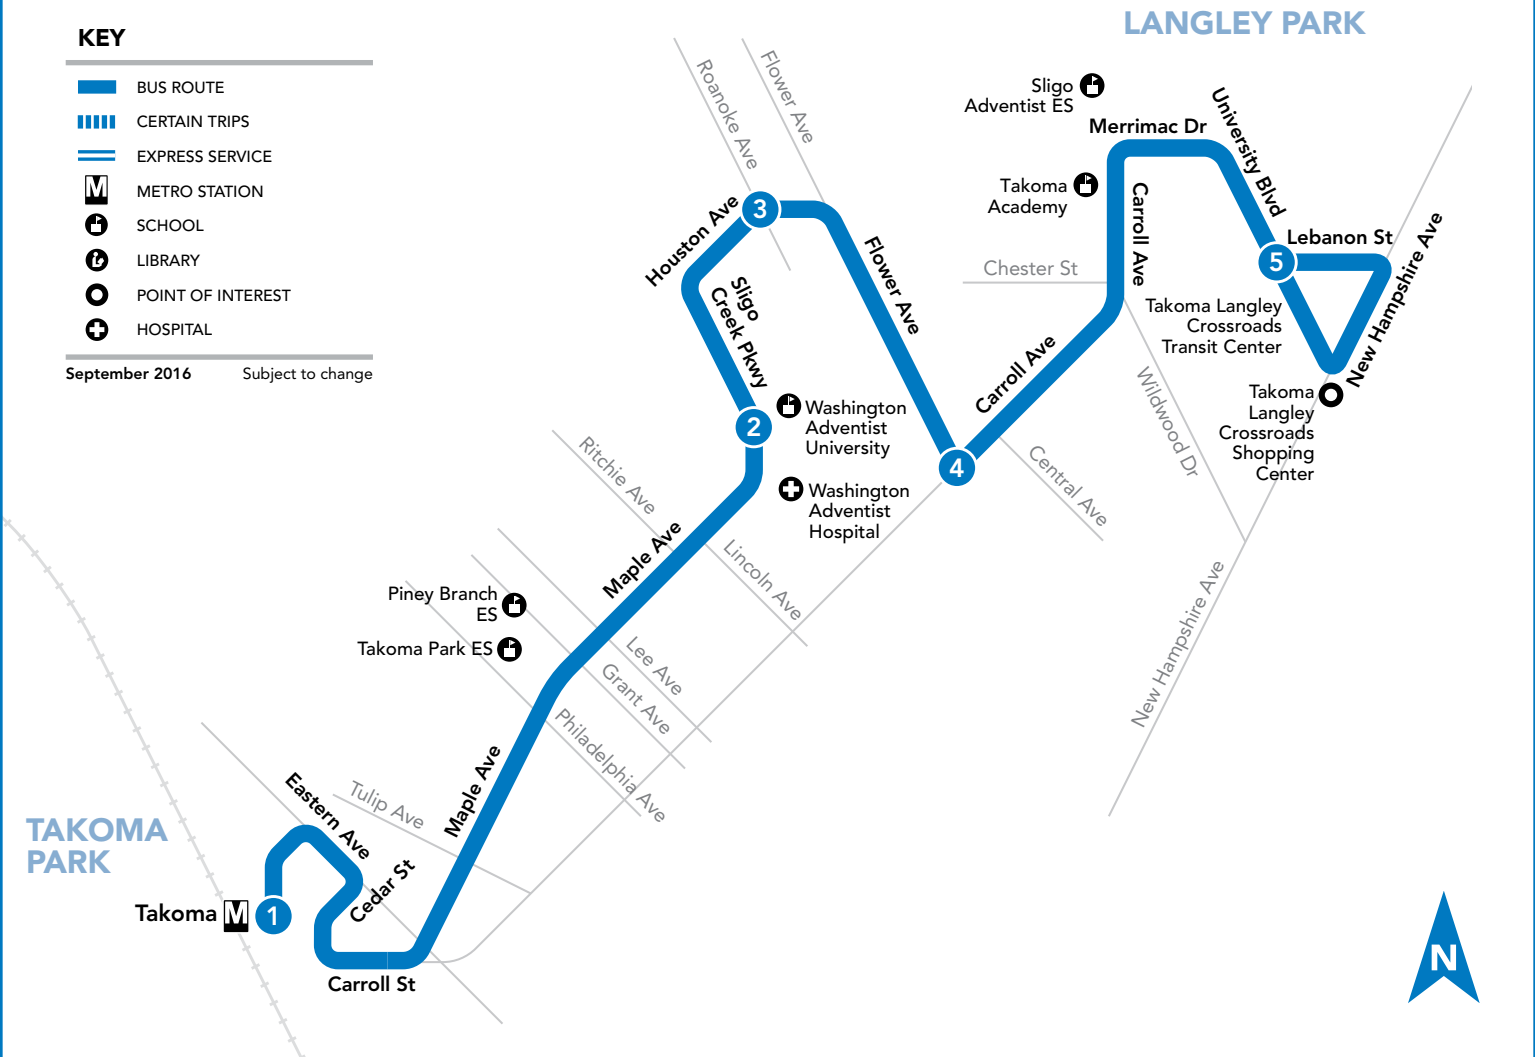

25

Takoma M – Maple Ave – Houston Ave – Takoma Langley Crossroads Transit Center

KEY

- BUS ROUTE
- CERTAIN TRIPS
- EXPRESS SERVICE
- METRO STATION
- SCHOOL
- LIBRARY
- POINT OF INTEREST
- HOSPITAL

September 2016 Subject to change

LANGLEY PARK

TAKOMA PARK