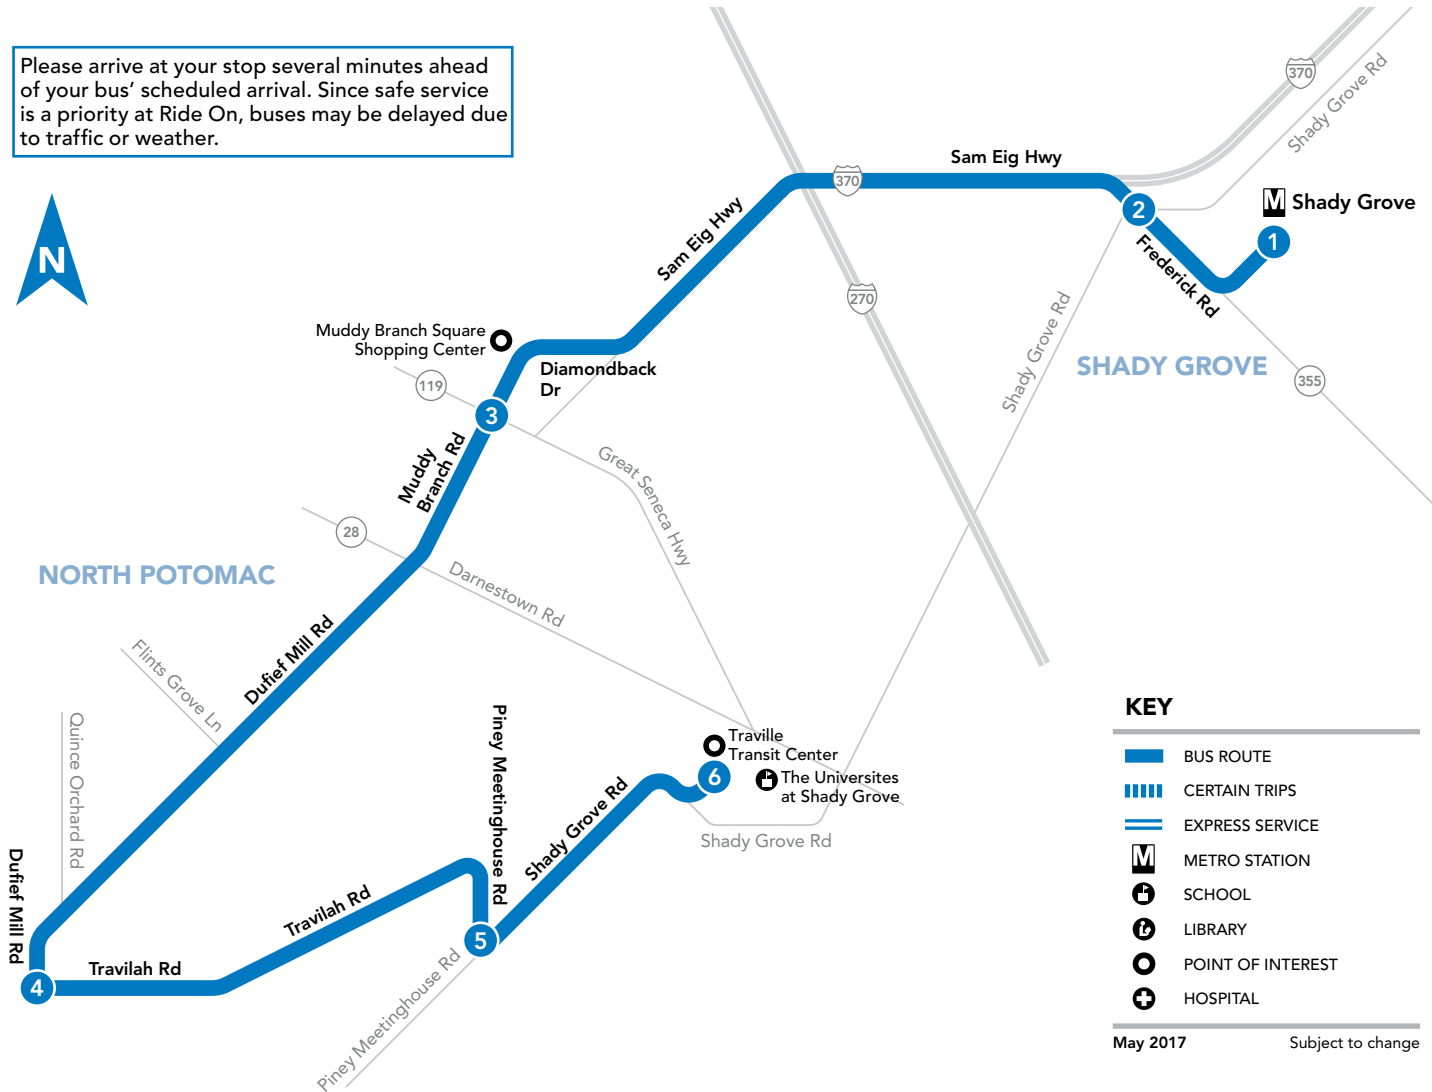

Please arrive at your stop several minutes ahead of your bus' scheduled arrival. Since safe service is a priority at Ride On, buses may be delayed due to traffic or weather.

KEY

- BUS ROUTE
- CERTAIN TRIPS
- EXPRESS SERVICE
- METRO STATION
- SCHOOL
- LIBRARY
- POINT OF INTEREST
- HOSPITAL