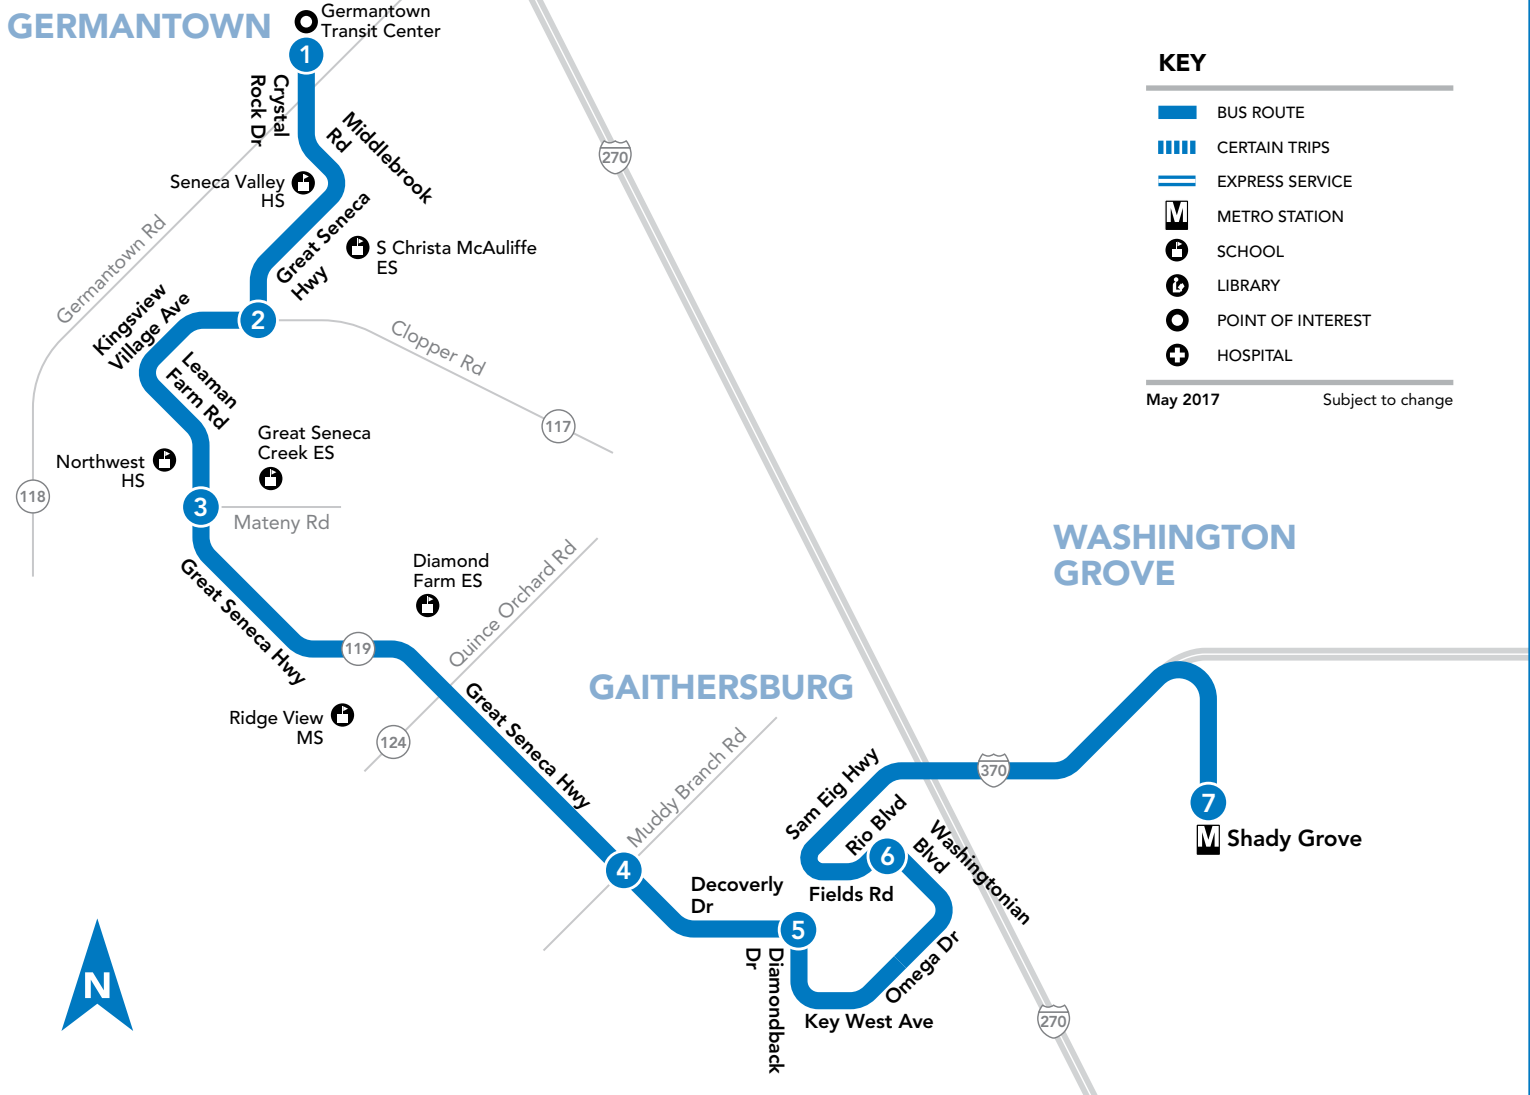

GERMANTOWN

KEY

- BUS ROUTE
- CERTAIN TRIPS
- EXPRESS SERVICE
- METRO STATION
- SCHOOL
- LIBRARY
- POINT OF INTEREST
- HOSPITAL

May 2017

Subject to change

WASHINGTON GROVE

GAITHERSBURG

M Shady Grove