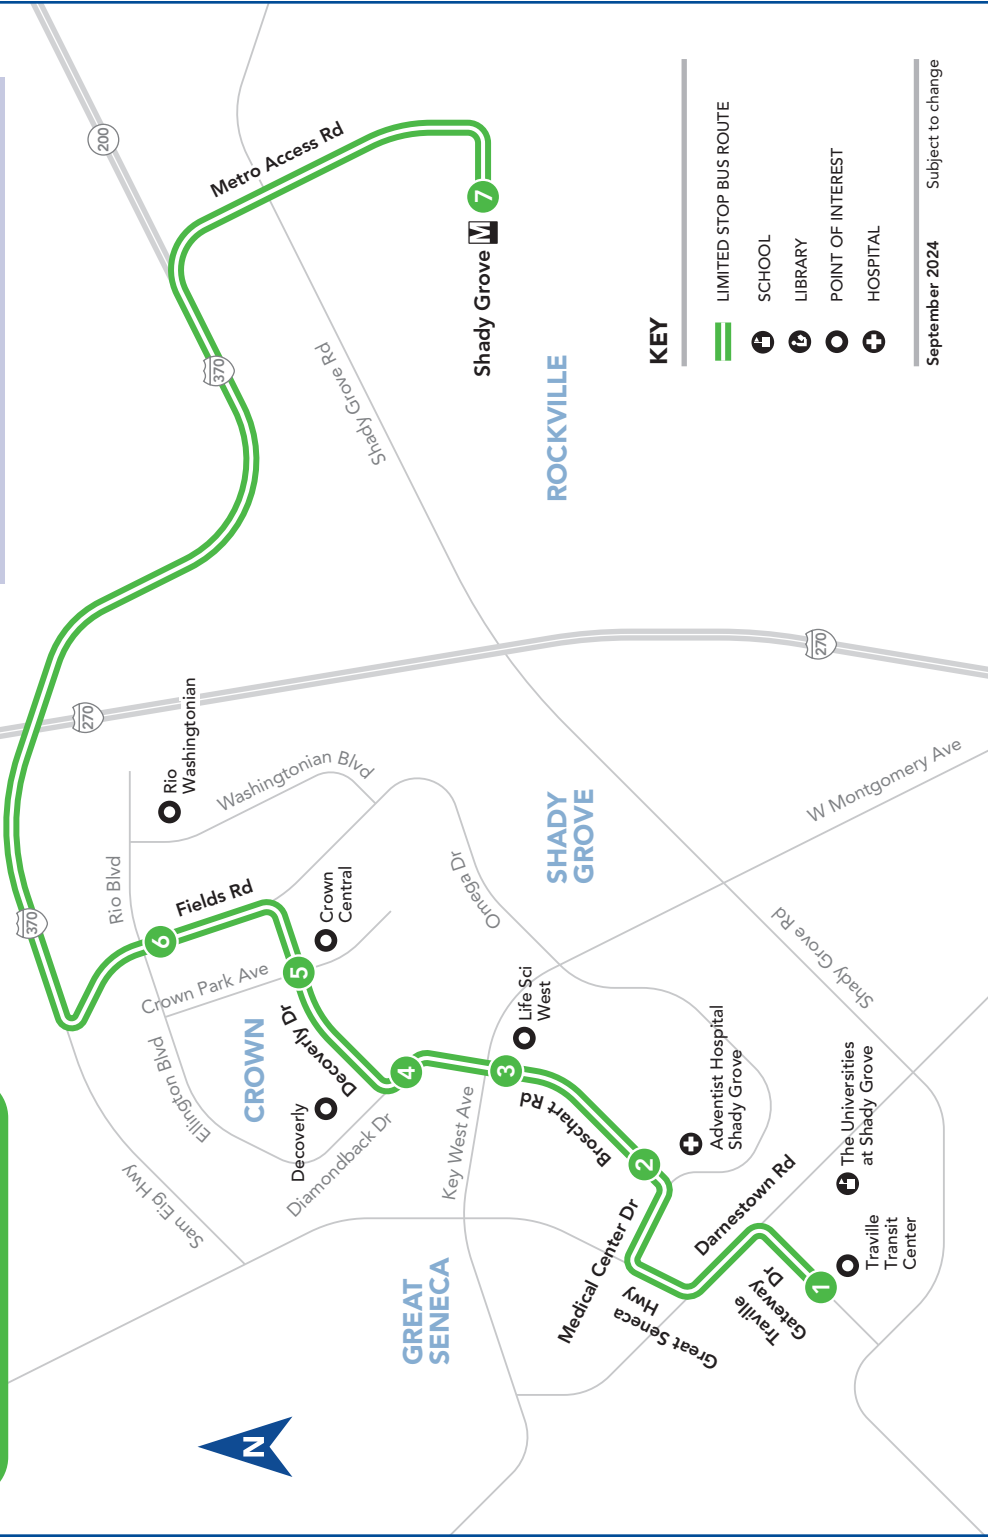

Lime Route

Ride On extraRa routes make limited stops for a faster ride. Buses stop only at the TIMEPOINTS, STOPS and METRO STATIONS shown on the map.

September 2024 Subject to change

extRa LIME To Shady Grove

SUNDAY
SEE TIMEPOINT LOCATION ON ROUTE MAP

1	2	3	4	5	6	7
6:15	6:20	6:21	6:22	6:24	6:26	6:32
6:45	6:50	6:51	6:52	6:54	6:56	7:02
7:15	7:20	7:21	7:22	7:24	7:26	7:32
7:45	7:50	7:51	7:52	7:54	7:56	8:02
8:15	8:21	8:22	8:23	8:25	8:27	8:34
8:45	8:51	8:52	8:53	8:55	8:57	9:04
9:15	9:21	9:22	9:23	9:25	9:27	9:34
9:45	9:51	9:52	9:53	9:55	9:57	10:04
10:15	10:21	10:22	10:23	10:25	10:27	10:34
10:45	10:51	10:52	10:53	10:55	10:57	11:04
11:15	11:21	11:22	11:23	11:25	11:27	11:34
11:45	11:51	11:52	11:53	11:55	11:57	12:04
12:15	12:21	12:22	12:23	12:25	12:27	12:34
12:45	12:51	12:52	12:53	12:55	12:57	1:04
1:15	1:21	1:22	1:23	1:25	1:27	1:34
1:45	1:51	1:52	1:53	1:55	1:57	2:04
2:15	2:21	2:22	2:23	2:25	2:27	2:34
2:45	2:51	2:52	2:53	2:55	2:57	3:04
3:15	3:21	3:22	3:23	3:25	3:27	3:34
3:45	3:51	3:52	3:53	3:55	3:57	4:04
4:15	4:21	4:22	4:23	4:25	4:27	4:34
4:45	4:51	4:52	4:53	4:55	4:57	5:04
5:15	5:21	5:22	5:23	5:25	5:27	5:34
5:45	5:51	5:52	5:53	5:55	5:57	6:03
6:15	6:20	6:21	6:22	6:24	6:26	6:33
6:45	6:50	6:51	6:52	6:54	6:56	7:03
7:15	7:20	7:21	7:22	7:24	7:26	7:33
7:50	7:55	7:56	7:57	7:59	8:01	8:08
8:25	8:30	8:31	8:32	8:34	8:36	8:43
9:00	9:05	9:06	9:07	9:09	9:11	9:18
9:35	9:40	9:41	9:42	9:44	9:46	9:53
10:10	10:15	10:16	10:17	10:19	10:21	10:28

NOTES:

extRa LIME To Traville Transit Center

SUNDAY
SEE TIMEPOINT LOCATION ON ROUTE MAP

1	2	3	4	5	6	7
6:15	6:23	6:25	6:26	6:28	6:29	6:32
6:45	6:53	6:55	6:56	6:58	6:59	7:02
7:15	7:23	7:25	7:26	7:28	7:29	7:32
7:45	7:53	7:55	7:56	7:58	7:59	8:02
8:15	8:24	8:27	8:28	8:30	8:31	8:35
8:45	8:54	8:57	8:58	9:00	9:01	9:05
9:15	9:24	9:27	9:28	9:30	9:31	9:35
9:45	9:54	9:57	9:58	10:00	10:01	10:05
10:15	10:24	10:27	10:28	10:30	10:31	10:35
10:45	10:54	10:57	10:58	11:00	11:01	11:05
11:15	11:24	11:27	11:28	11:30	11:31	11:35
11:45	11:54	11:57	11:58	12:00	12:01	12:05
12:15	12:24	12:27	12:28	12:30	12:31	12:35
12:45	12:54	12:57	12:58	1:00	1:01	1:05
1:15	1:24	1:27	1:28	1:30	1:31	1:35
1:45	1:54	1:57	1:58	2:00	2:01	2:05
2:15	2:24	2:27	2:28	2:30	2:31	2:35
2:45	2:54	2:57	2:58	3:00	3:01	3:05
3:15	3:24	3:27	3:28	3:30	3:31	3:35
3:45	3:54	3:57	3:58	4:00	4:01	4:05
4:15	4:24	4:27	4:28	4:30	4:31	4:35
4:45	4:54	4:57	4:58	5:00	5:01	5:05
5:15	5:24	5:27	5:28	5:30	5:31	5:35
5:45	5:54	5:56	5:57	5:59	6:00	6:04
6:15	6:24	6:26	6:27	6:29	6:30	6:34
6:45	6:54	6:56	6:57	6:59	7:00	7:04
7:15	7:24	7:26	7:27	7:29	7:30	7:34
7:50	7:59	8:01	8:02	8:04	8:05	8:09
8:25	8:34	8:36	8:37	8:39	8:40	8:44
9:00	9:09	9:11	9:12	9:14	9:15	9:19
9:35	9:44	9:46	9:47	9:49	9:50	9:54
10:10	10:19	10:21	10:22	10:24	10:25	10:29

NOTES:

Please arrive at your stop several minutes ahead of your bus' scheduled arrival. Since safe service is a priority at Ride On, buses may be delayed due to traffic or weather.