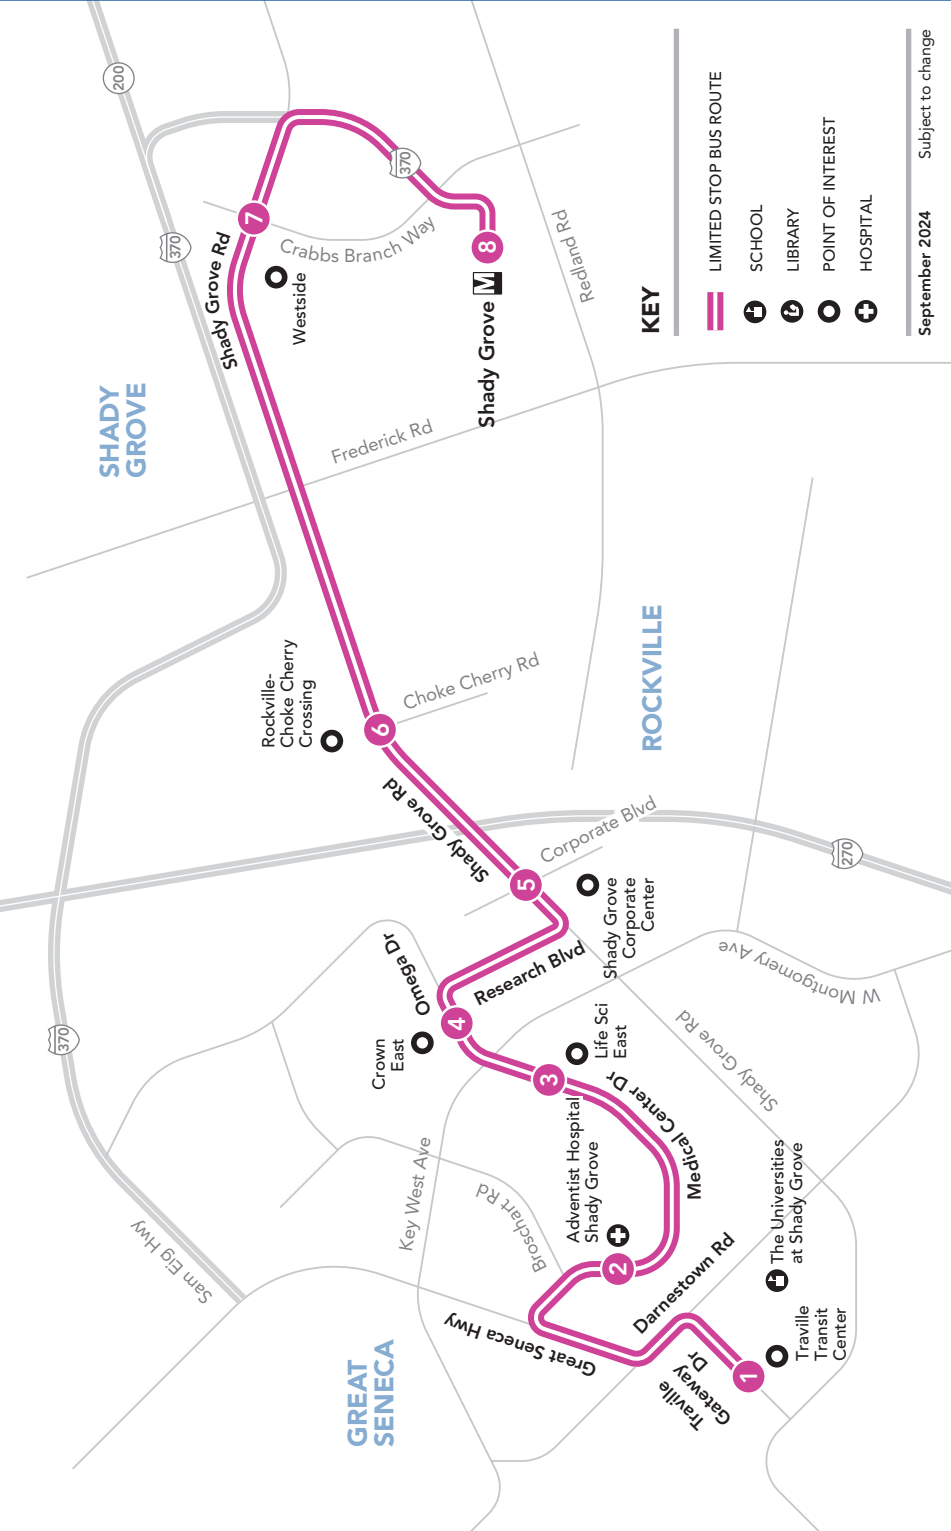

extRa PINK To Traville Transit Center

MONDAY THROUGH FRIDAY

SEE TIMEPOINT LOCATION ON ROUTE MAP

	8	7	6	5	4	3	2	1
Shady Grove (East) 	5:05	5:09	5:15	5:18	5:21	5:23	5:24	5:28
Westside @ Shady Grove	5:20	5:24	5:30	5:33	5:36	5:38	5:39	5:43
Shady Grove	5:35	5:39	5:45	5:48	5:51	5:53	5:54	5:58
Rockville-Choke Cherry Crossing	5:50	5:54	6:00	6:03	6:06	6:08	6:09	6:13
Shady Grove Corporate Center	6:05	6:10	6:17	6:20	6:23	6:25	6:26	6:31
Life Sci East	6:15	6:20	6:27	6:30	6:33	6:35	6:36	6:41
Crown East	6:25	6:30	6:37	6:40	6:43	6:45	6:46	6:51
Shady Grove	6:35	6:40	6:47	6:50	6:53	6:55	6:56	7:01
Shady Grove	6:45	6:50	6:57	7:00	7:03	7:05	7:06	7:11
Shady Grove	6:55	7:00	7:07	7:10	7:13	7:15	7:16	7:21
Shady Grove	7:05	7:10	7:17	7:20	7:23	7:25	7:26	7:31
Shady Grove	7:15	7:20	7:27	7:30	7:33	7:35		

Pink Route

Ride On extRa routes make limited stops for a faster ride. Buses stop only at the **TIMEPOINTS, STOPS** and **METRO STATIONS** shown on the map.

extRa PINK To Shady Grove

SUNDAY
SEE TIMEPOINT LOCATION ON ROUTE MAP